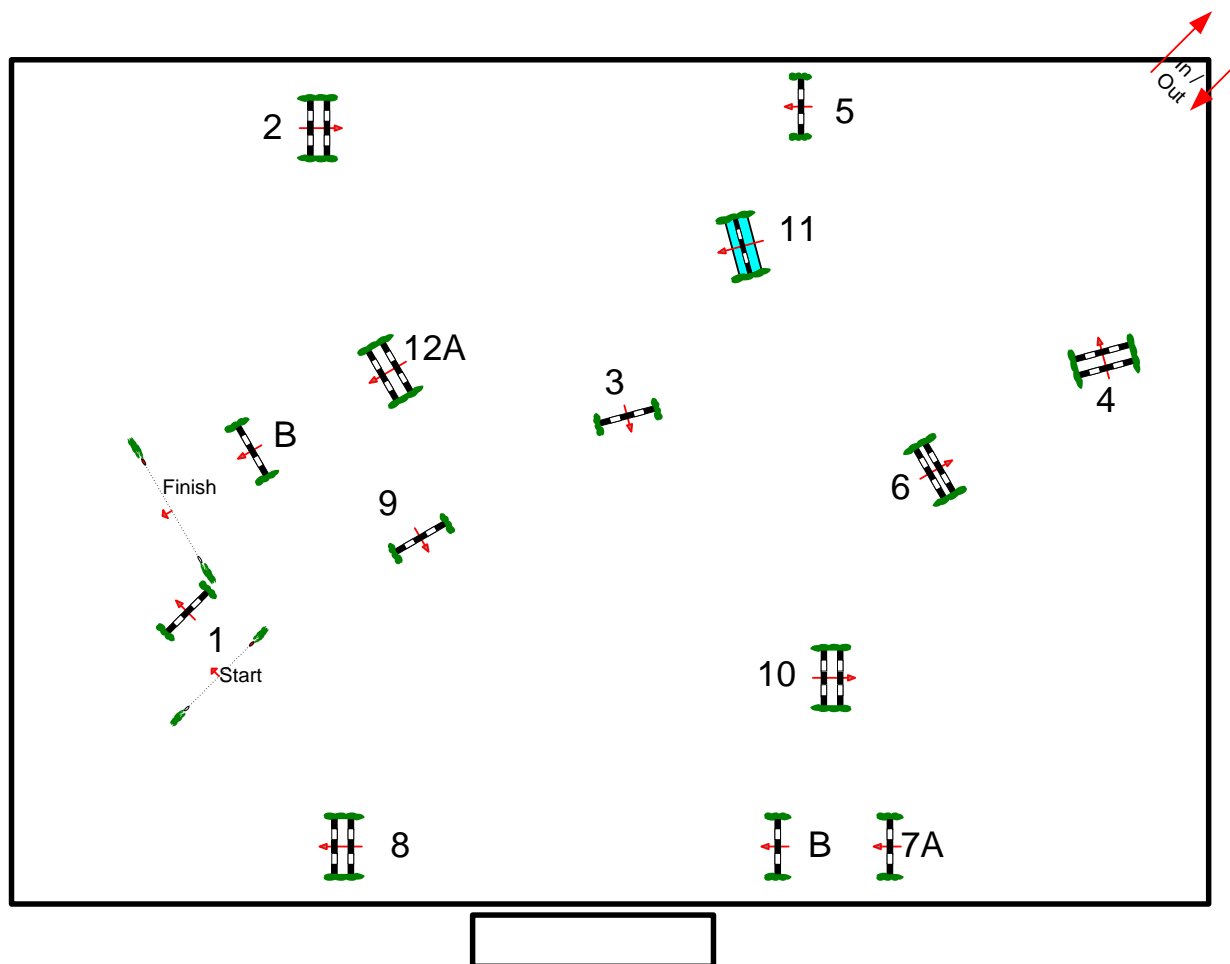

Efforts: 14

Penalty sec:

Closed combination:

:

:

Length: 0 m

Time allowed: 0 sec

Time limit: 0 sec

2nd Jump-off:

Length: 0 m

Time allowed: 0 sec

Time limit: 0 sec

CAMPO VASARI