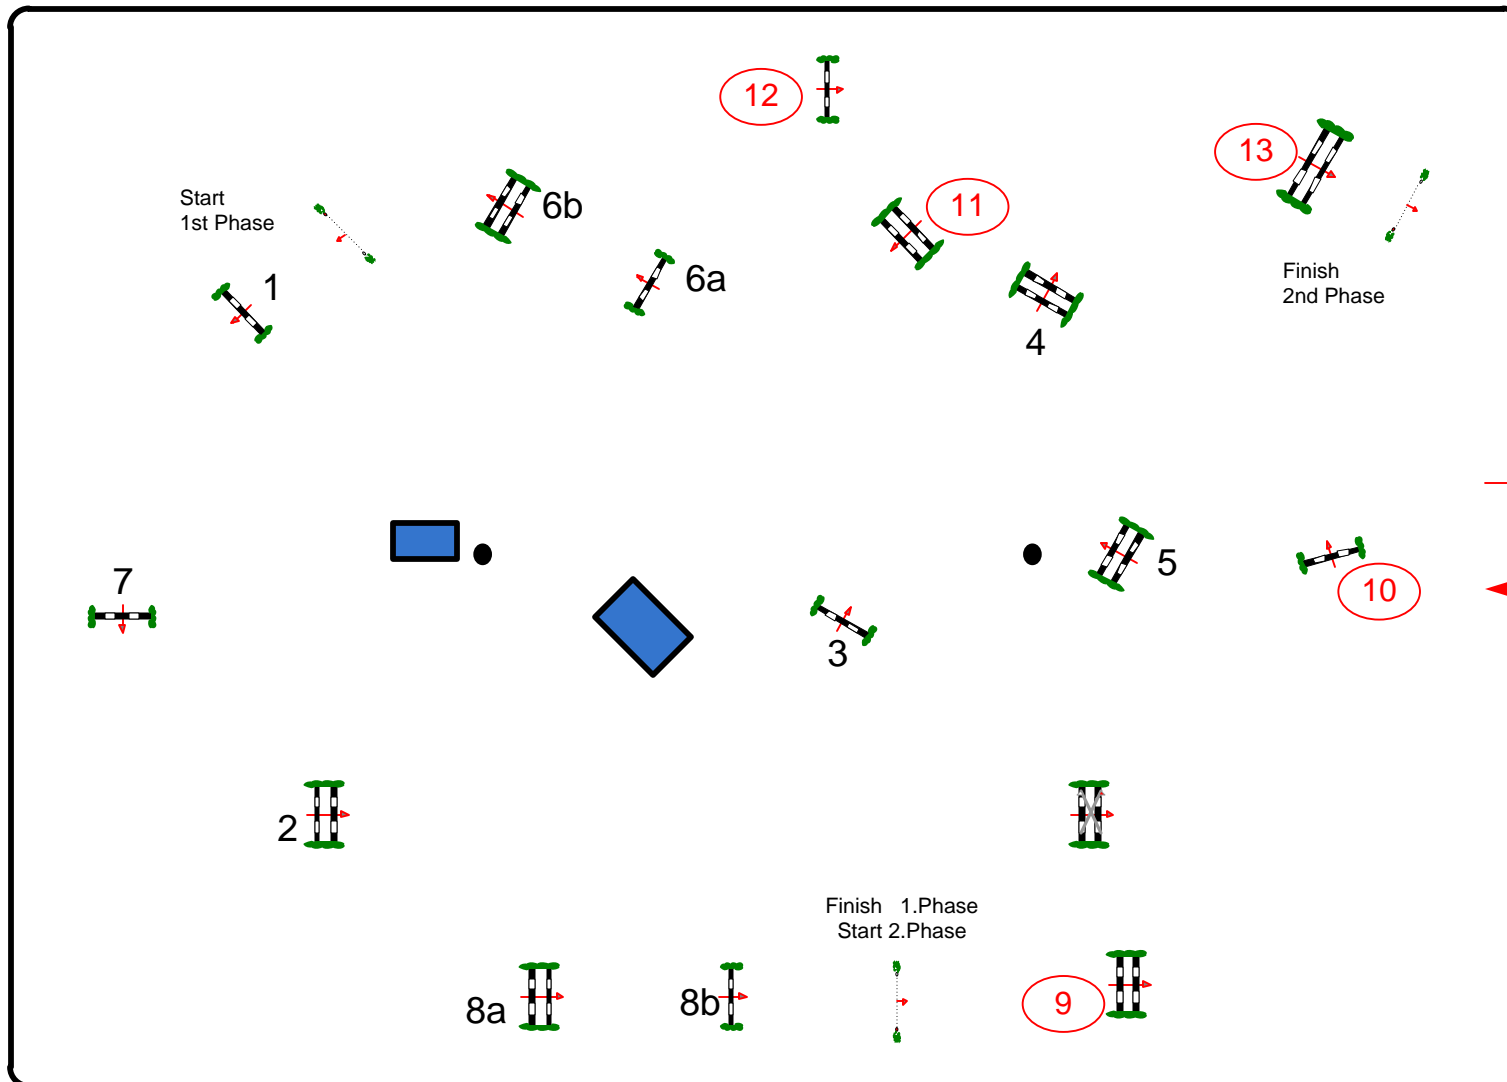

DANTE ARENA

Class No.: 52
6 Years Old
Competition in two Phases
23 March 2011
Start: 9:30

Table: A
 National RG:
 FEI RG / Art. 274.5.3
 Height: 1,20 m

Speed: 350 m/min
 Length: 420 m
 Time allowed: 72 sec
 Time limit: 144 sec

Obstacles: 8
 Efforts: 10
 Penalty sec
 Closed combination:

2nd Phase:
9,10,11,12,13
 Length: 230 m
 Time allowed: 40 sec
 Time limit: 80 sec

2nd Jump-off:
 Length: 0 m
 Time allowed: 0 sec
 Time limit: 0 sec