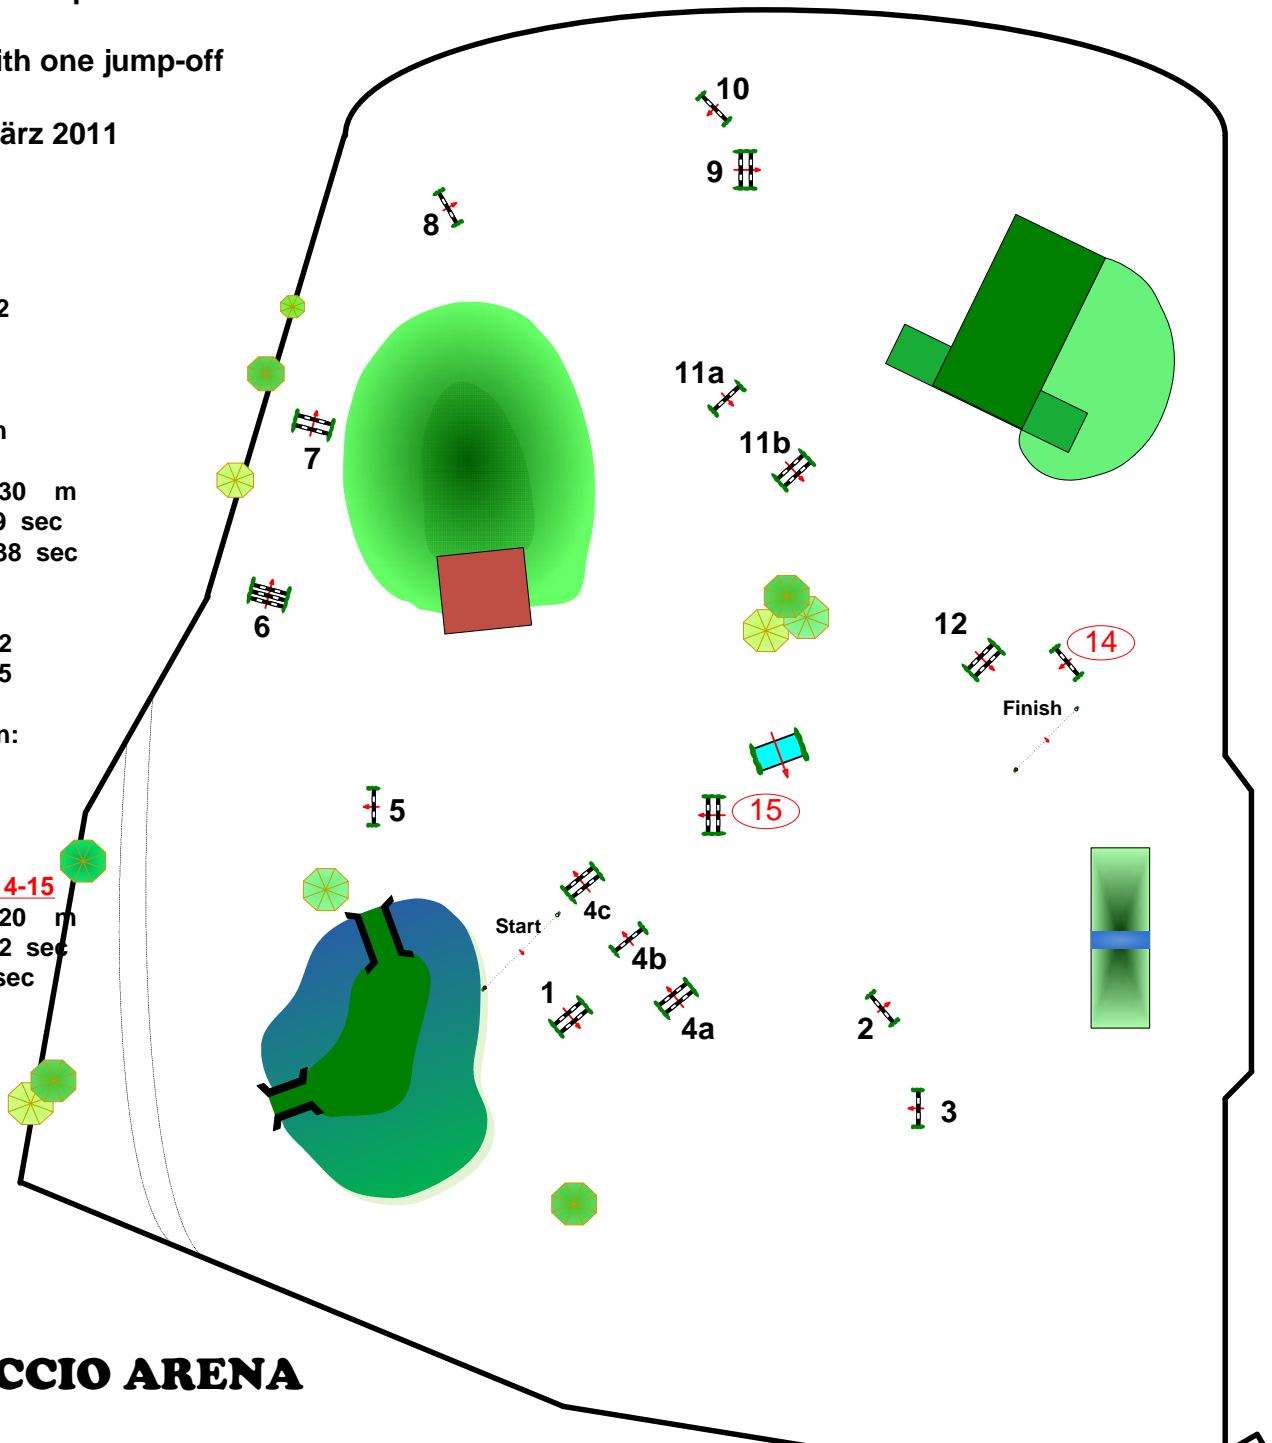

### AREZZO EQUESTRIAN CENTRE

Class No.: 88

Silver Tour / Eye Cup

Competition with one jump-off

Sonntag, 27. März 2011

Start: 16:30

Table: A  
National RG:  
FEI RG / Art. 238.2.2  
Height: 1,45 m

Speed: 375 m/min

Length: 430 m  
Time allowed: 69 sec  
Time limit: 138 sec

Obstacles: 12  
Efforts: 15  
Penalty sec  
Closed combination:

1st Jump-off:  
**8-9-10-11a-11b-12-14-15**  
Length: 320 m  
Time allowed: 52 sec  
Time limit 104 sec