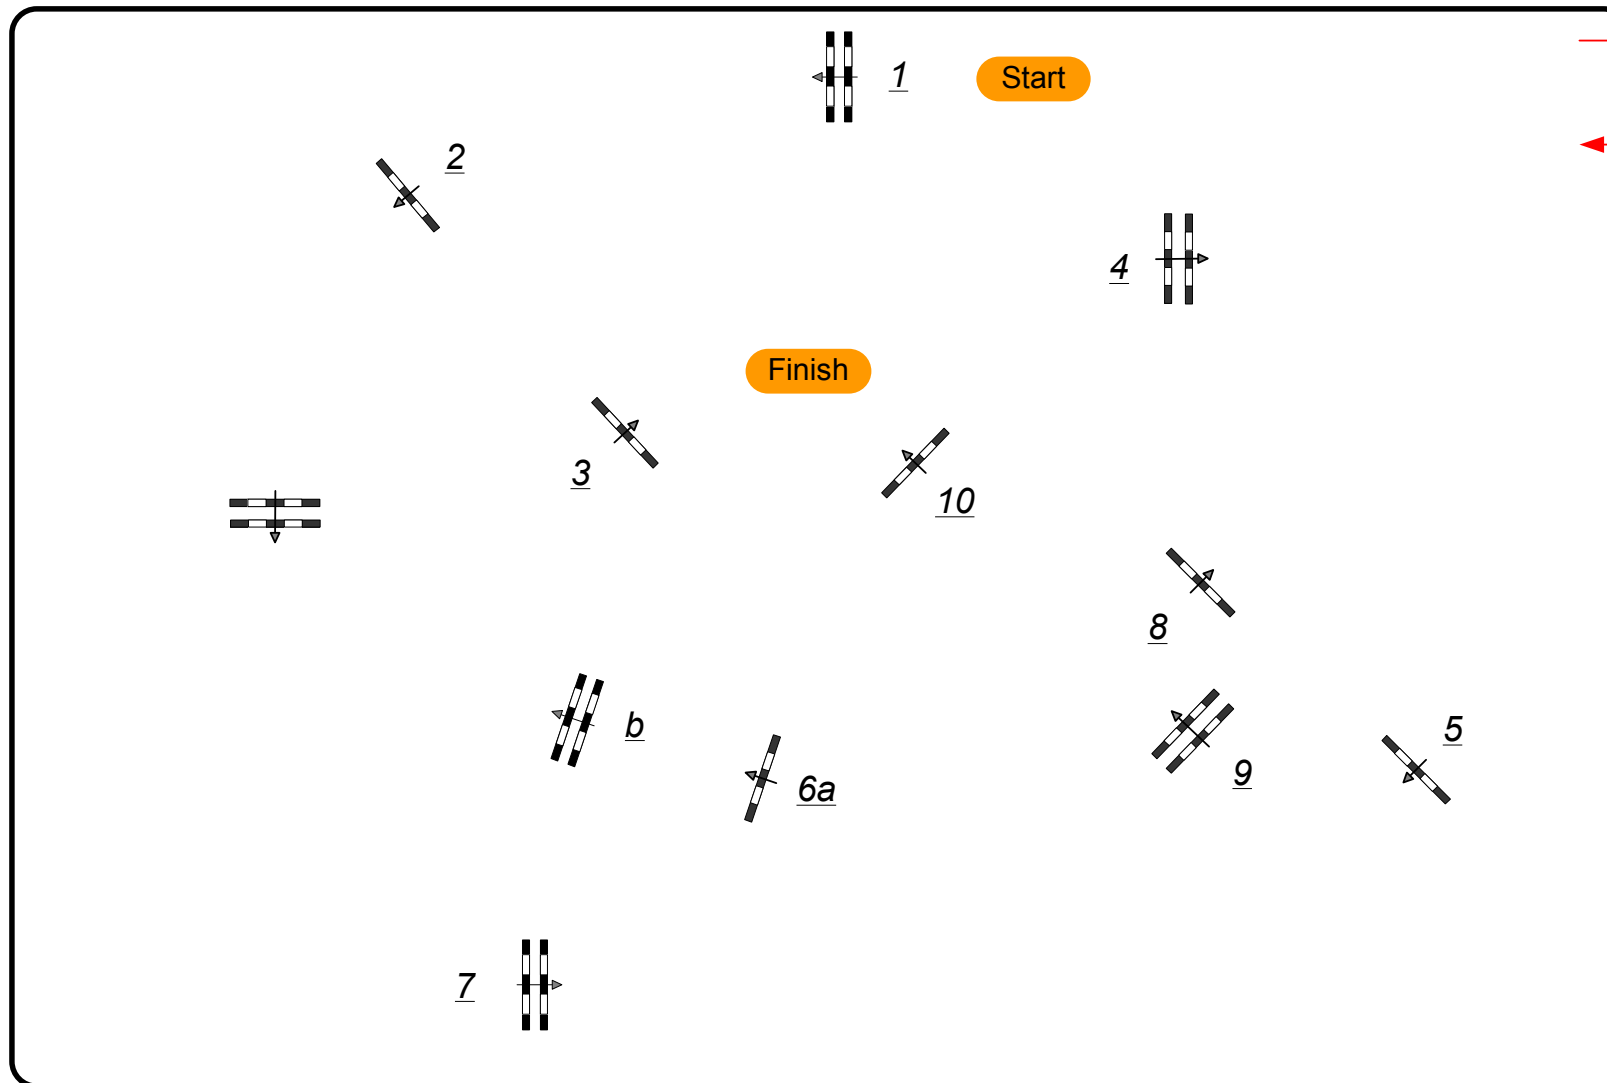

## AREZZO EQUESTRIAN CENTRE

Class No.: 94

Pony Tour

Competition against the clock

Sonntag, 28. März 2010

In / Out  
Table: A  
National RG:  
FEI RG / Art. 274.5.3  
Height: 1,15 m

Speed: 350 m/min

Length: 400 m