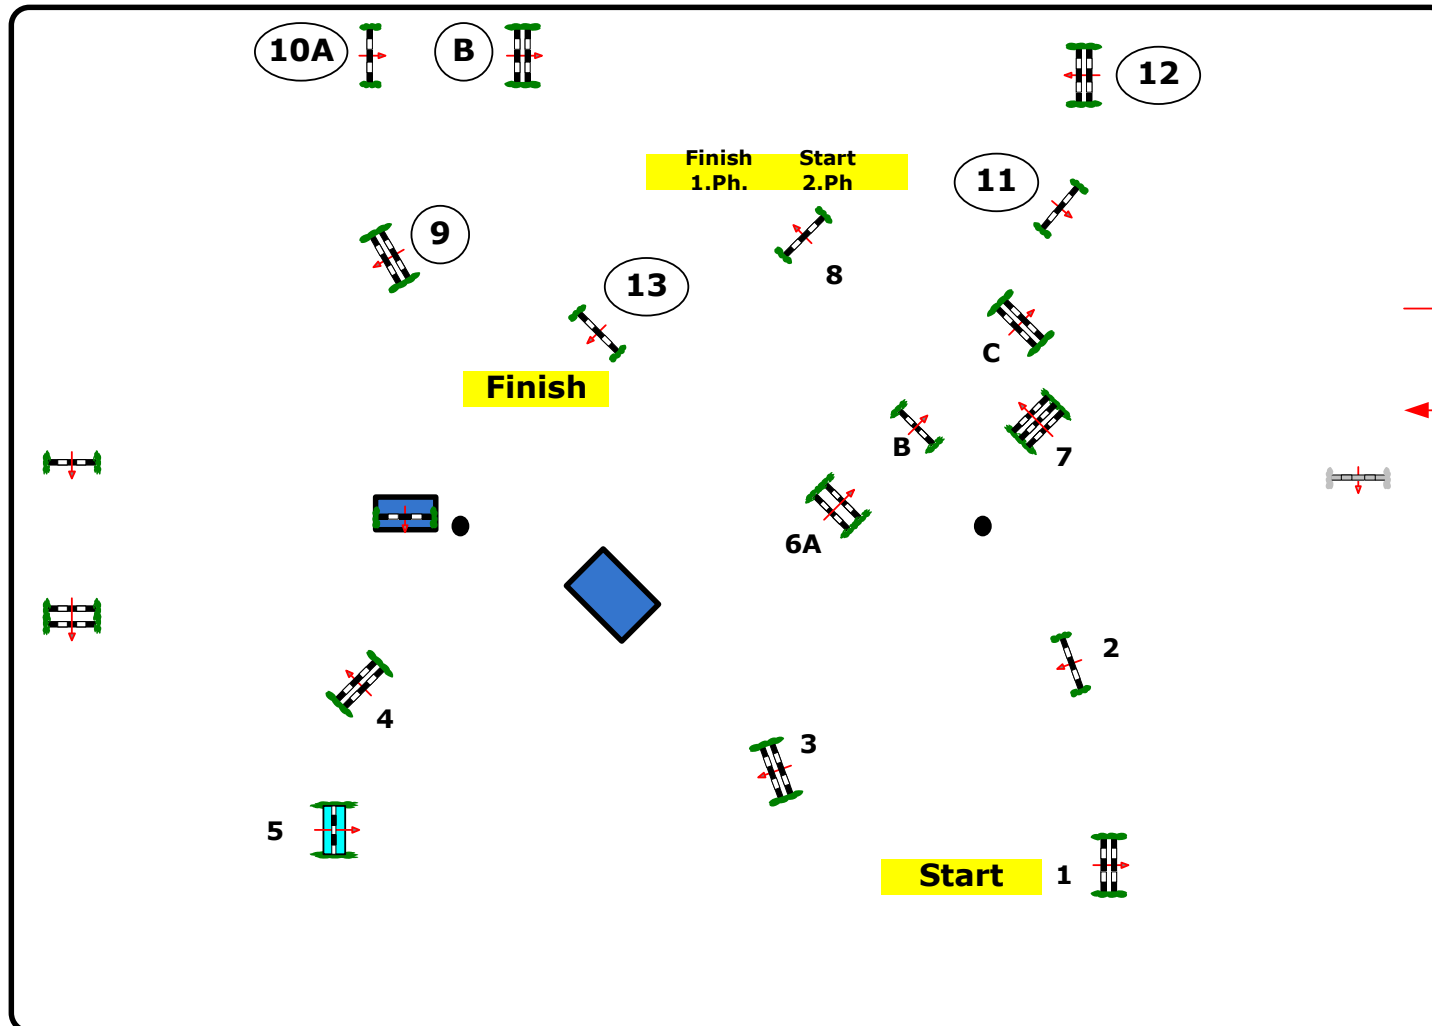

Toscana Tour 2011

DANTE ARENA

Class Nr.:122

Silver Tour 120

2 Phases

Friday,01.04.2011

Start: 16:30 Uhr

Table:
National RG:
FEI RG / Art.238.2.1
Height: 1.35 m

Speed: 350 m/min

Length: 320 m
Time allowed: 55 sec
Time limit: 110 sec

Obstacles: 8
Efforts: 10
Penalty sec
Closed combination:

2. Phase:9-14

Length: 260 m
Time allowed: 45 sec
Time limit: 90 sec

2nd Jump-off:

Length: 0 m
Time allowed: 0 sec
Time limit: 0 sec

CD: Marco Cortinovis ITA
Volker Schmidt GER

110 x 80

JURY