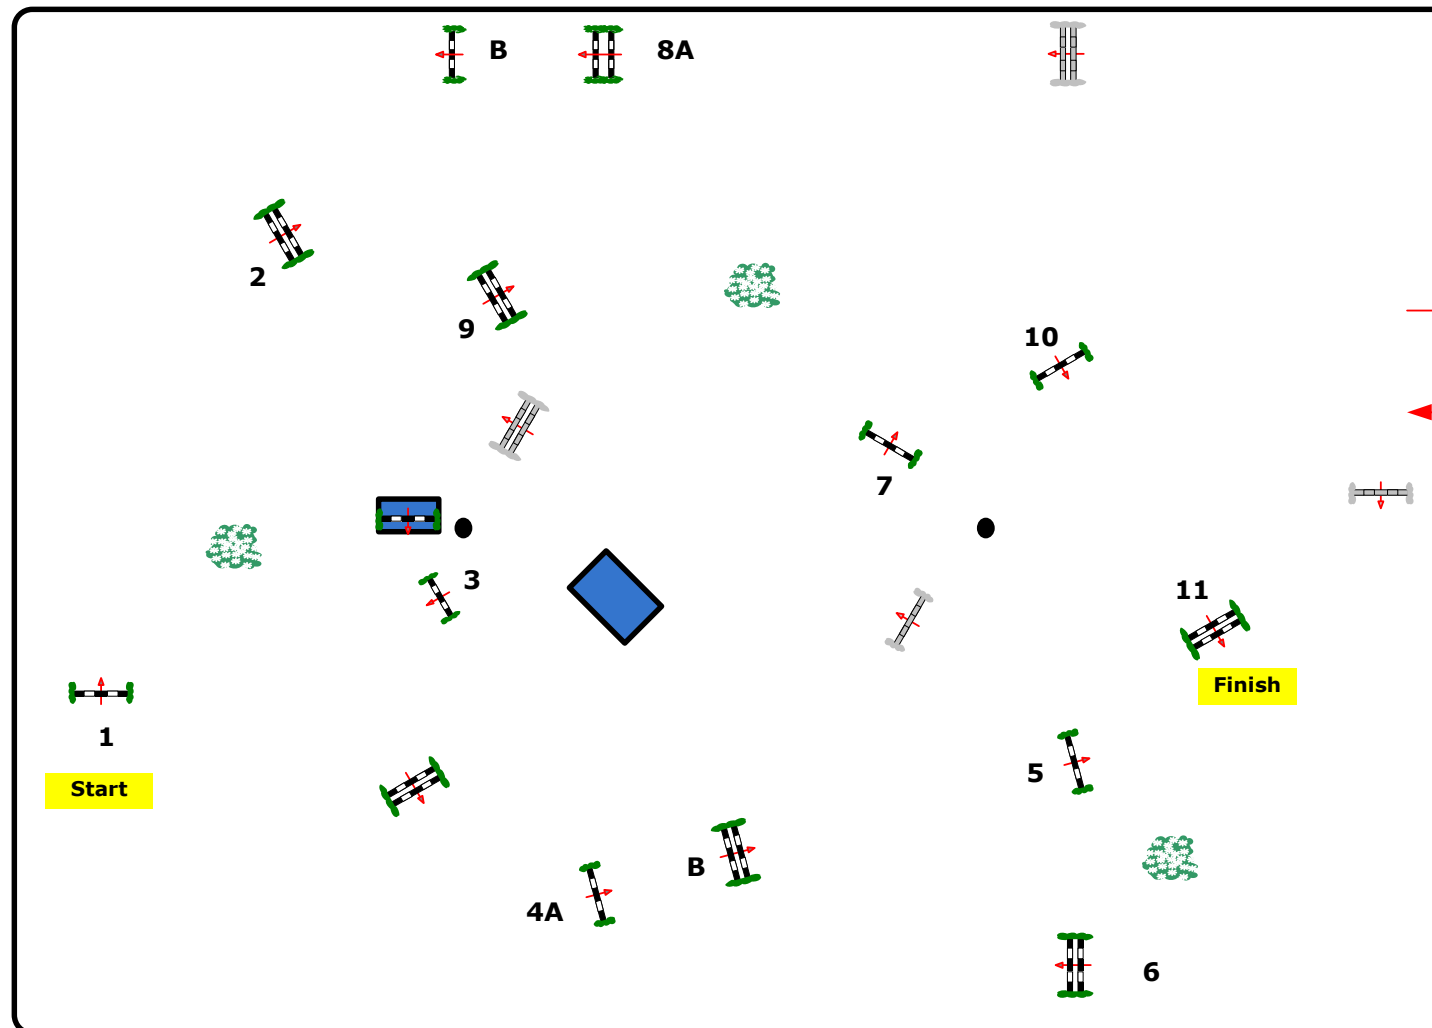

Toscana Tour 2011

DANTE ARENA

Class Nr.:135

Silver Tour 135

against the clock

Saturday,02.04.2011

Start: 16:45 Uhr

Table: A
National RG:
FEI RG / Art.238.2.1
Height: 1.35 m

Speed: 350 m/min

Length: 450 m
Time allowed: 78 sec
Time limit: 156 sec

Obstacles: 11
Efforts: 13
Penalty sec
Closed combination:

2. Phase:

Length: 0 m
Time allowed: 42 sec
Time limit: 84 sec

2nd Jump-off:

Length: 0 m
Time allowed: 0 sec
Time limit: 0 sec

CD: Marco Cortinovis ITA
Volker Schmidt GER

110 x 80

JURY