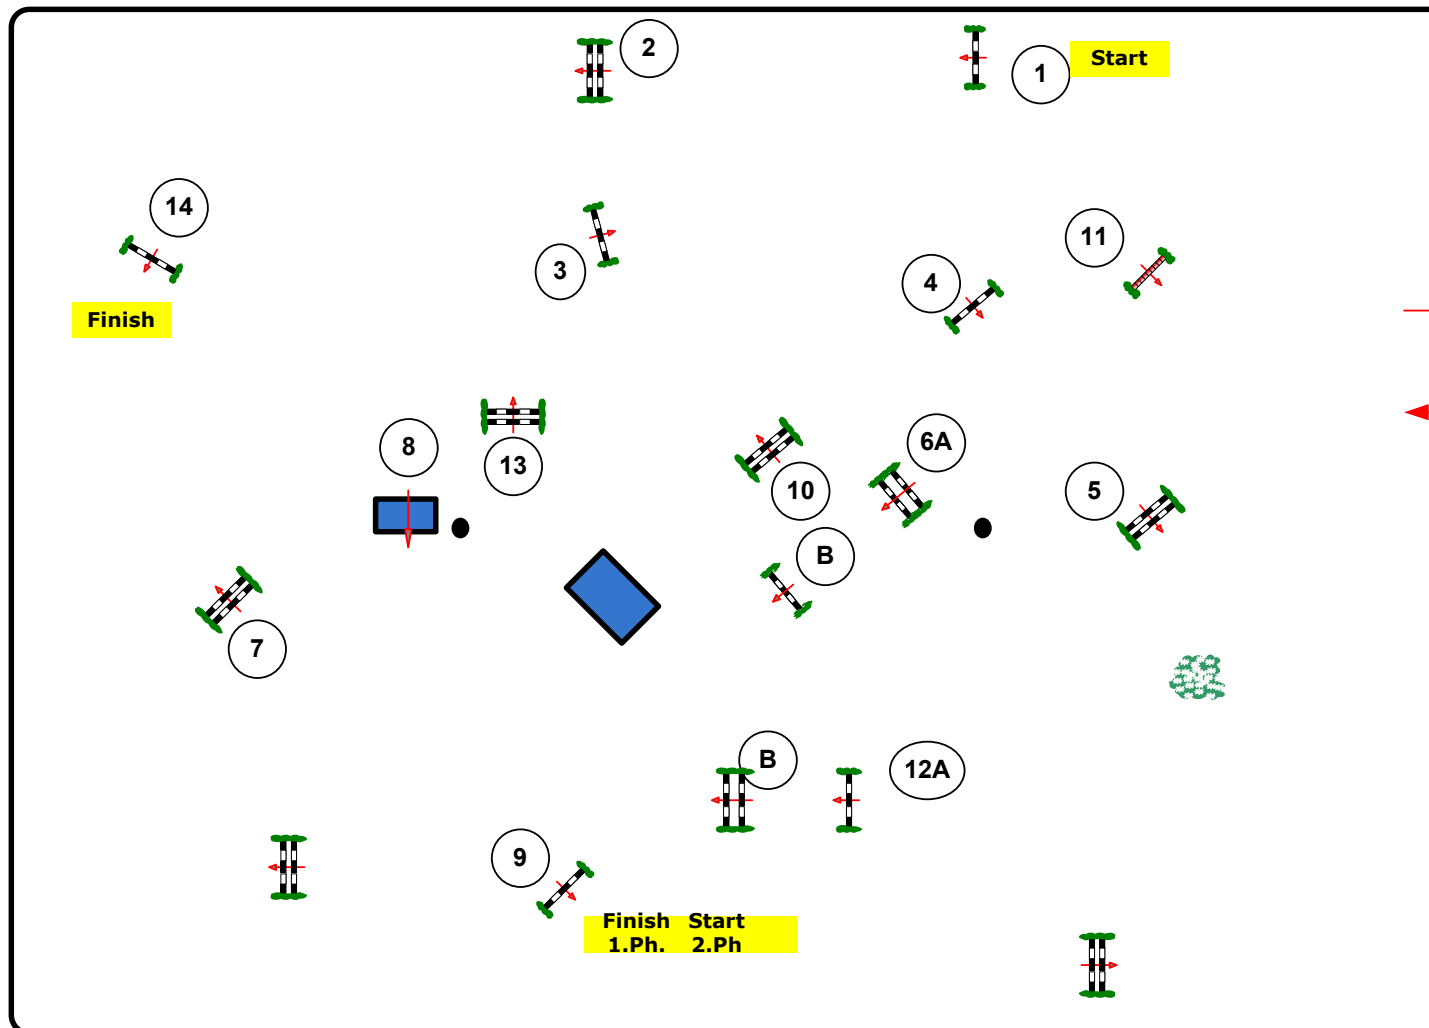

Toscana Tour 2011

DANTE ARENA

Class Nr.:138

Gold Tour 135

2 Phases

Sunday,03.04.2011

Start: 18:15 Uhr

Table: A
National RG:
FEI RG / Art.274.5.3
Height: 1.25 m

Speed: 350 m/min

Length: 360 m

Time allowed: 62 sec

Time limit: 124 sec

Obstacles: 9
Efforts: 10

Penalty sec
Closed combination:

2.Phase: 10-14

Length: 280 m

Time allowed: 48 sec

Time limit: 96 sec

2nd Jump-off:

Length: 0 m

Time allowed: 0 sec

Time limit: 0 sec

CD: Marco Cortinovis ITA
Volker Schmidt GER

110 x 80