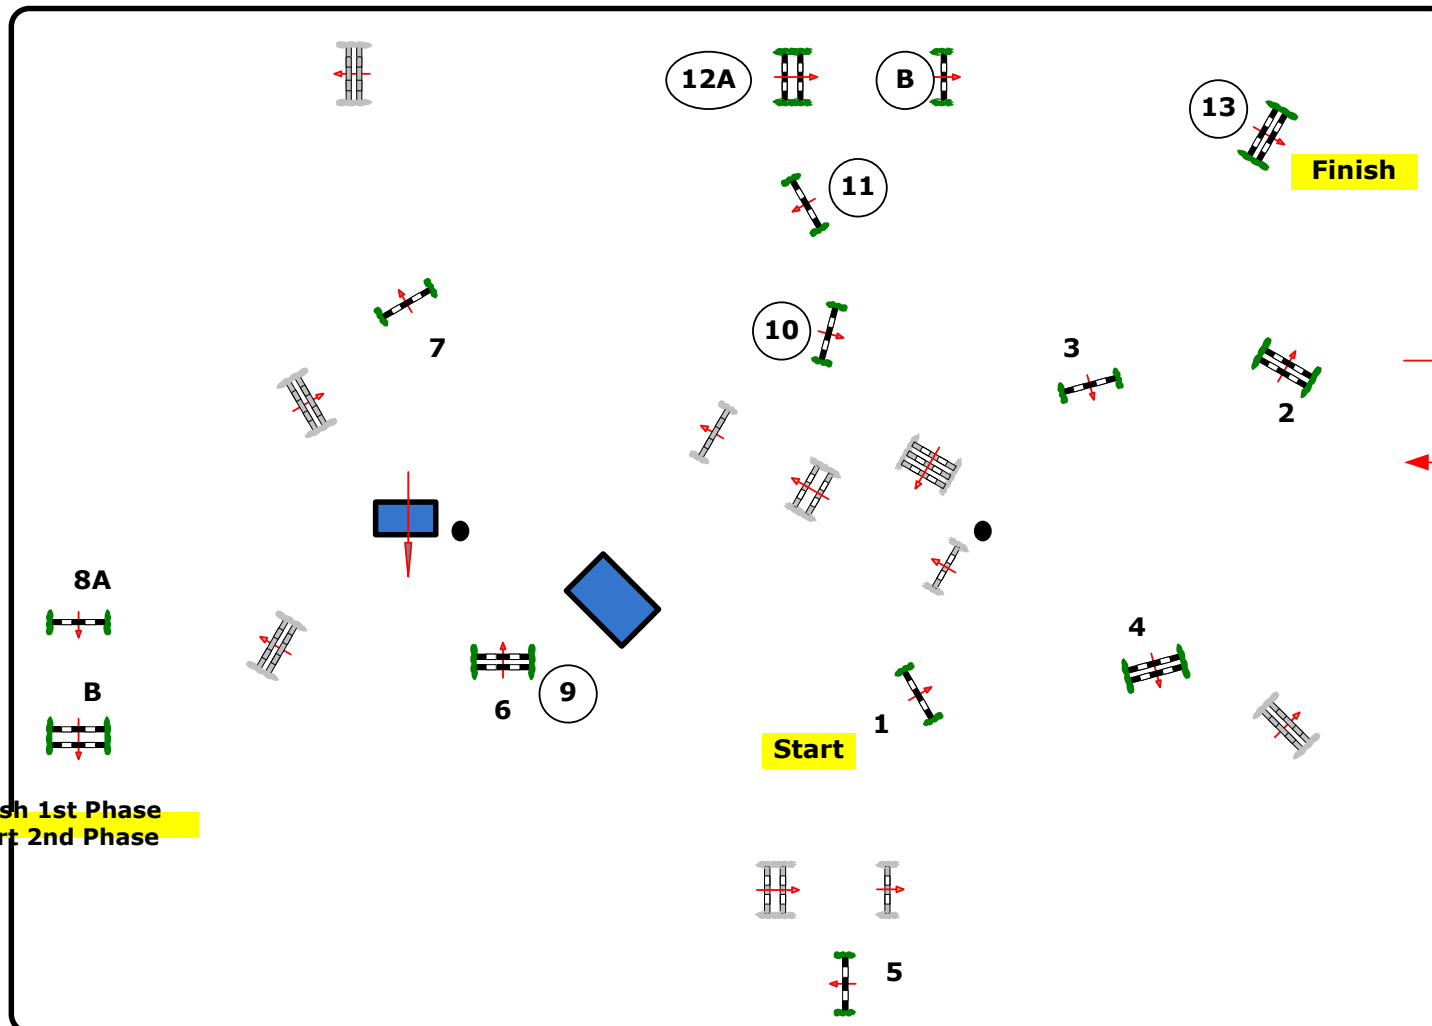

Toscana Tour 2011

DANTE ARENA

Class Nr.: 148

6 years

2 Phases

Wednesday,06.April 2010

Start: 11:30 Uhr

Table: A
National RG:
FEI RG / Art.274.5.3
Height: 1.20 m

Speed: 350 m/min

Length: 310 m
Time allowed: 54 sec
Time limit: 108 sec

Obstacles: 8
Efforts: 9
Penalty sec
Closed combination:

2.Phase: 9-13

Length: 260 m
Time allowed: 45 sec
Time limit: 90 sec

2nd Jump-off:

Length: 0 m
Time allowed: 0 sec
Time limit: 0 sec

Volker Schmidt
GER
Cristina Larangeiro
POR

110 x 80

JURY