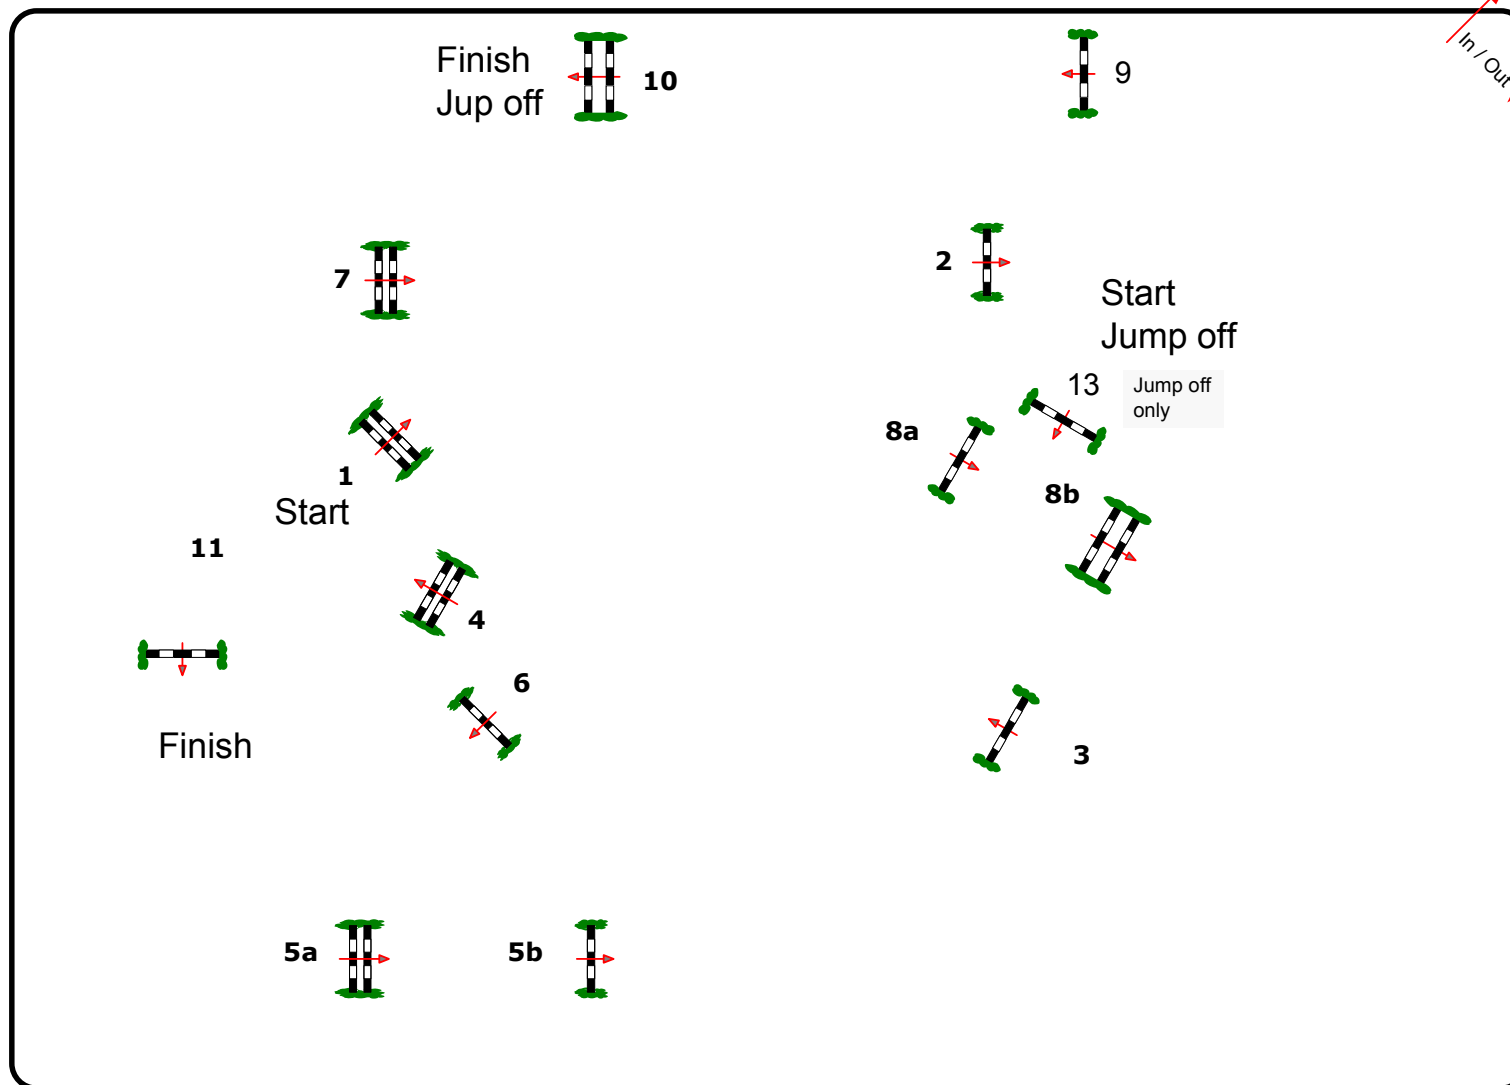

ARENA VASARI

JO: 13-4-5A-5B-6-7-8A-10

Class Nr.: 150

5 years

1 Jump Off

Thursdsday, 07.04.2011

Start: 9:30 Uhr

Table: A
National RG:
FEI RG / Art.238.1.2
Height: 1.15 m

Speed: 325 m/min

Length: 510 m
Time allowed: 95 sec
Time limit: 190 sec

Obstacles: 11
Efforts: 12
Penalty sec
Closed combination:

1. Jump off

Length: 320 m
Time allowed: 60 sec
Time limit: 120 sec

2nd Jump-off:

Length: 0 m
Time allowed: 0 sec
Time limit: 0 sec

CD:

Volker Schmidt GER
Cristina Larangeiro POR