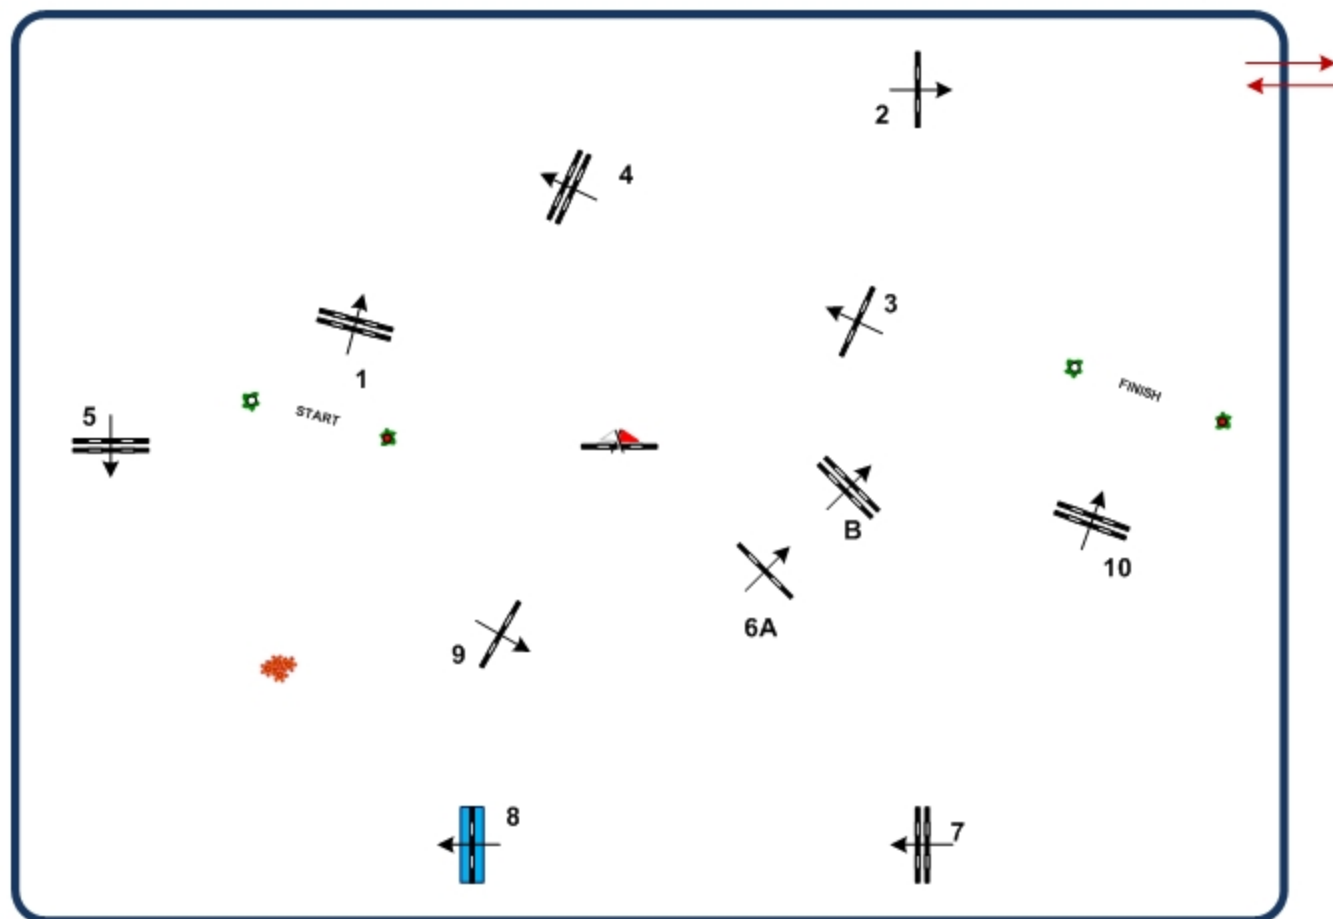

ARENA VASSARI

Table: A

FEI RG / Art. 238.2.1

Height: 1,10 m

Speed: 350 m/min

Length: 450 m

Time allowed: 78 s

Time limit: 156 s