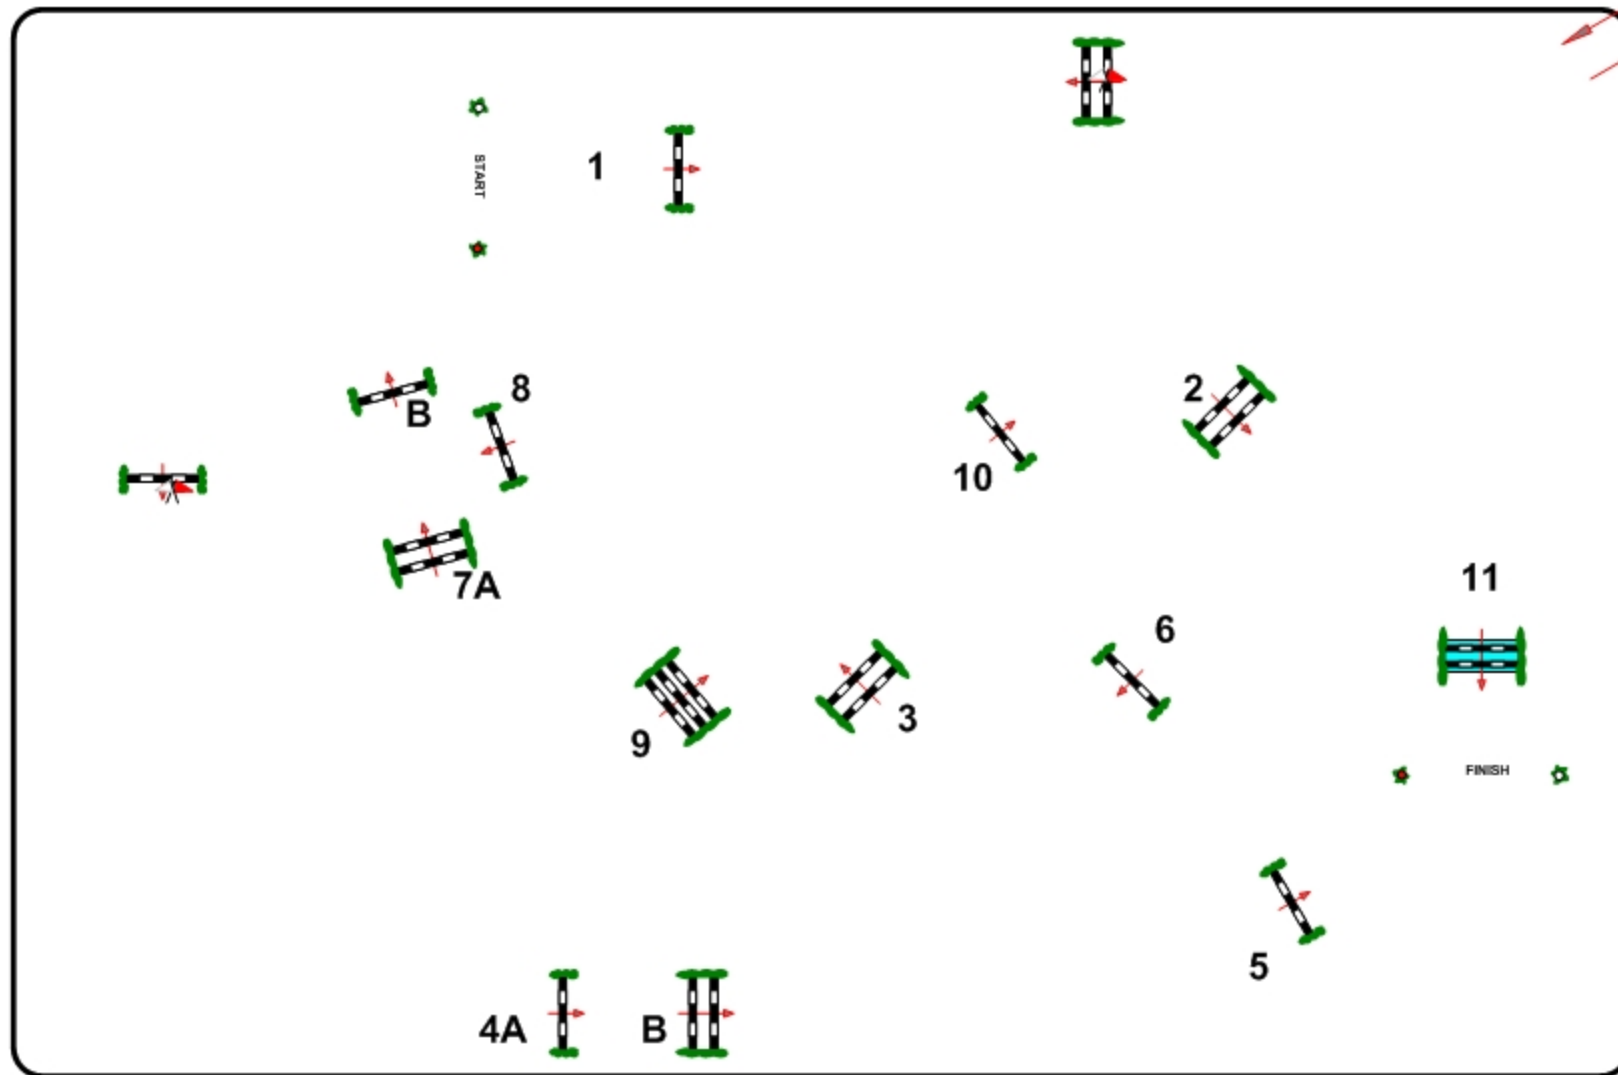

Class No.: 170

Bronze/Silver/Gold Tour (1,30 m) - Competition Against the clock

Saturday, 9th of April de 2011 | Start: 14h 15

ARENA VASARI

Table: A

FEI RG / Art. 238.2.1

Height: 1,30 m

Speed: 350 m/min

Length: 510 m

Time allowed: 88 s

Time limit: 176 s

Obstacles: 1-11

Efforts: 13

CRISTINA LARANGEIRO (POR)  
course designer

Anne-Kathrin Günther (GER)