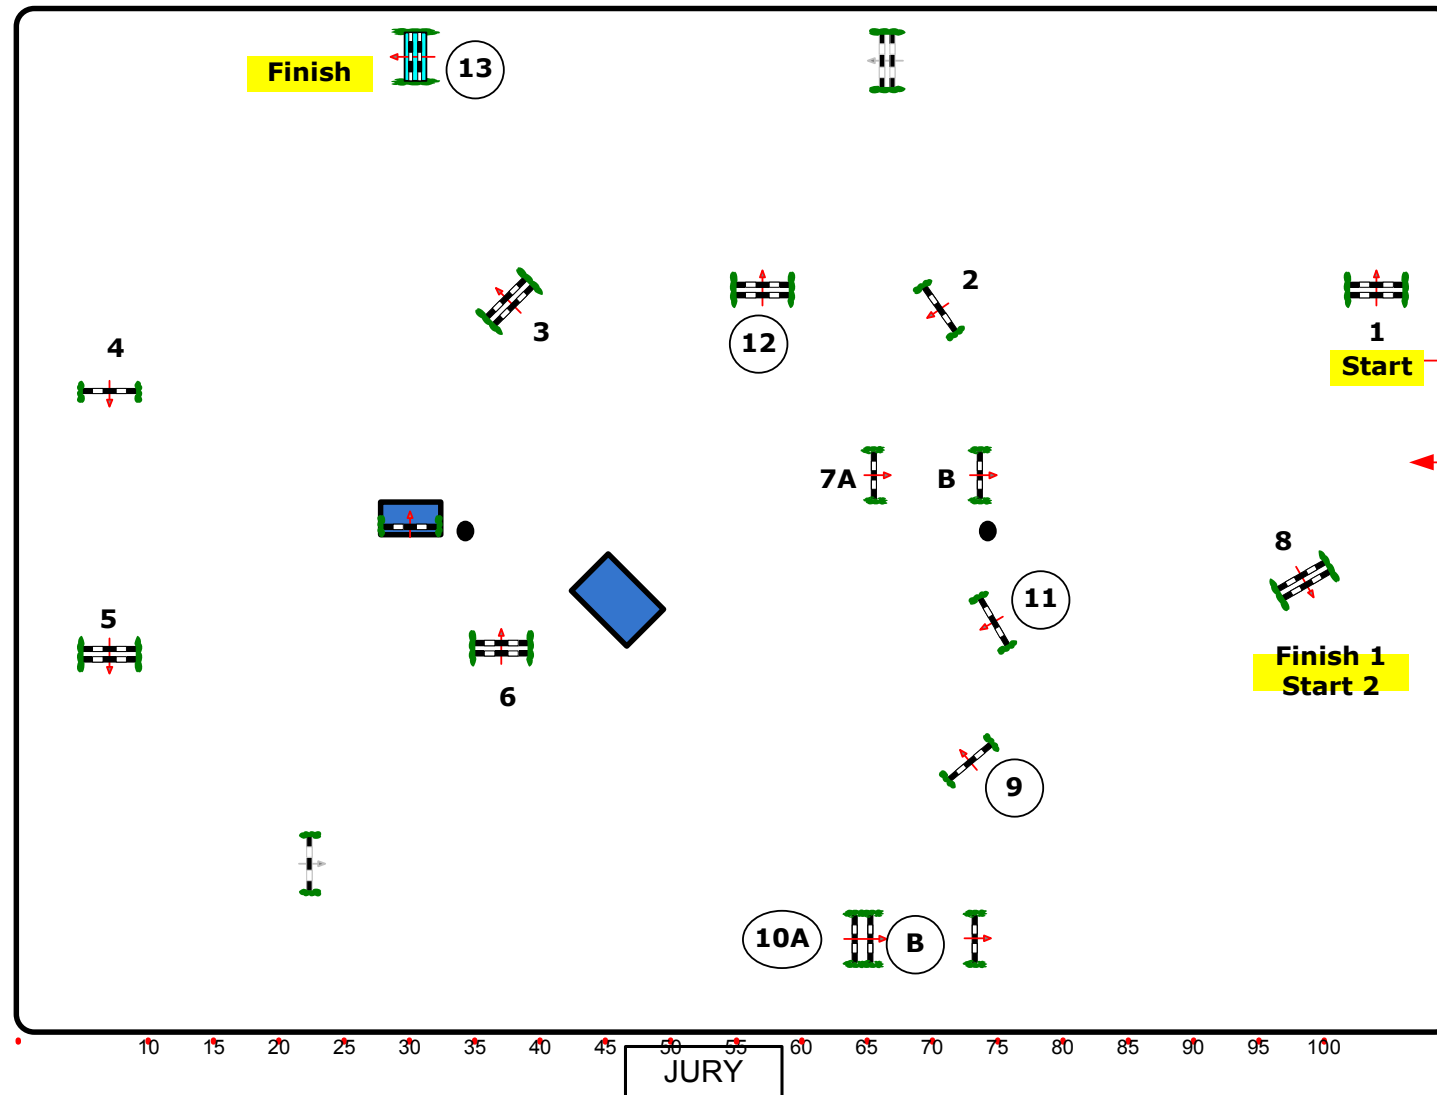

Toscana Tour 2011

DANTE ARENA

Class Nr.: 174

Gold Tour 135

2 Phases

Saturday, 09. April 2011

Start: 10:30 Uhr

10 15 20 25 30 35 40 45 50 55 60 65 70 75 80 85 90 95 100

Table: A
National RG:
FEI RG / Art.274.5.3
Height: 1.35 m

Speed: 350 m/min

Length: 280 m
Time allowed: 48 sec
Time limit: 96 sec

Obstacles: 8
Efforts: 9
Penalty sec
Closed combination:

2.Phase: 9-13

Length 250 m
Time allowed: 43 sec
Time limit: 86 sec

2nd Jump-off:

Length: 0 m
Time allowed: 0 sec
Time limit: 0 sec

CD:
Volker Schmidt GER
Adi Appe AUT
Marco Cortinovia ITA