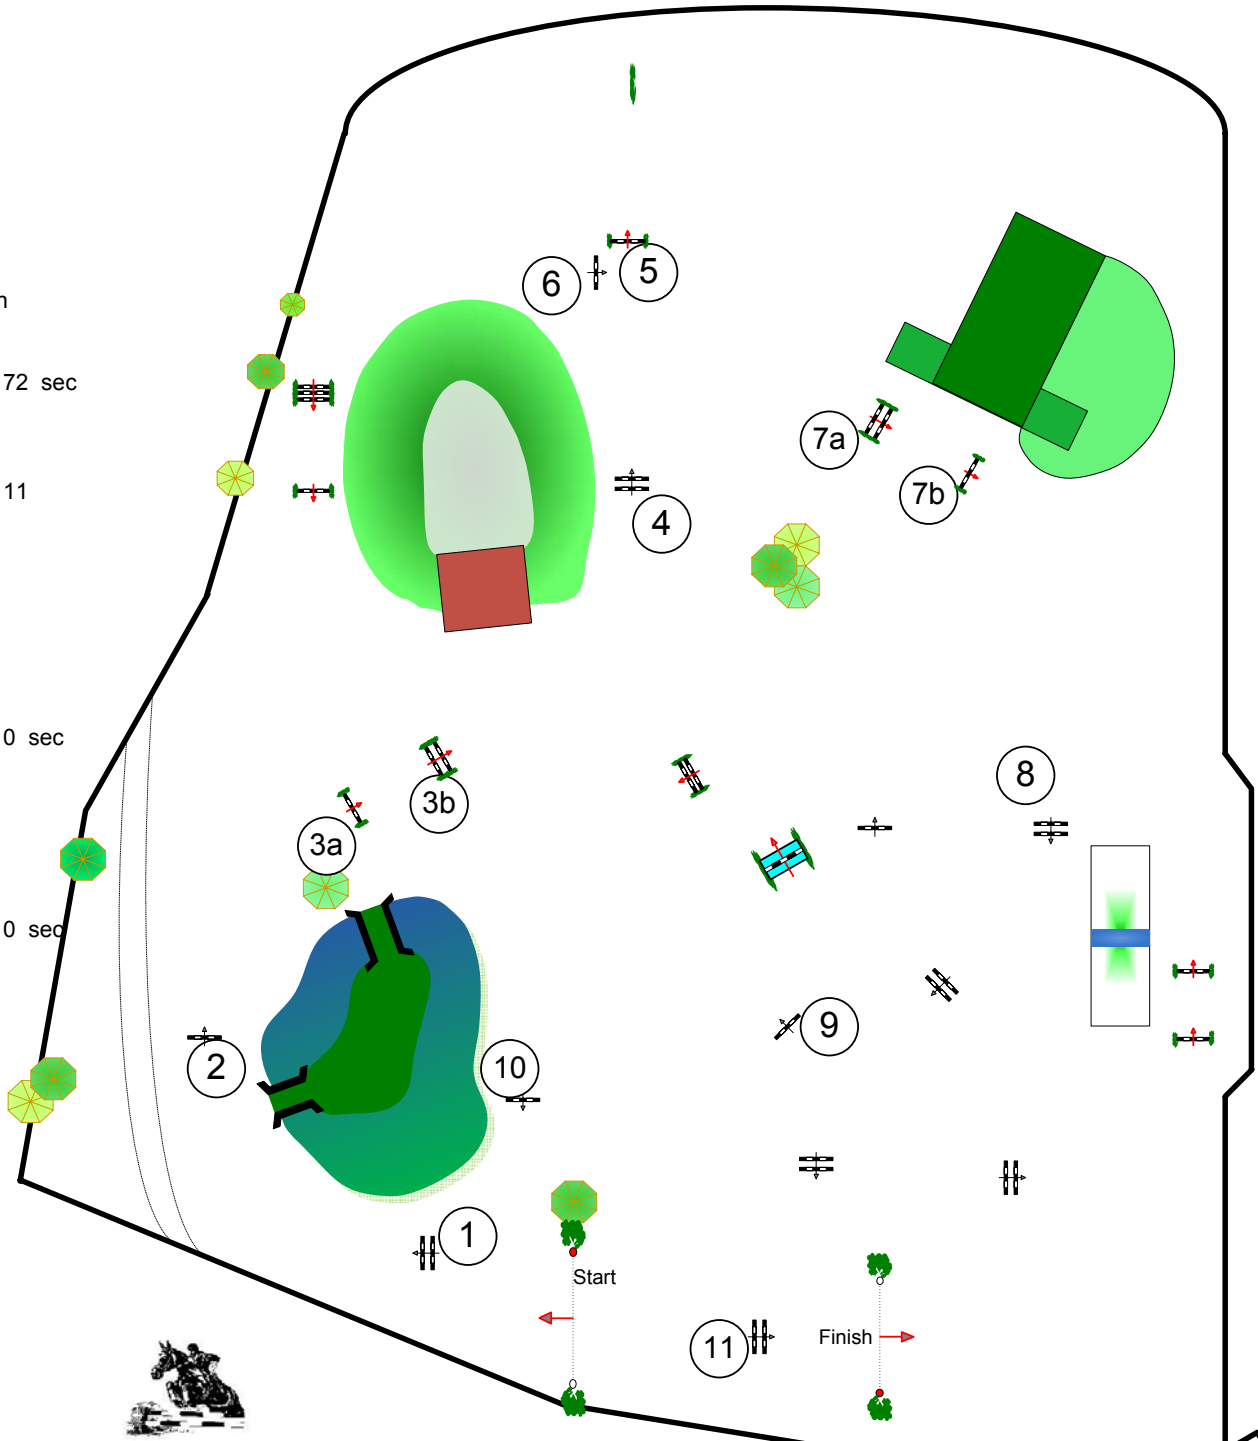

TOSCANA TOUR 2011 C.S.I. ***

AREZZO EQUESTRIAN CENTRE

Class No.:

172

BOCCACCIO ARENA

Competition against the clock

Freitag, 8. April 2011

Start: 15:30

Table: A
National RG:
FEI RG / Art. 238.2.1
Height: 1,40 m

Speed: 350 m/min

Length: 420 m
Time allowed: 72 sec
Time limit: 144 sec

Obstacles: 11
Efforts: 13
Penalty sec
Closed combination:

Length: 0 m
Time allowed: 0 sec
Time limit: 0 sec

2nd Jump-off:

Length: 0 m
Time allowed: 0 sec
Time limit: 0 sec

☺ Frank Rothenberger (GER), Josef Maier (GER)

CARO
www.caro-parcours.de
by Frank Rothenberger

JURY