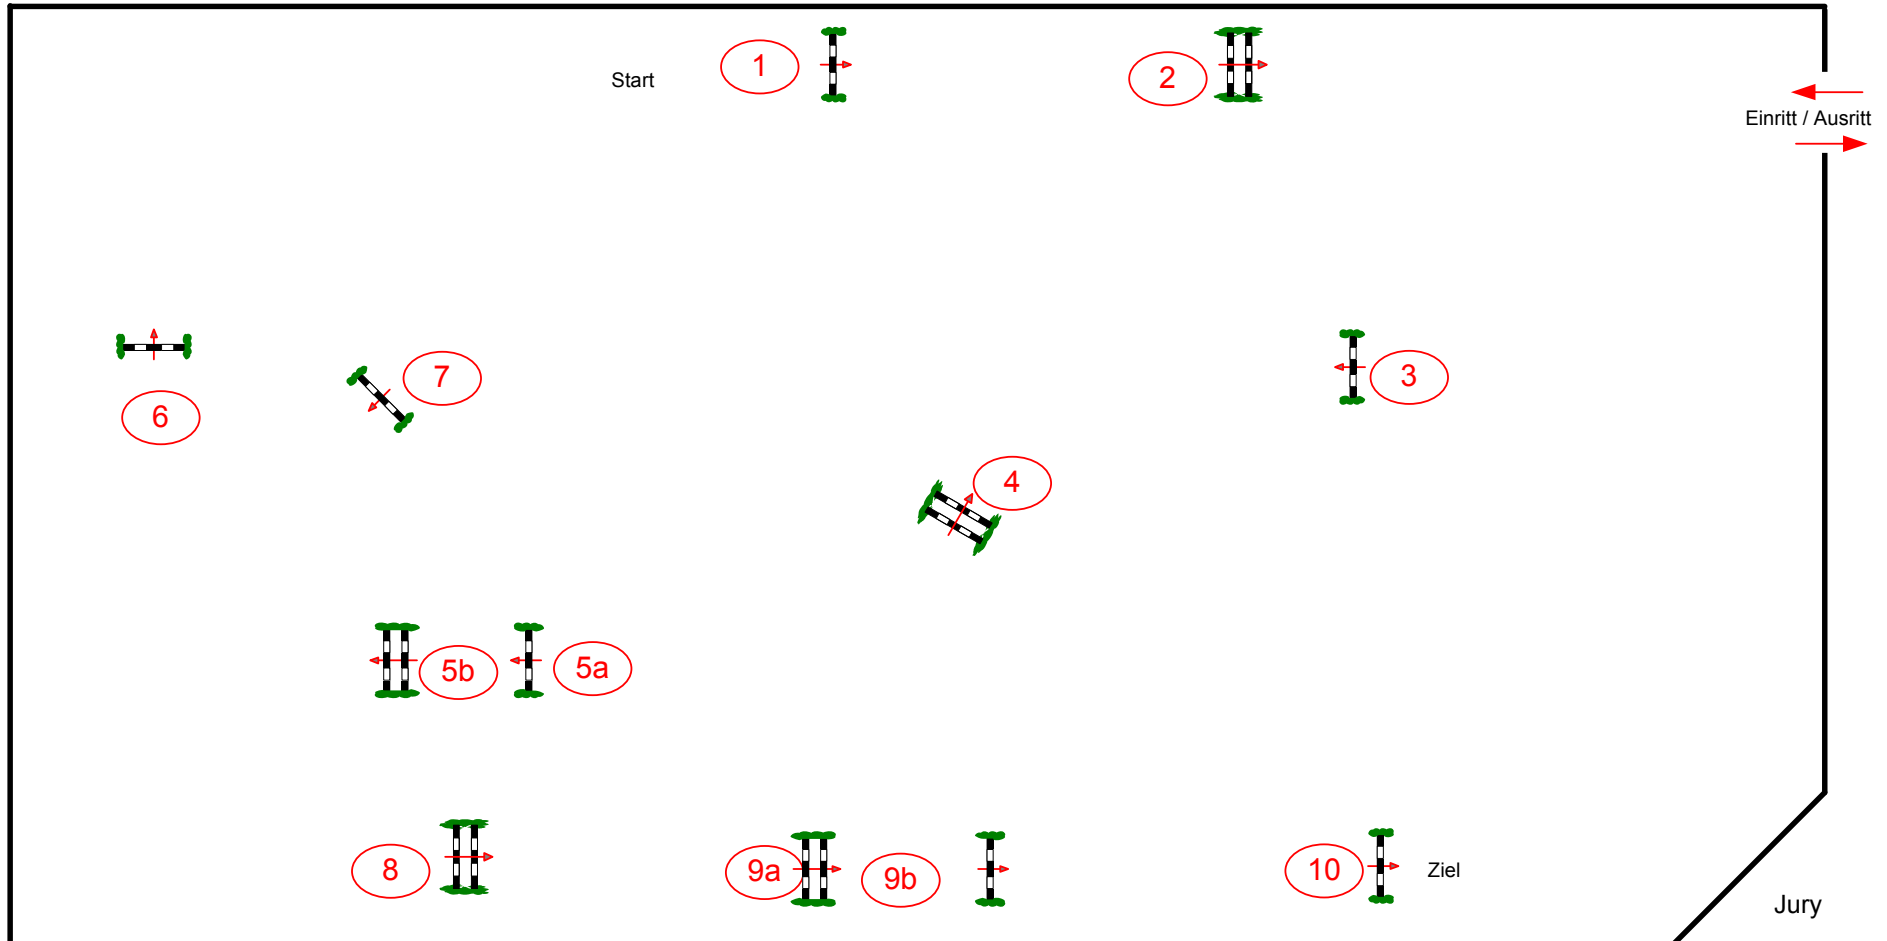

CSIJY A Mannheim 2011

Prüfung Nr.: 1

Einlaufprüfung Junioren und Junge Reiter Fehler/Zeit

Klasse: M**

Freitag, 29. April 2011

Beginn: 8:00 Uhr

Table: A
 National RG:
 FEI RG / Art. 238. 2.1
 Height: 1.35 m

Speed: 375 m/min
 Length: 350 m
 Time allowed: 56 sec
 Time limit: 112 sec

Obstacles: 10
 Efforts: 12
 Penalty sec:
 Closed combination:

1st Jump-off:
 Length: 0 m
 Time allowed: 0 sec
 Time limit: 0 sec

2nd Jump-off:
 Length: 0 m
 Time allowed: 0 sec
 Time limit: 0 sec

Course Designer: Christa Jung