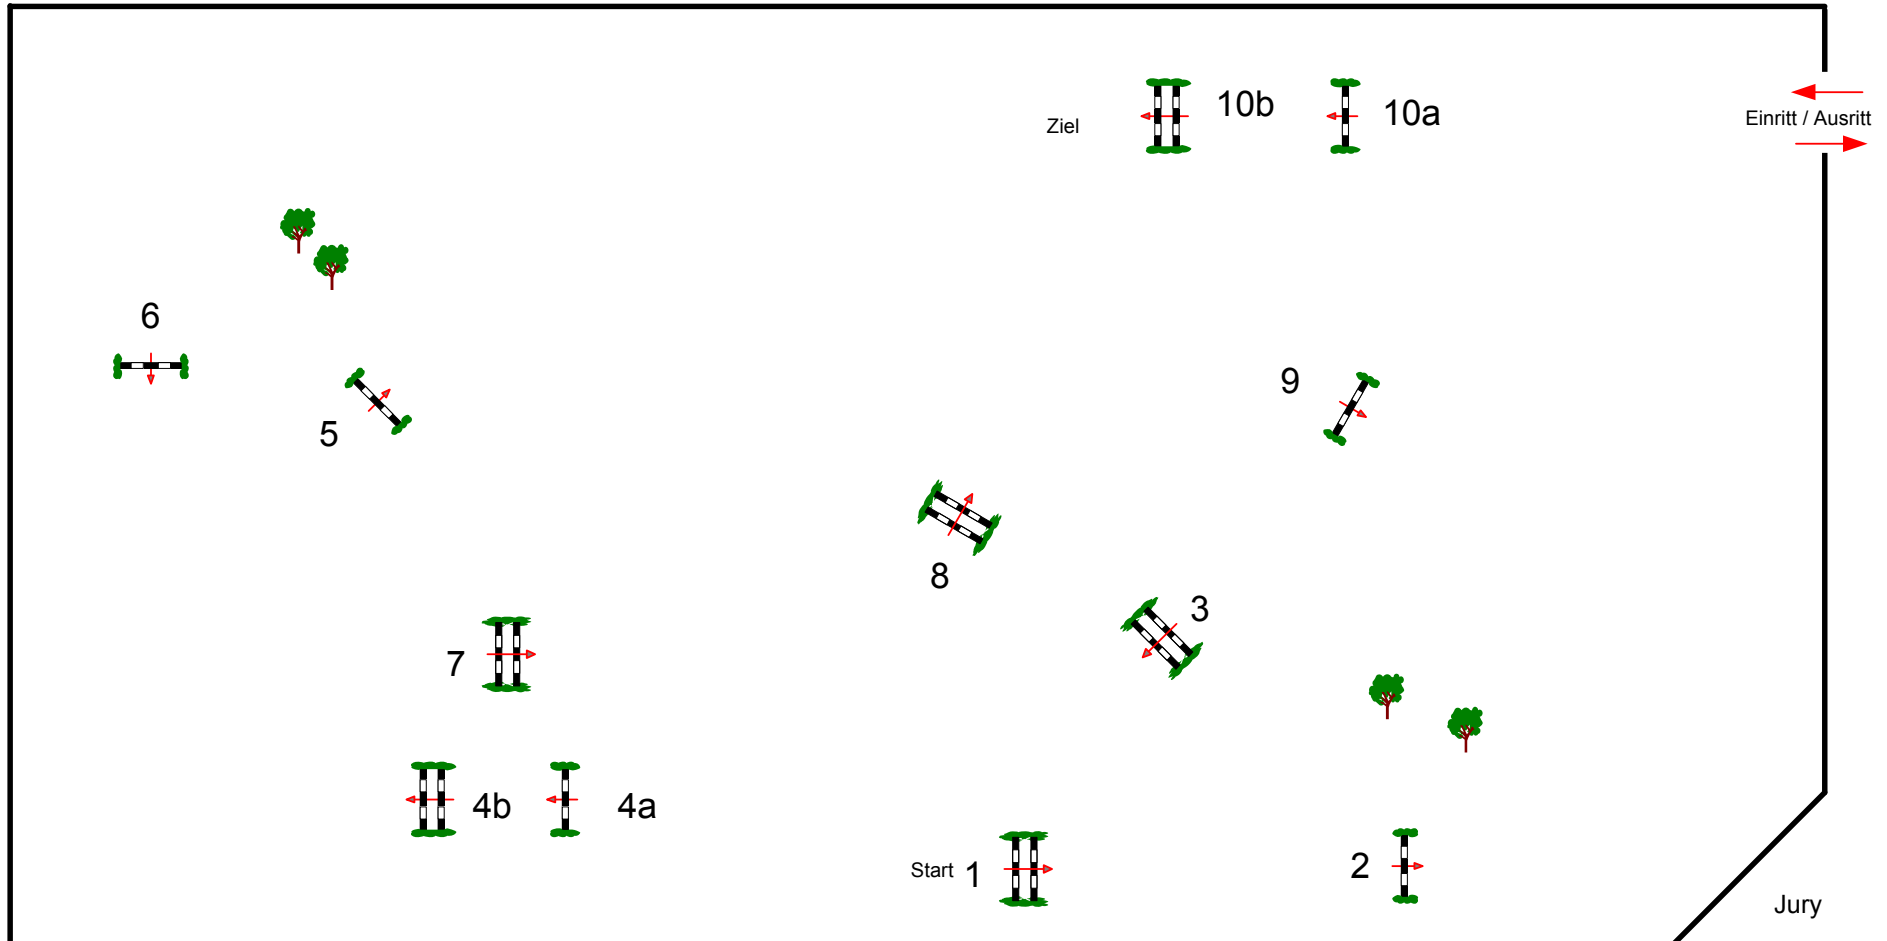

# CSIJY A Mannheim 2011

Prüfung Nr.: 12

1. Qualifikation Children Fehler/Zeit

Klasse: L

Freitag, 29. April 2011

Beginn: 13:00 Uhr

Table: A  
National RG:  
FEI RG / Art. 238. 2.1  
Height: 1.15 m

Speed: 350 m/min  
Length: 400 m  
Time allowed: 69 sec  
Time limit: 138 sec

Obstacles: 10  
Efforts: 12  
Penalty sec:  
Closed combination:

1st Jump-off:  
Length: 0 m  
Time allowed: 0 sec  
Time limit: 0 sec

2nd Jump-off:  
Length: 0 m  
Time allowed: 0 sec  
Time limit: 0 sec