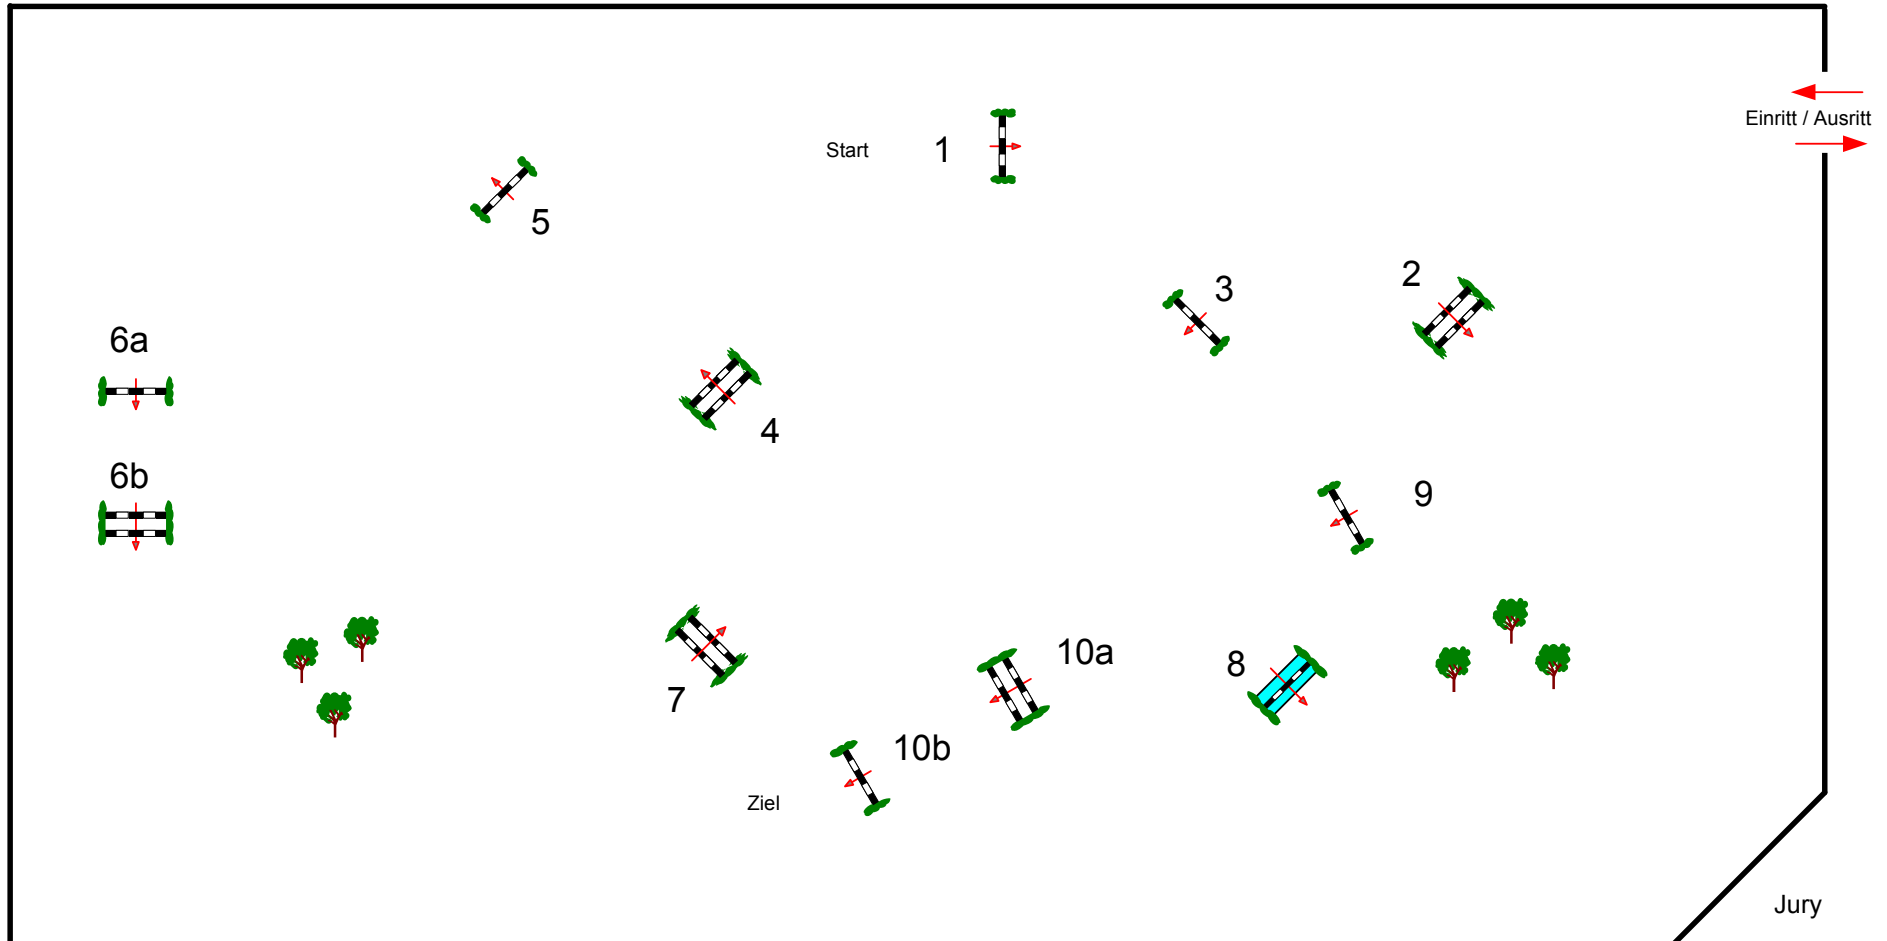

CSIJY A Mannheim 2011

Prüfung Nr.: 13

2. Qualifikation Children Fehler/Zeit

Klasse: M*

Samstag, 30. April 2011

Beginn: 8:00 Uhr

Table: A
National RG: 501, A.1
FEI RG / Art.
Height: 1.25 m

Speed: 350 m/min
Length: 360 m
Time allowed: 62 sec
Time limit: 124 sec

Obstacles: 10
Efforts: 12
Penalty sec:
Closed combination:

1st Jump-off:
Length: 0 m
Time allowed: 0 sec
Time limit: 0 sec

2nd Jump-off:
Length: 0 m
Time allowed: 0 sec
Time limit: 0 sec

Course Designer: Christa Jung