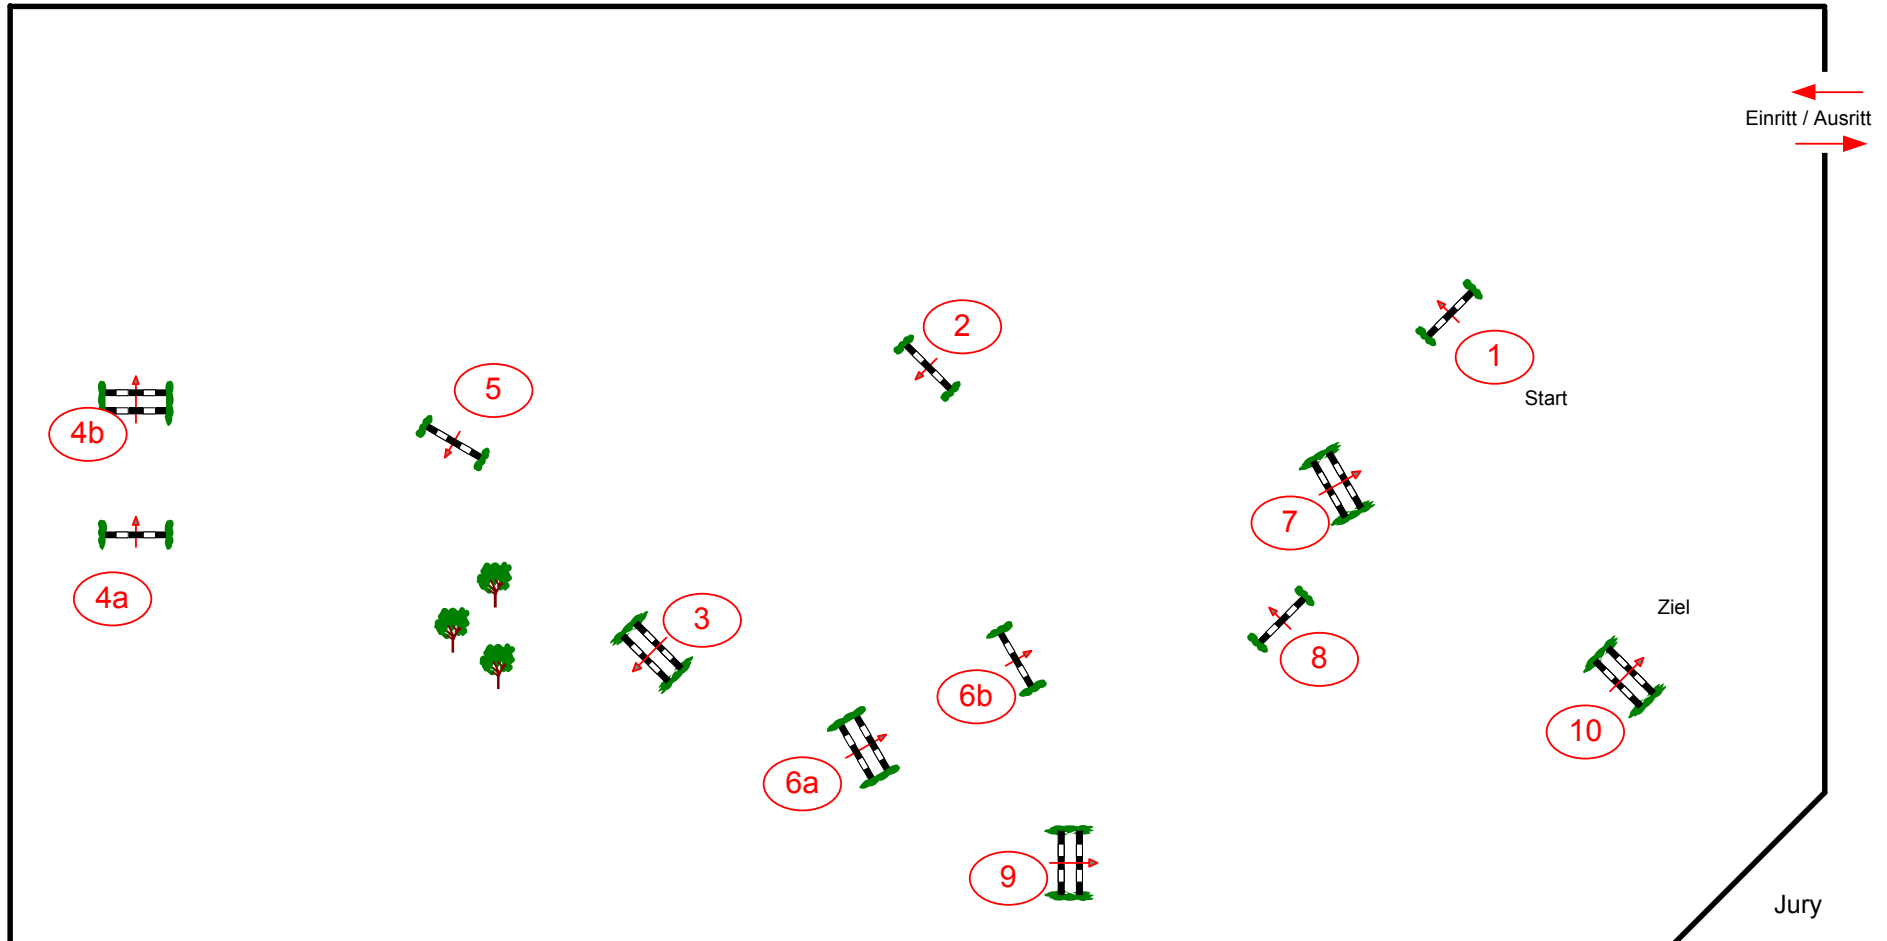

CSIJY A Mannheim 2011

Prüfung Nr.: 10

2. Qualifikation Ponys

Fehler/Zeit

Klasse: M*

Samstag, 30. April 2011

Beginn: 10:00 Uhr

Table: A
National RG: 501, A.1
FEI RG / Art.
Height: 1.25 m

Speed: 350 m/min
Length: 390 m
Time allowed: 67 sec
Time limit: 134 sec

Obstacles: 10
Efforts: 12
Penalty sec:
Closed combination:

1st Jump-off:
Length: 0 m
Time allowed: 0 sec
Time limit: 0 sec

2nd Jump-off:
Length: 0 m
Time allowed: 0 sec
Time limit: 0 sec