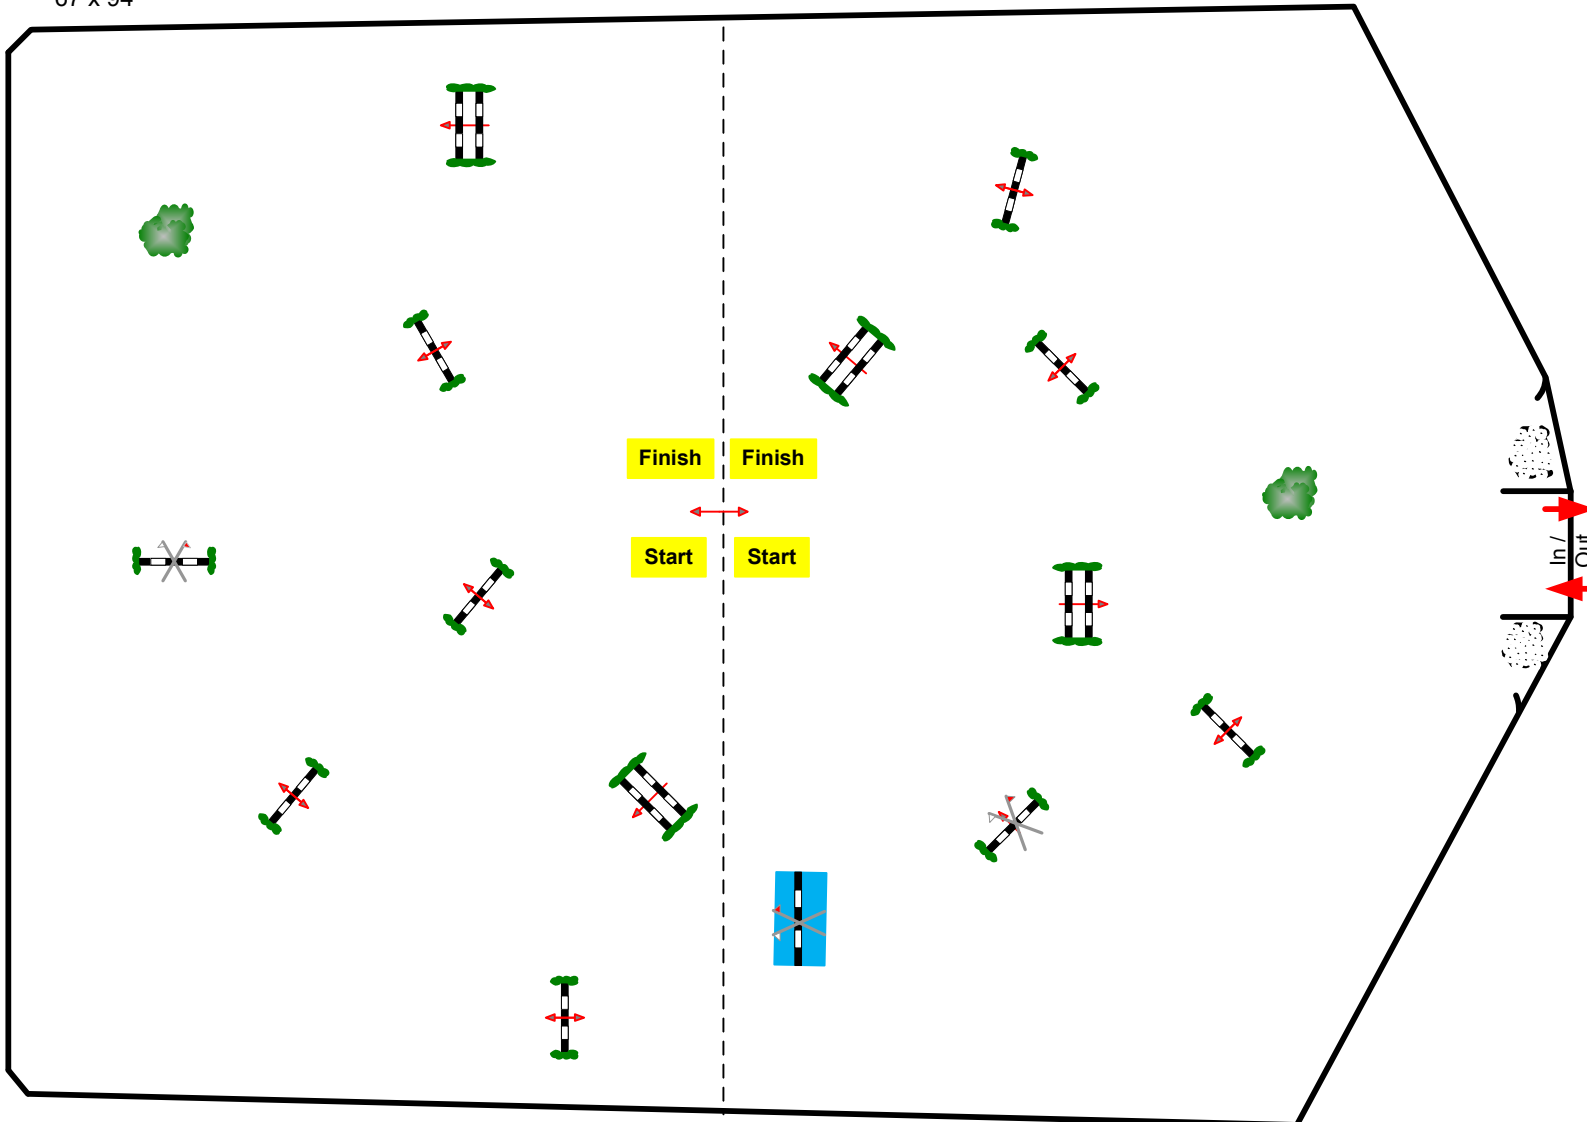

Class No.: 12

Trostprüfung

take your own line

Saturday 7. Mai 2011

67 x 94

Table: C
 National RG:
 FEI RG / Art. 271
 Height: 1,45 m

Speed: 400 m/min

Time limit: 120 sec.

Obstacles: 11
 Efforts: 11

Course design:

 Klaus-W. Holle
 Olaf Herrmann
 and Team