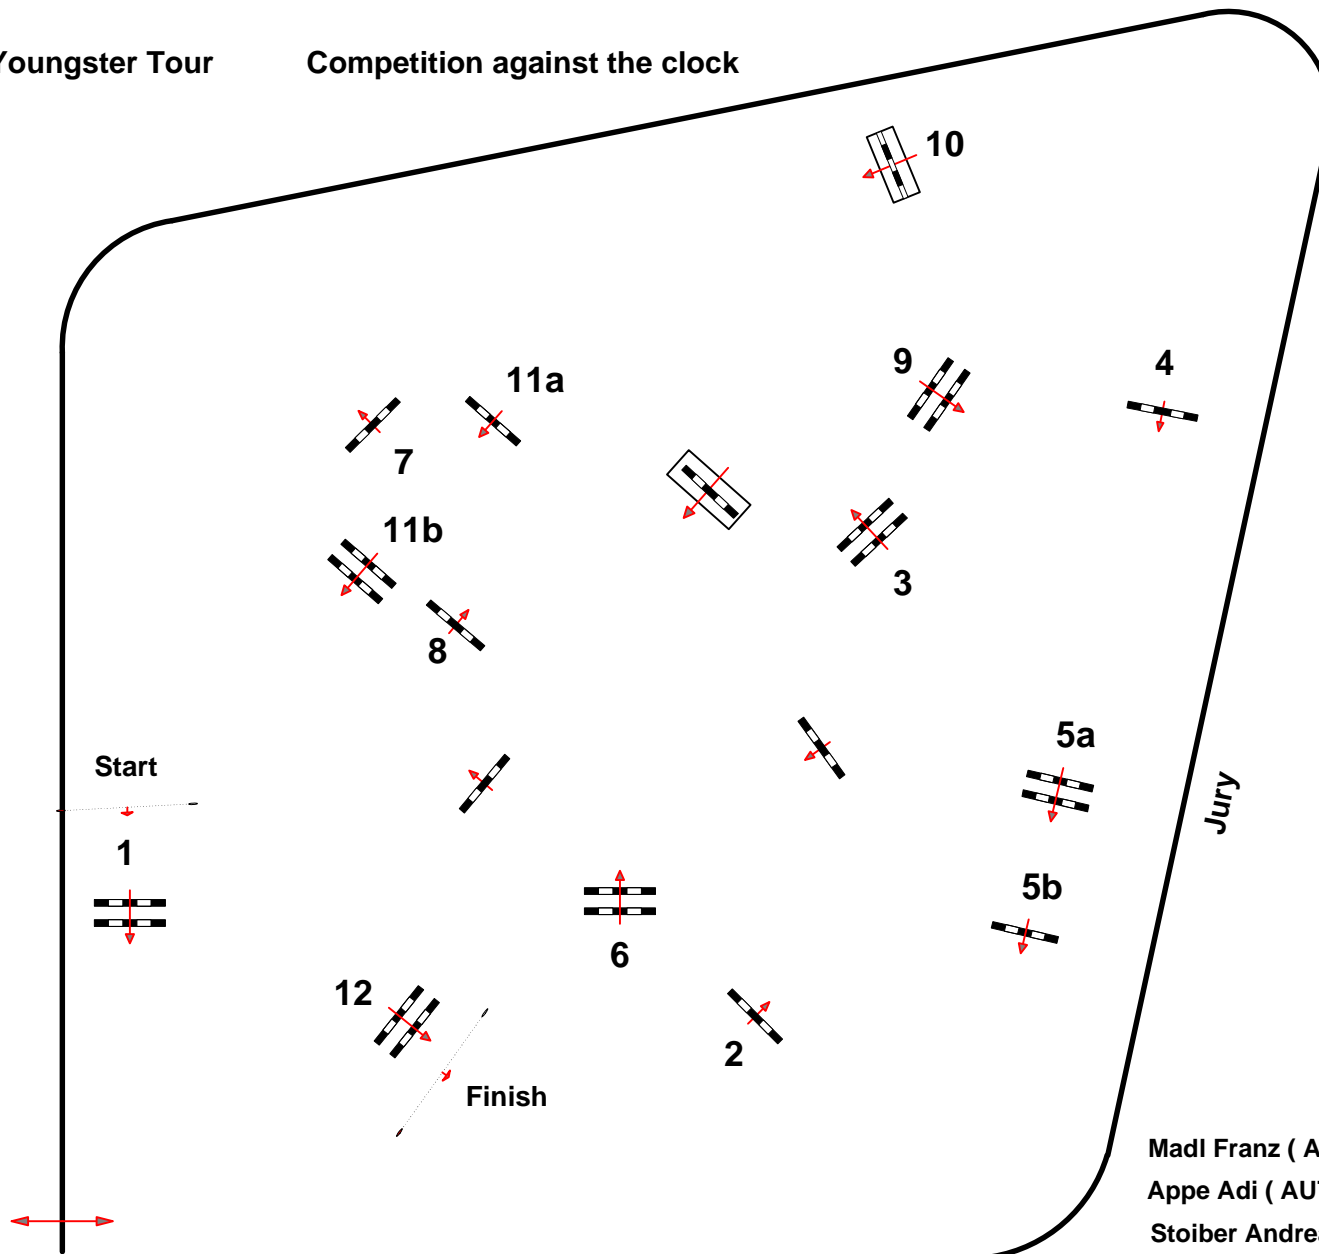

Madi

CSI *** Lamprechtshausen

26-29.Mai 2011

1

Youngster Tour

Competition against the clock

Table: A

FEI RG / Art. 238. 2.1

Height: 1.25 / 1.30 mtr.

Speed: 350 m/Min.

Length: 440 mtr.

Time allowed 76 sec.

Time limit 152 sec.

Obstacles : 12

Efforts: 14

JumpOff :

Length: 0 mtr.

Time allowed: 0 sec

Time limit: 0 sec.

Madi Franz (AUT)

Appe Adi (AUT)

Stoiber Andreas (AUT)