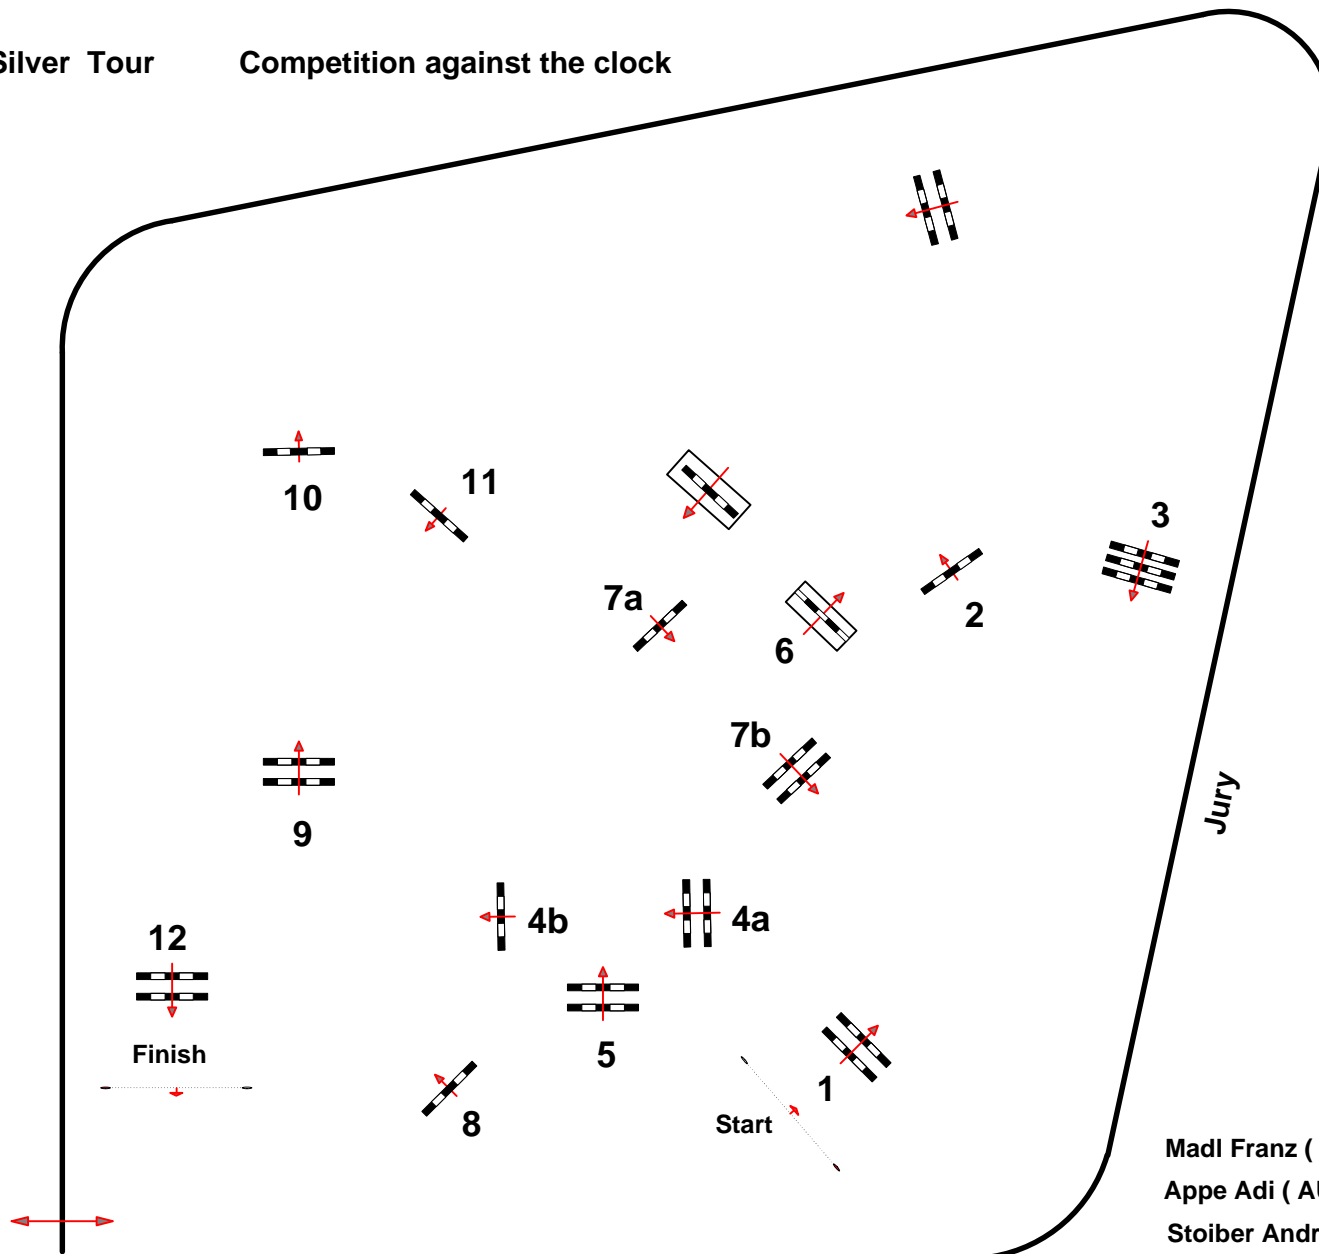

Madi

CSI *** Lamprechtshausen

26-29.Mai 2011

4

Silver Tour

Competition against the clock

Table: A

FEI RG / Art. 238 / 2.1

Height: 1,40 mtr.

Speed: 350 m/Min.

Length: 440 mtr.

Time allowed 76 sec.

Time limit 152 sec.

Obstacles : 12

Efforts: 14

JumpOff :

Length: 0 mtr.

Time allowed: 0 sec

Time limit: 0 sec.

Madi Franz (AUT)

Appe Adi (AUT)

Stoiber Andreas (AUT)