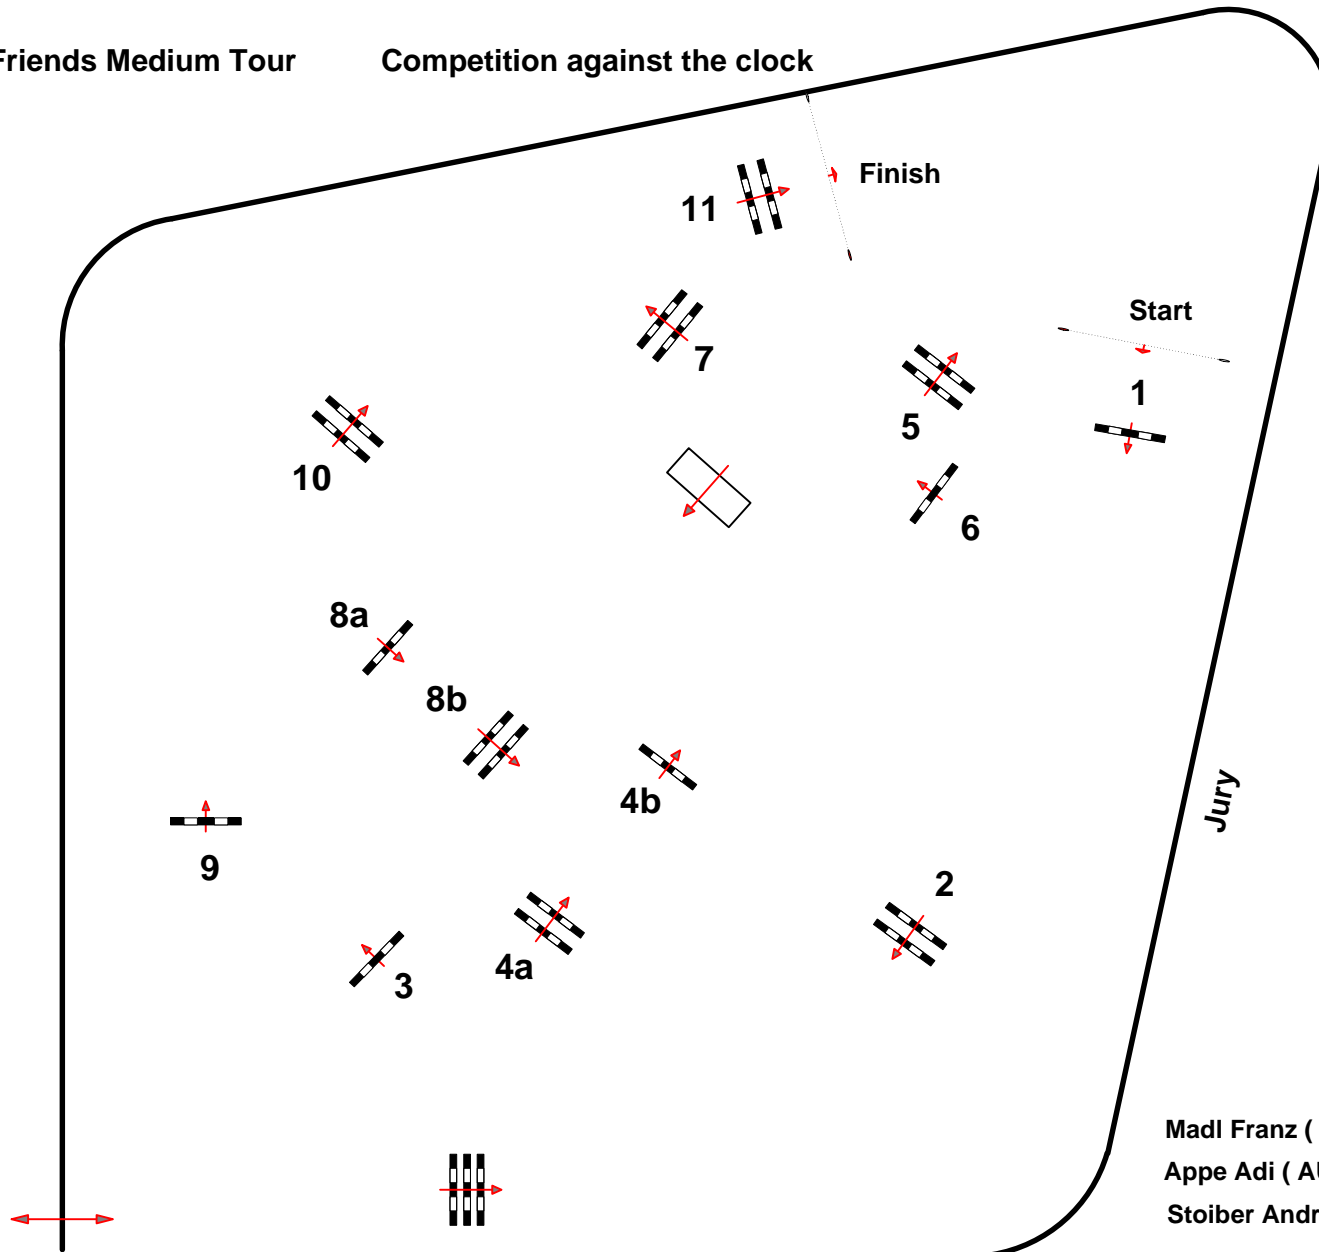

Madi

CSI *** Lamprechtshausen

26-29.Mai 2011

7

Friends Medium Tour

Competition against the clock

Table: A

FEI RG / Art. 238 / 2.1

Height: 1,25 mtr.

Speed: 350 m/Min.

Length: 430 mtr.

Time allowed 74 sec.

Time limit 148 sec.

Obstacles : 11

Efforts: 13

JumpOff :

Length: 0 mtr.

Time allowed: 0 sec

Time limit: 0 sec.

Madi Franz (AUT)

Appe Adi (AUT)

Stoiber Andreas (AUT)