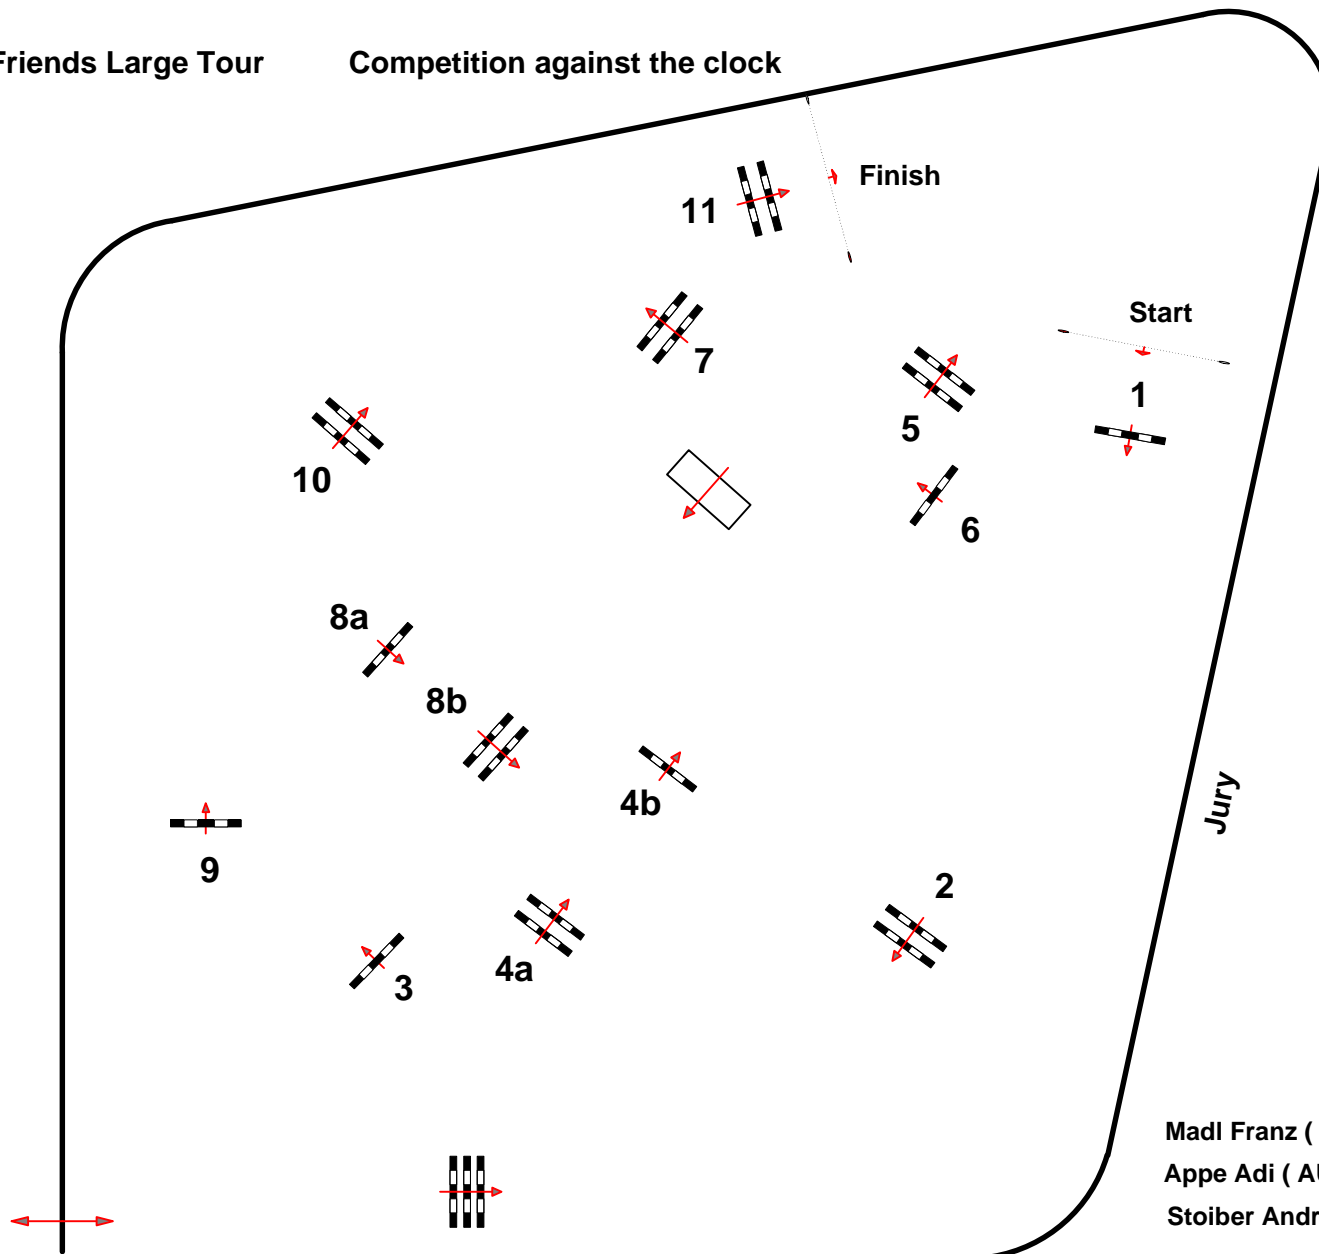

Madi

CSI *** Lamprechtshausen

26-29.Mai 2011

8

Friends Large Tour

Competition against the clock

Table: A

FEI RG / Art. 238 / 2.1

Height: 1,35 mtr.

Speed: 350 m/Min.

Length: 430 mtr.

Time allowed 74 sec.

Time limit 148 sec.

Obstacles : 11

Efforts: 13

JumpOff :

Length: 0 mtr.

Time allowed: 0 sec

Time limit: 0 sec.

Madi Franz (AUT)

Appe Adi (AUT)

Stoiber Andreas (AUT)