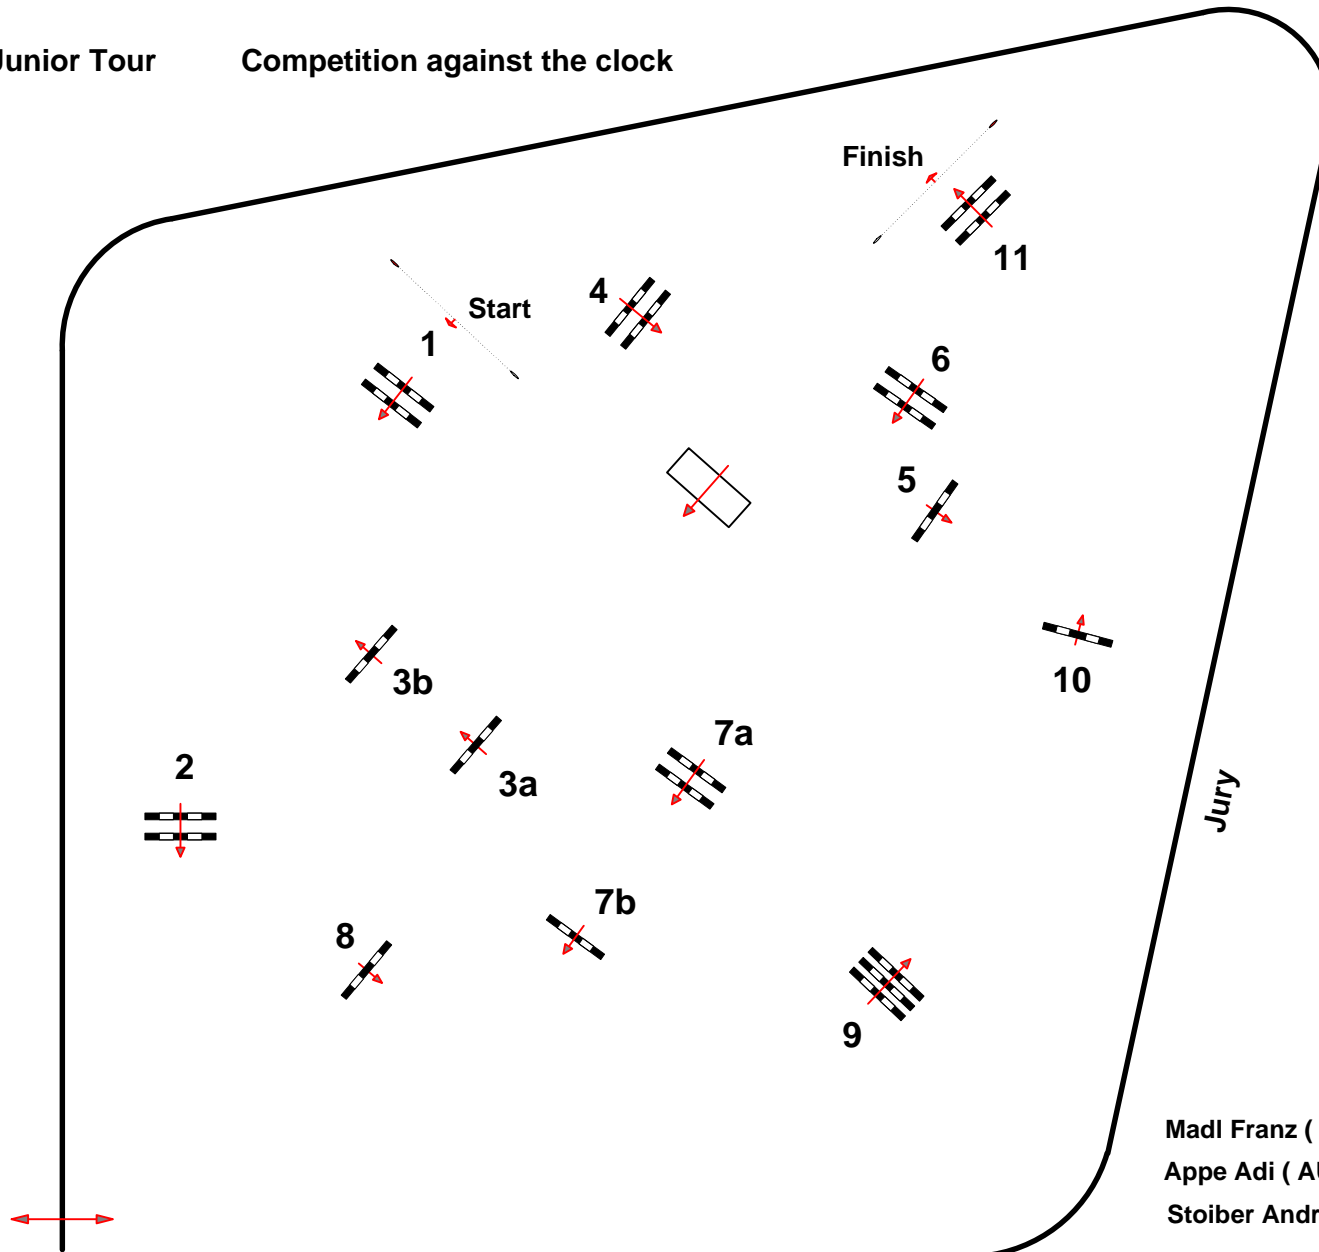

## CSI \*\*\* Lamprechtshausen

26-29.Mai 2011

10

Junior Tour

Competition against the clock

Table: A

FEI RG / Art. 238 / 2.1

Height: 1.25 mtr.

Speed: 350 m/Min.

Length: 430 mtr.

Time allowed 74 sec.

Time limit 148 sec.

Obstacles : 11

Efforts: 13

JumpOff :

Length: 0 mtr.