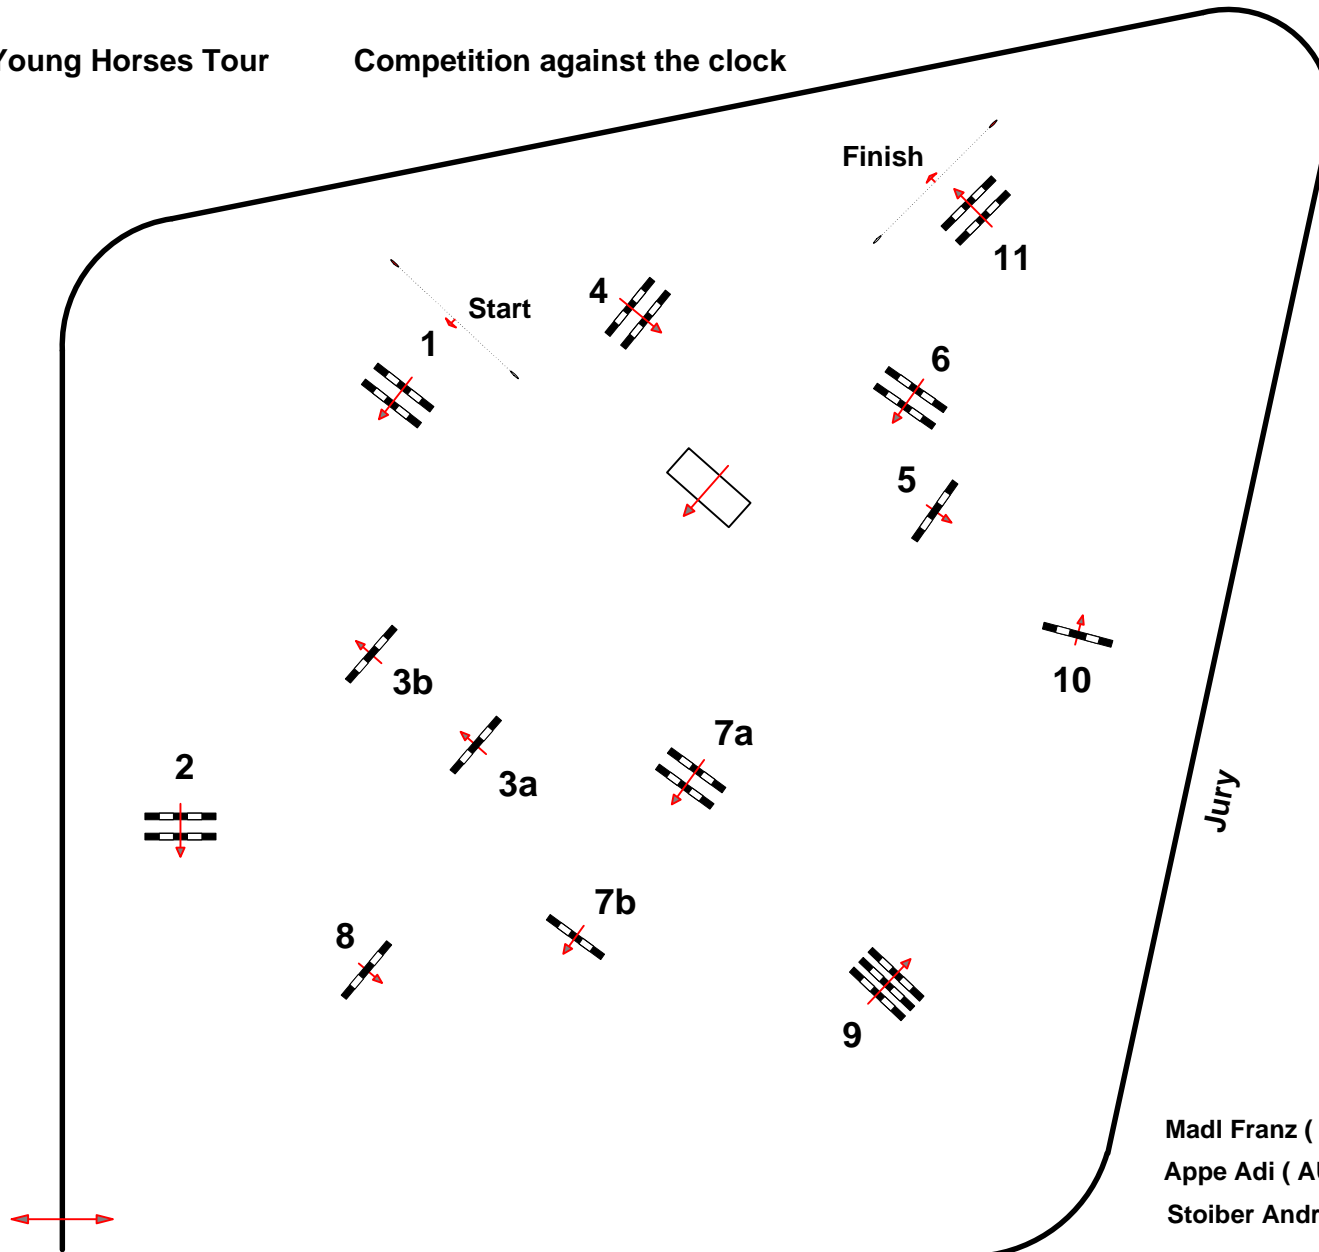

CSI *** Lamprechtshausen

26-29.Mai 2011

9

Young Horses Tour

Competition against the clock

Madi Franz (AUT)
 Appe Adi (AUT)
 Stoiber Andreas (AUT)

Table: A

FEI RG / Art. 238 / 2.1

Height: 1.30 / 1.35 mtr.

Speed: 350 m/Min.

Length: 430 mtr.

Time allowed 74 sec.

Time limit 148 sec.

Obstacles : 11

Efforts: 13

JumpOff :

Length: 0 mtr.

Time allowed: 0 sec

Time limit: 0 sec.