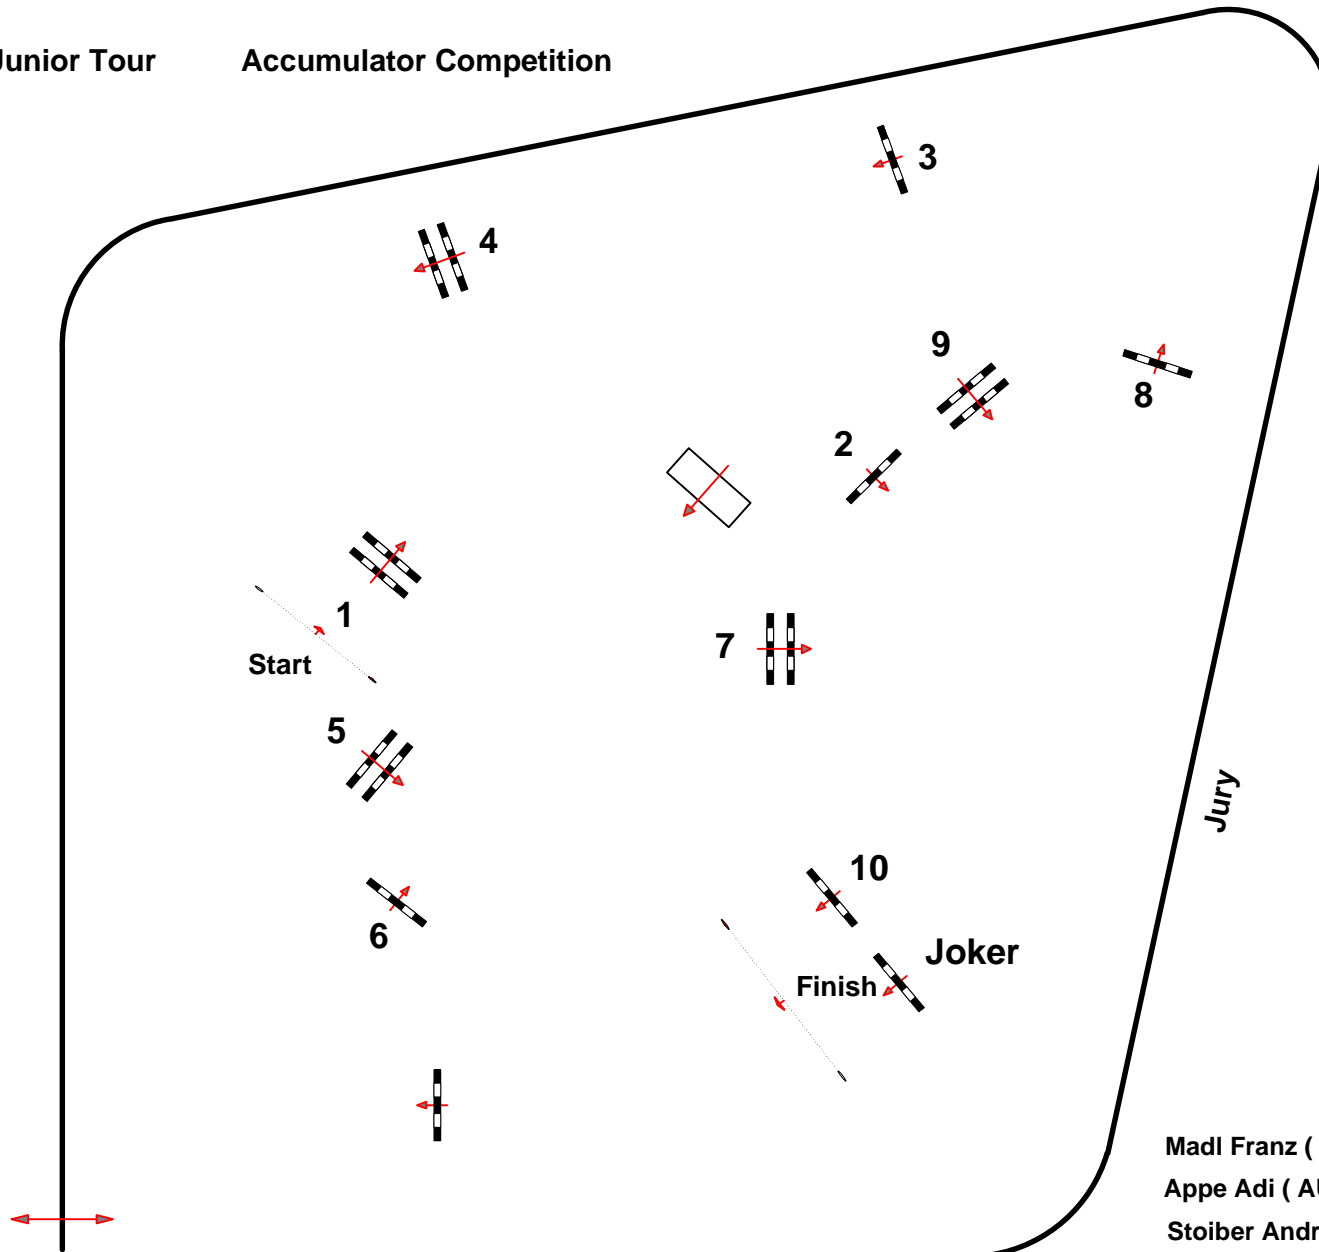

Madi

CSI *** Lamprechtshausen

26-29.Mai 2011

14

Junior Tour

Accumulator Competition

Table: A

FEI RG / Art. 269.5 & 215

Height: 1,30 mtr.

Speed: 350 m/Min.

Length: 370 mtr.

Time allowed 64 sec.

Time limit 128 sec.

Obstacles : 10

Efforts: 10

JumpOff :

Length: 0 mtr.

Time allowed: 0 sec

Time limit: 0 sec.

Madi Franz (AUT)

Appe Adi (AUT)

Stoiber Andreas (AUT)