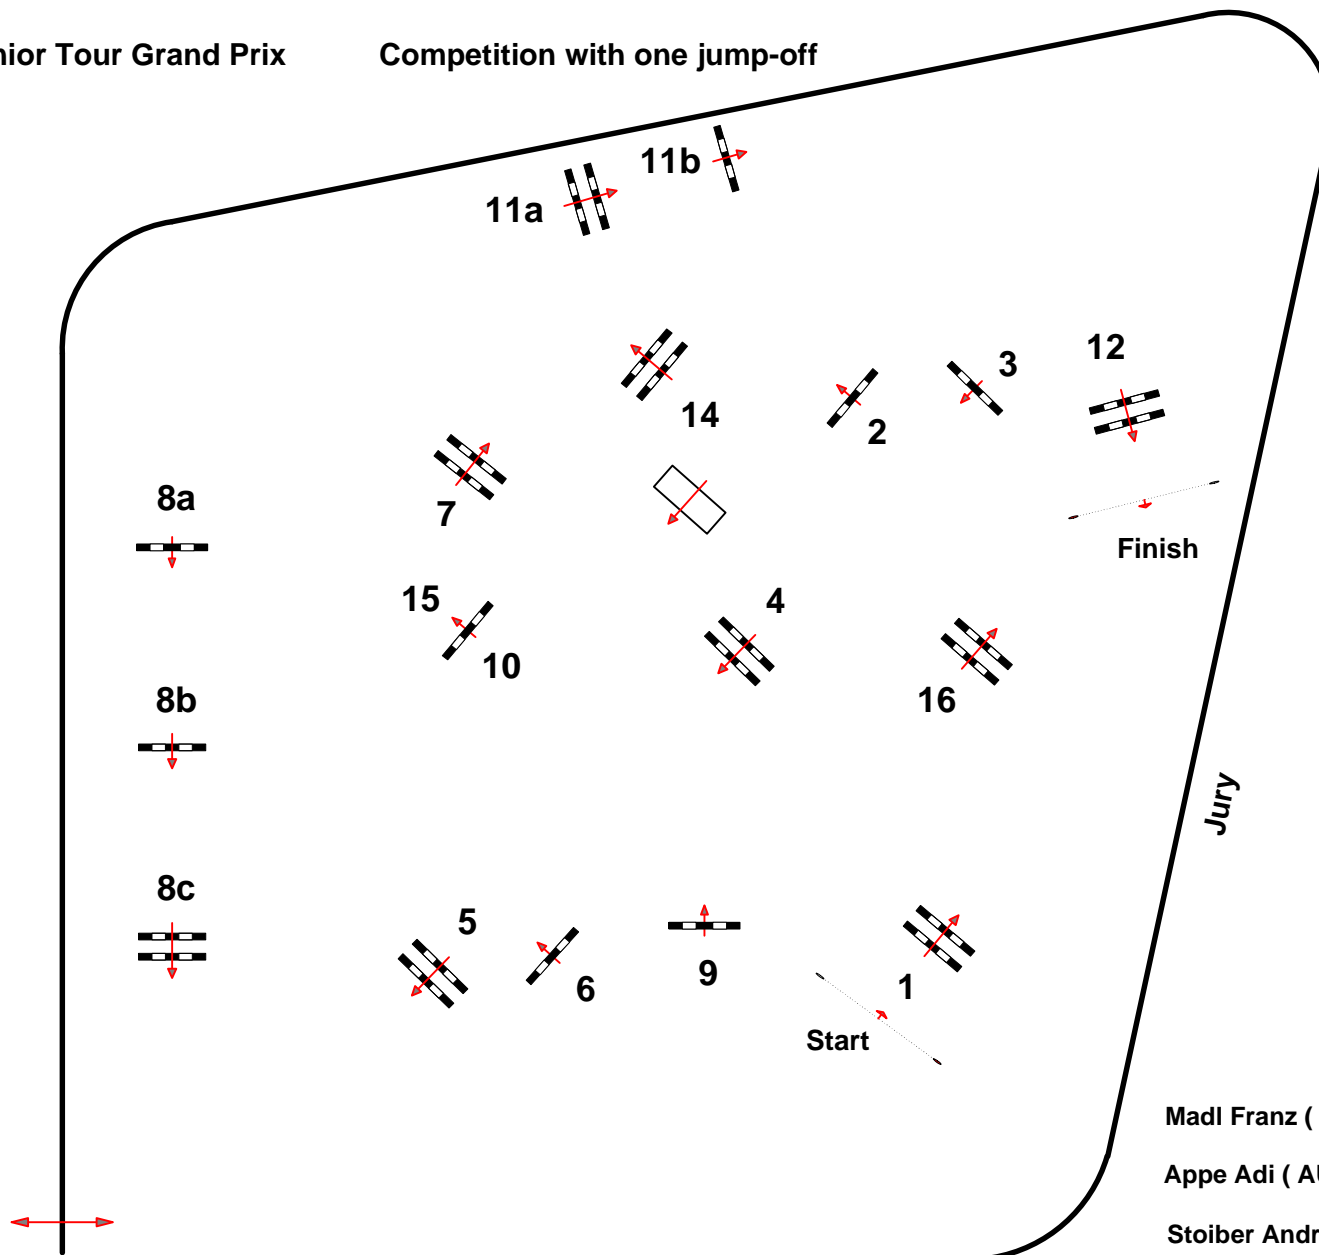

CSI *** Lamprechtshausen

26-29.Mai 2011

22

Junior Tour Grand Prix

Competition with one jump-off

Table: A

FEI RG / Art. 238 / 2.2

Height: 1.35 mtr.

Speed: 350 m/Min.

Length: 440 mtr.

Time allowed 76 sec.

Time limit 152 sec.

Obstacles : 12

Efforts: 15

JumpOff :

3-5-6-11ab-14-15-16

Length: 320 mtr.

Time allowed: 55 sec

Time limit: 110 sec.

Madi Franz (AUT)

Appe Adi (AUT)

Stoiber Andreas (AUT)