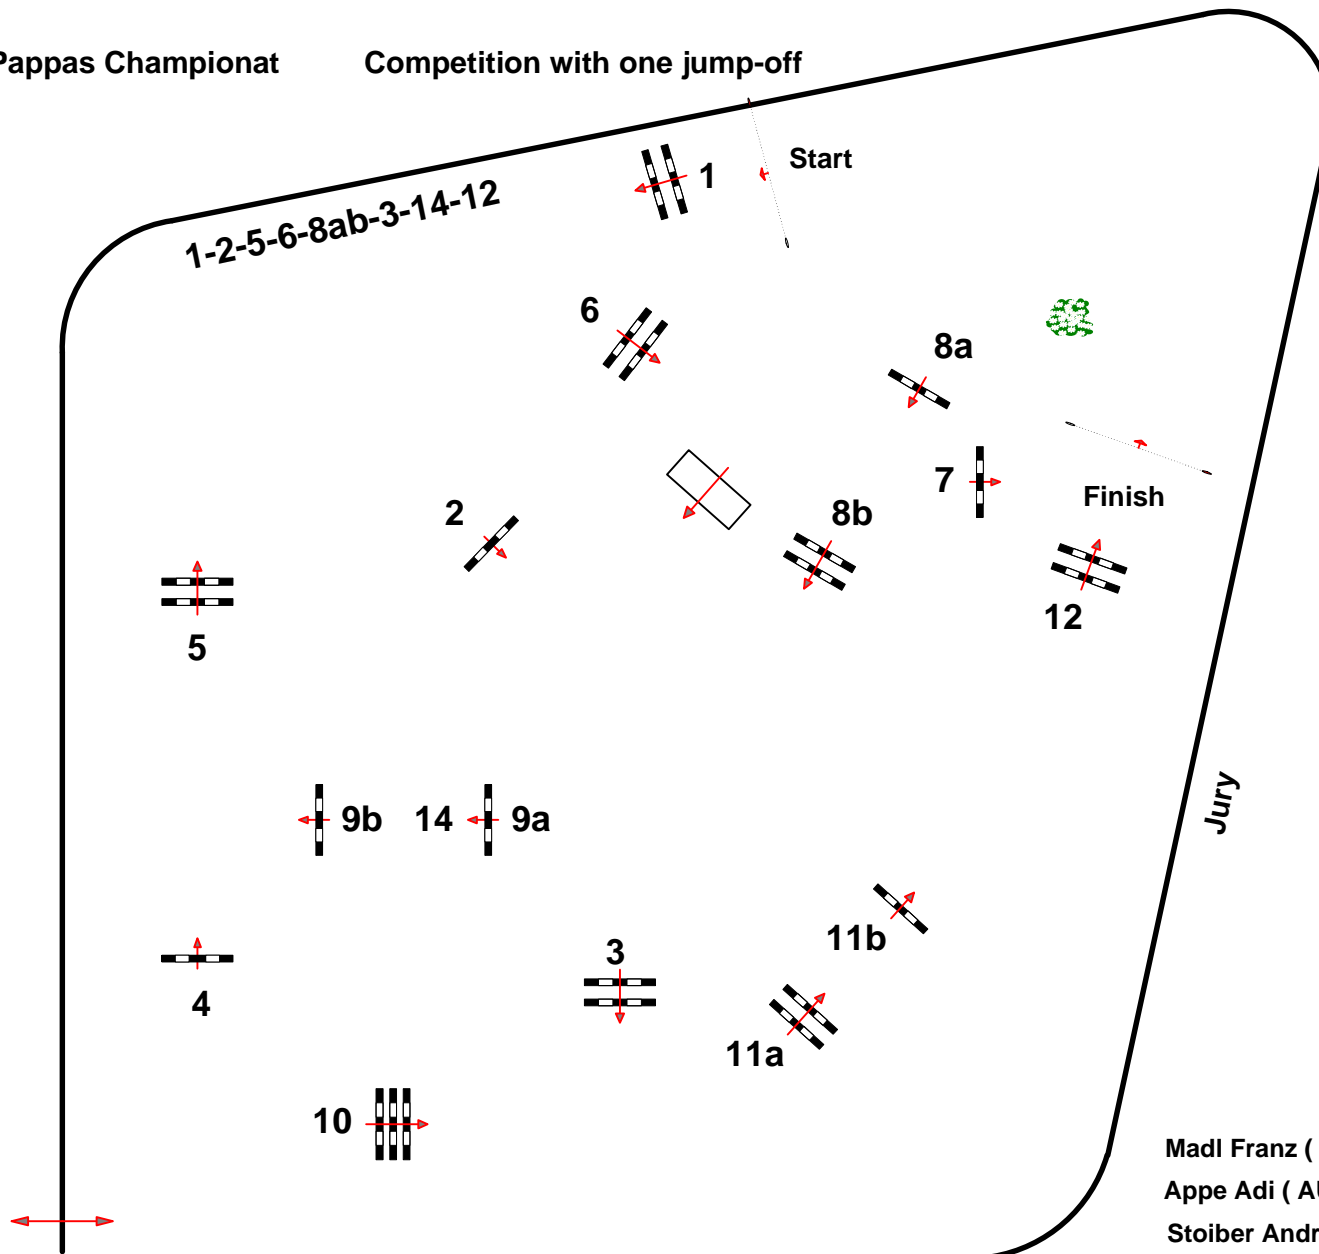

Madi

CSI *** Lamprechtshausen

26-29.Mai 2011

11

Pappas Championat

Competition with one jump-off

Table: 340

FEI RG / Art. 238 / 2.2

Height: 1,50 mtr.

Speed: 350 m/Min.

Length: 400 mtr.

Time allowed 69 sec.

Time limit 138 sec.

Obstacles : 12

Efforts: 15

JumpOff :

1-2-5-6-8ab-3-14-12

Length: 340 mtr.

Time allowed: 59 sec

Time limit: 118 sec.

Madi Franz (AUT)

Appe Adi (AUT)

Stoiber Andreas (AUT)