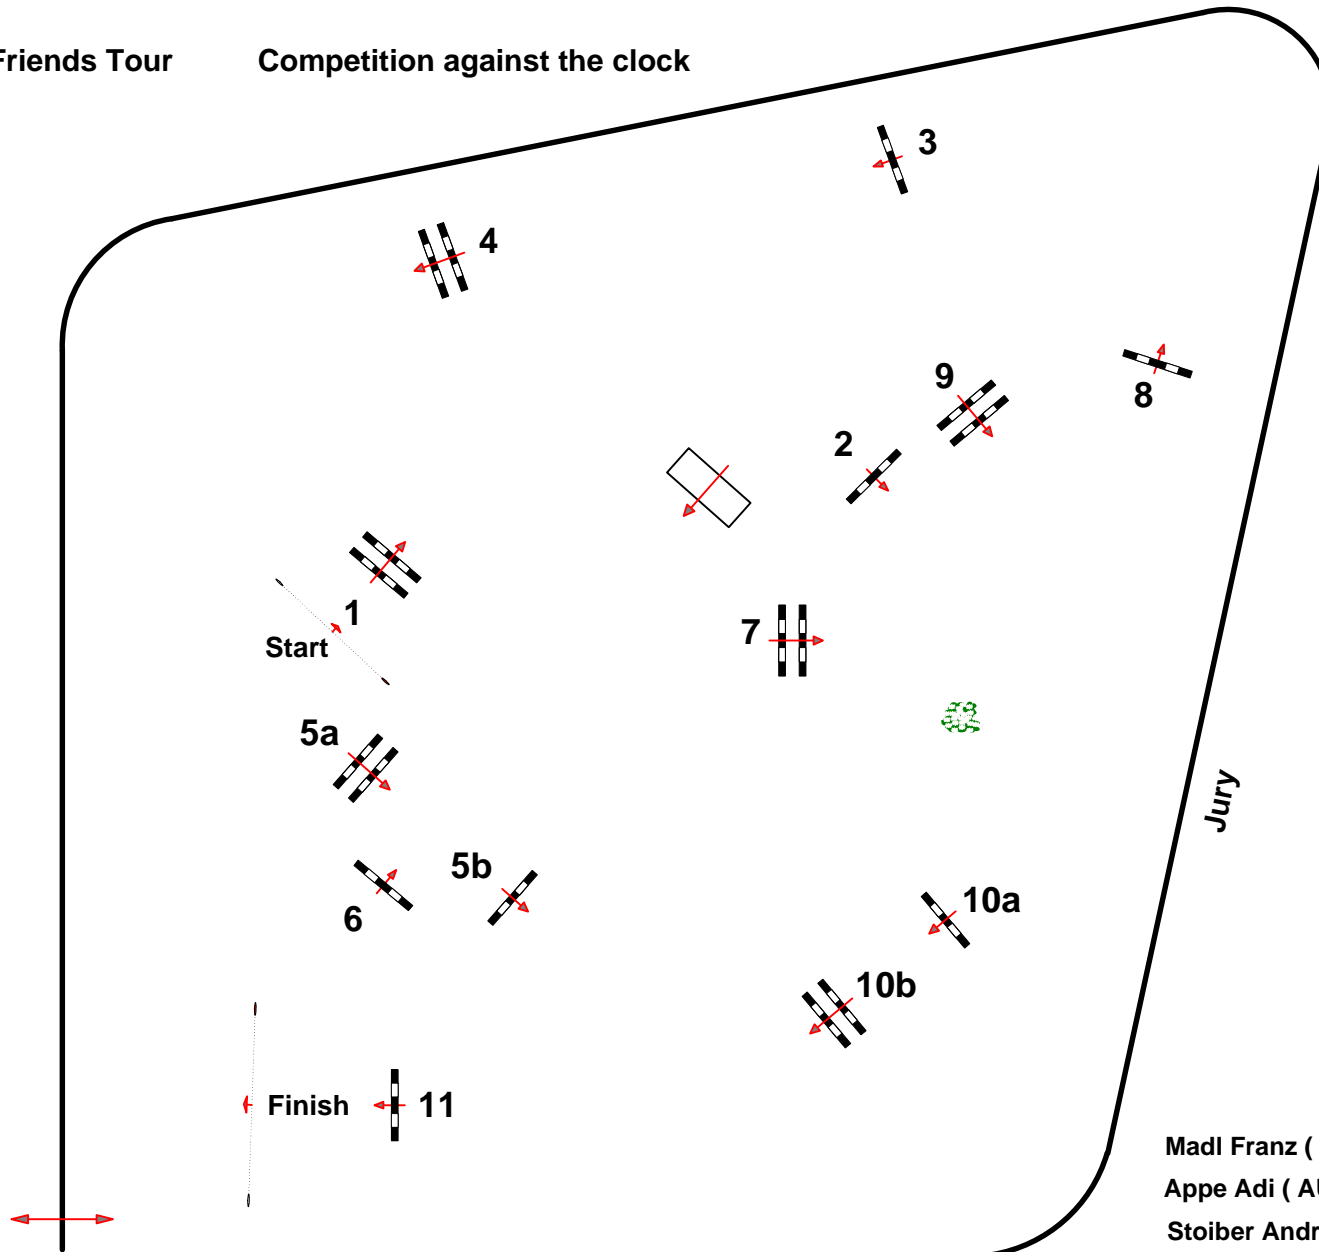

CSI *** Lamprechtshausen

26-29.Mai 2011

17

Friends Tour

Competition against the clock

Table: A

FEI RG / Art. 238.2.1

Height: 1.35 mtr.

Speed: 350 m/Min.

Length: 440 mtr.

Time allowed 76 sec.

Time limit 152 sec.

Obstacles : 11

Efforts: 13

JumpOff :

Length: 0 mtr.

Time allowed: 0 sec

Time limit: 0 sec.

Madi Franz (AUT)

Appe Adi (AUT)

Stoiber Andreas (AUT)