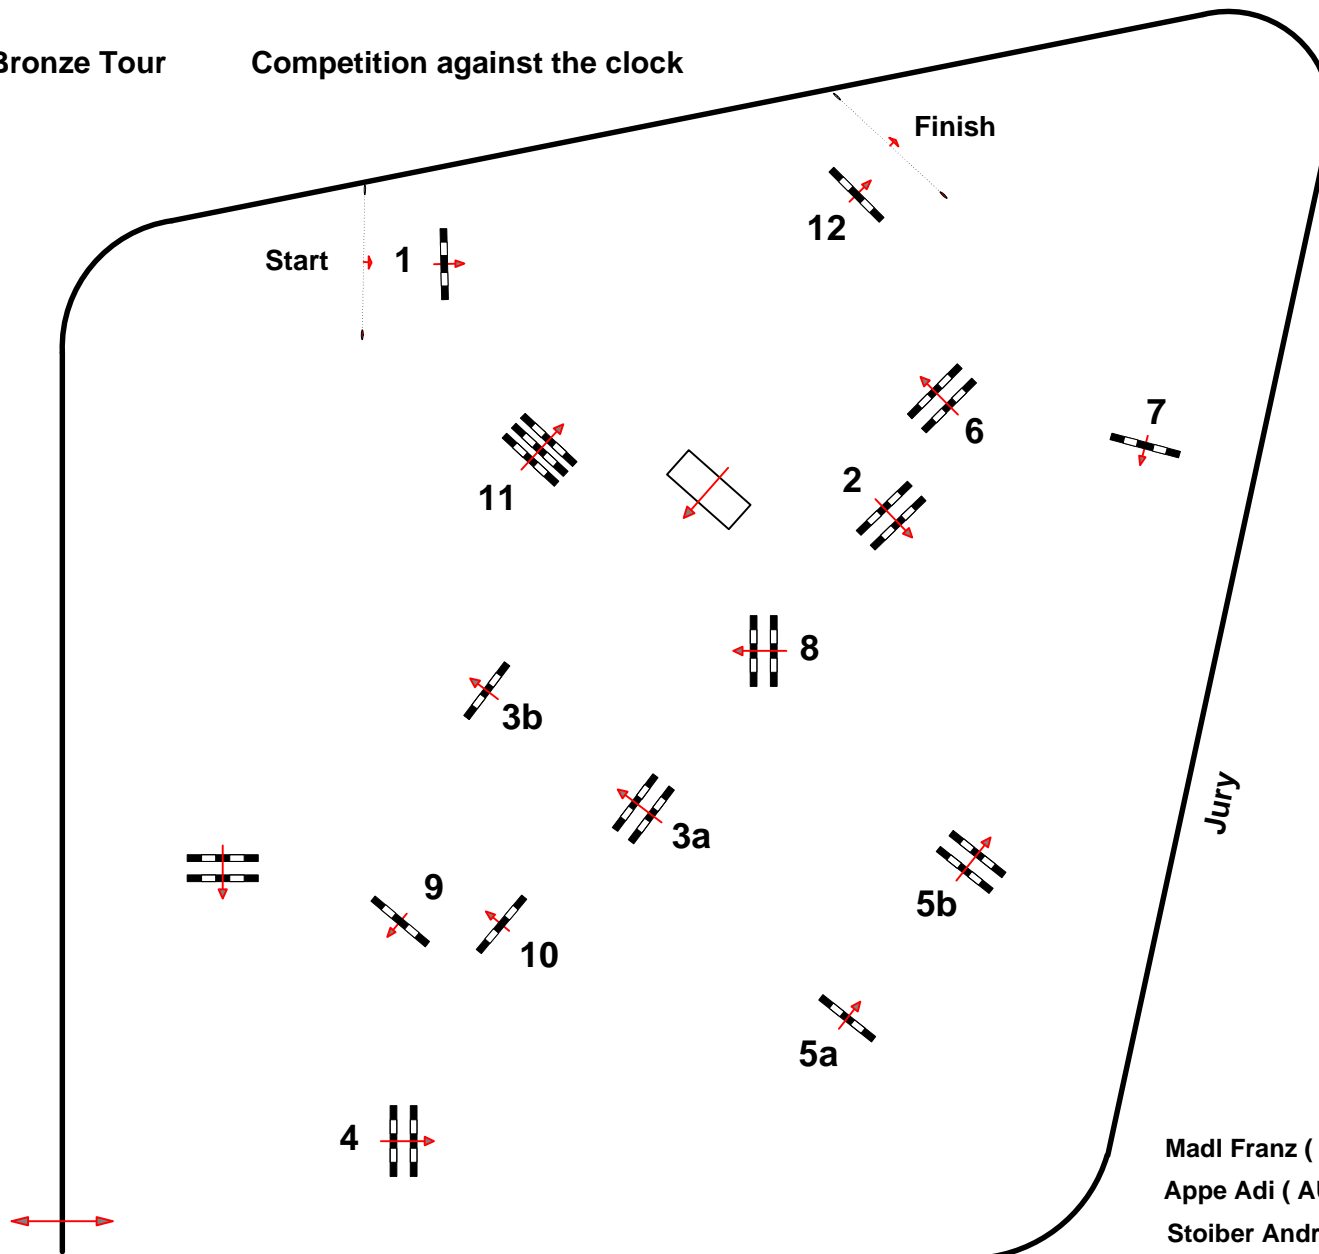

## CSI \*\*\* Lamprechtshausen

26-29.Mai 2011

18

Bronze Tour

Competition against the clock

Table: A

FEI RG / Art. 238 / 2.1

Height: 1.35 mtr.

Speed: 350 m/Min.

Length: 430 mtr.

Time allowed 74 sec.

Time limit 148 sec.

Obstacles : 12

Efforts: 14

JumpOff :

Length: 0 mtr.