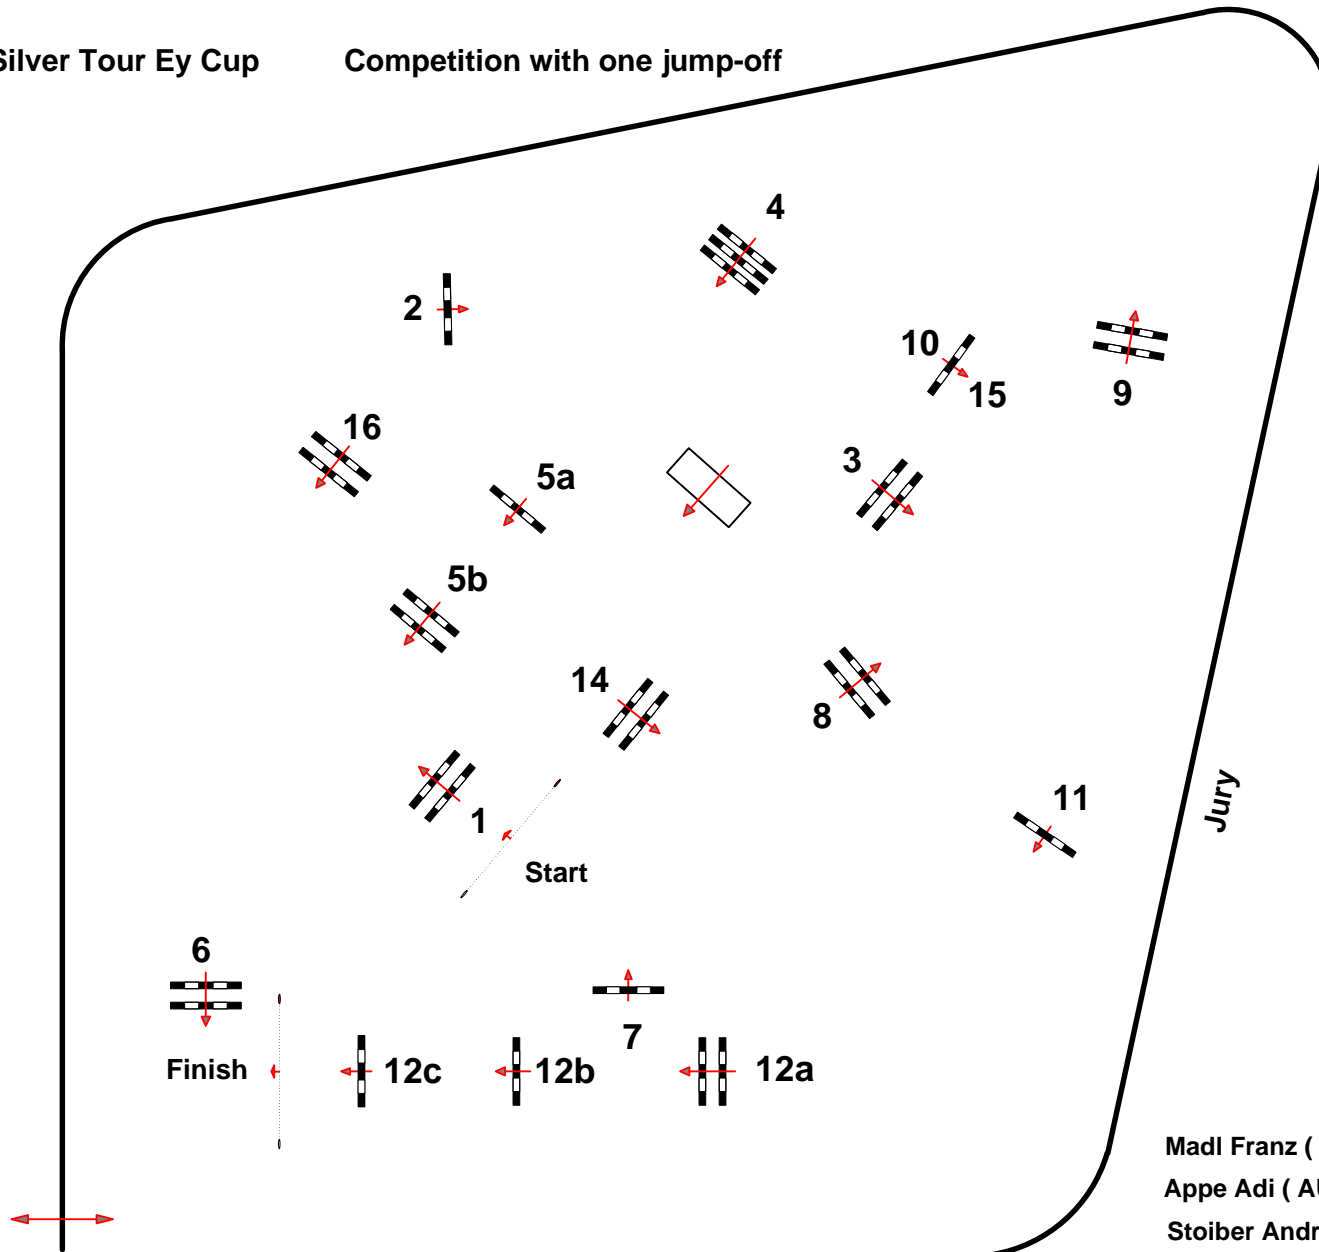

CSI *** Lamprechtshausen

26-29.Mai 2011

19

Silver Tour Ey Cup

Competition with one jump-off

Table:

FEI RG / Art. 238 / 2.2

Height: 1,45 mtr.

Speed: 350 m/Min.

Length: 430 mtr.

Time allowed 74 sec.

Time limit 148 sec.

Obstacles : 12

Efforts: 15

JumpOff :

5a-6-7-12ab-14-15-16

Length: 310 mtr.

Time allowed: 54 sec

Time limit: 108 sec.

Madi Franz (AUT)

Appe Adi (AUT)

Stoiber Andreas (AUT)