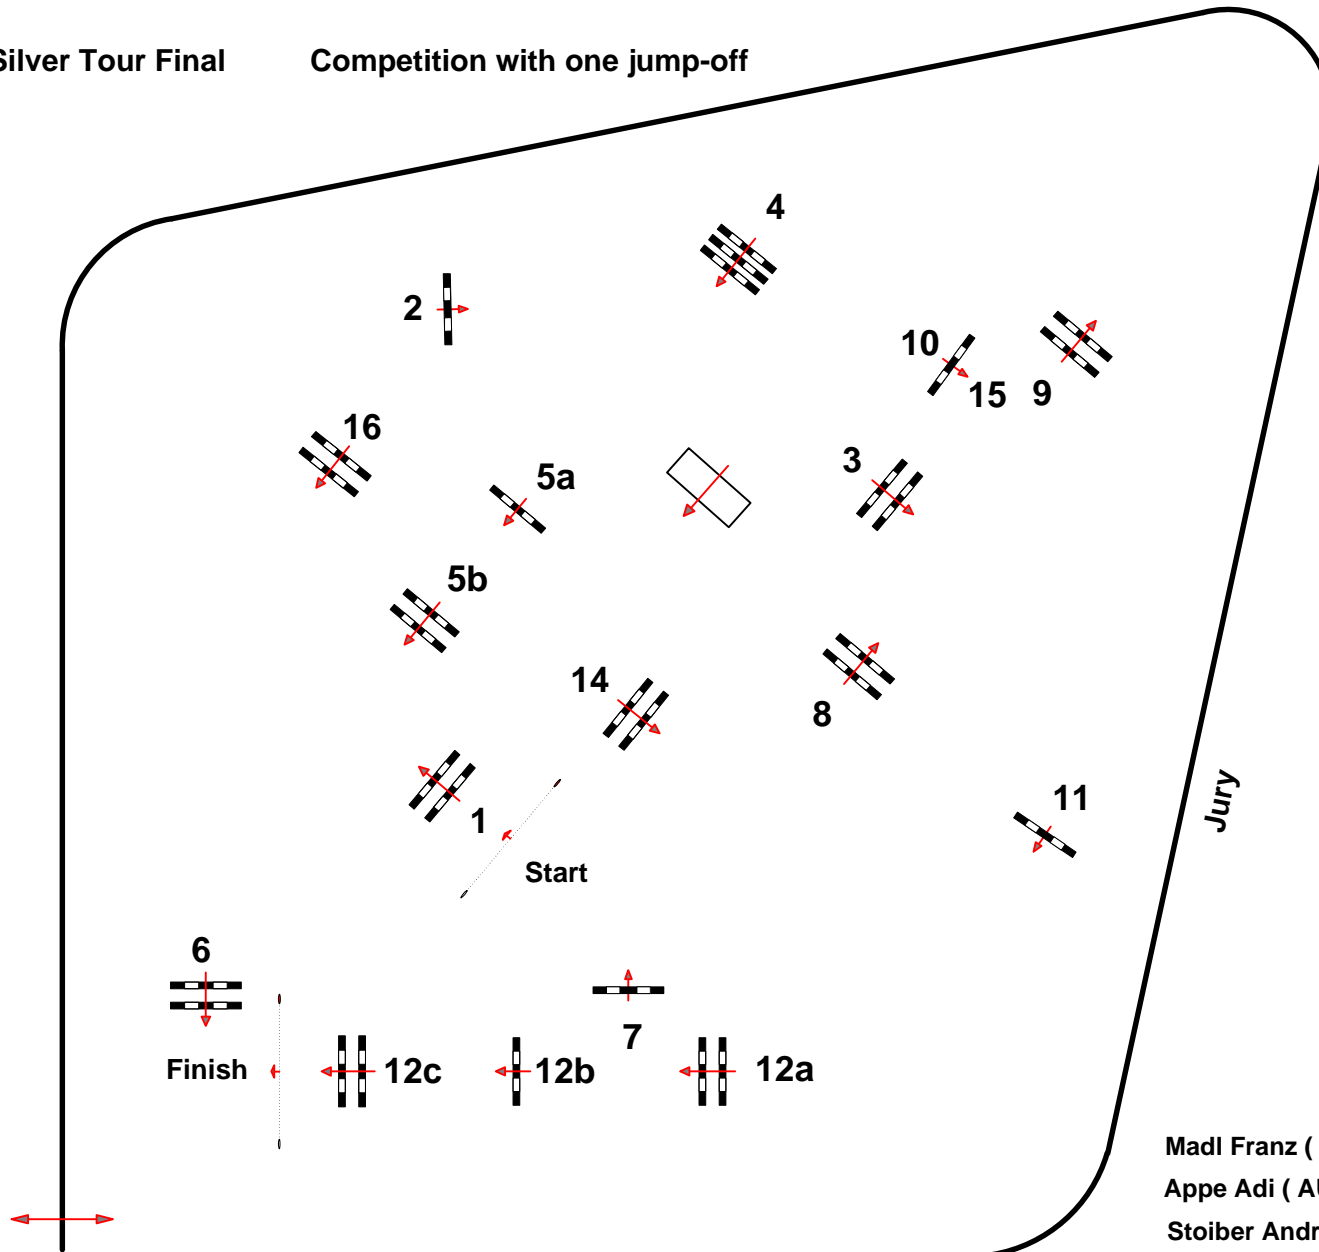

Madi

CSI *** Lamprechtshausen

26-29.Mai 2011

20

Silver Tour Final

Competition with one jump-off

Table: A

FEI RG / Art. 238 / 2.2

Height: 1,45 mtr.

Speed: 350 m/Min.

Length: 400 mtr.

Time allowed 69 sec.

Time limit 138 sec.

Obstacles : 12

Efforts: 15

JumpOff :

5a-6-7-12ab-14-15-16

Length: 310 mtr.

Time allowed: 54 sec

Time limit: 108 sec.

Madi Franz (AUT)

Appe Adi (AUT)

Stoiber Andreas (AUT)