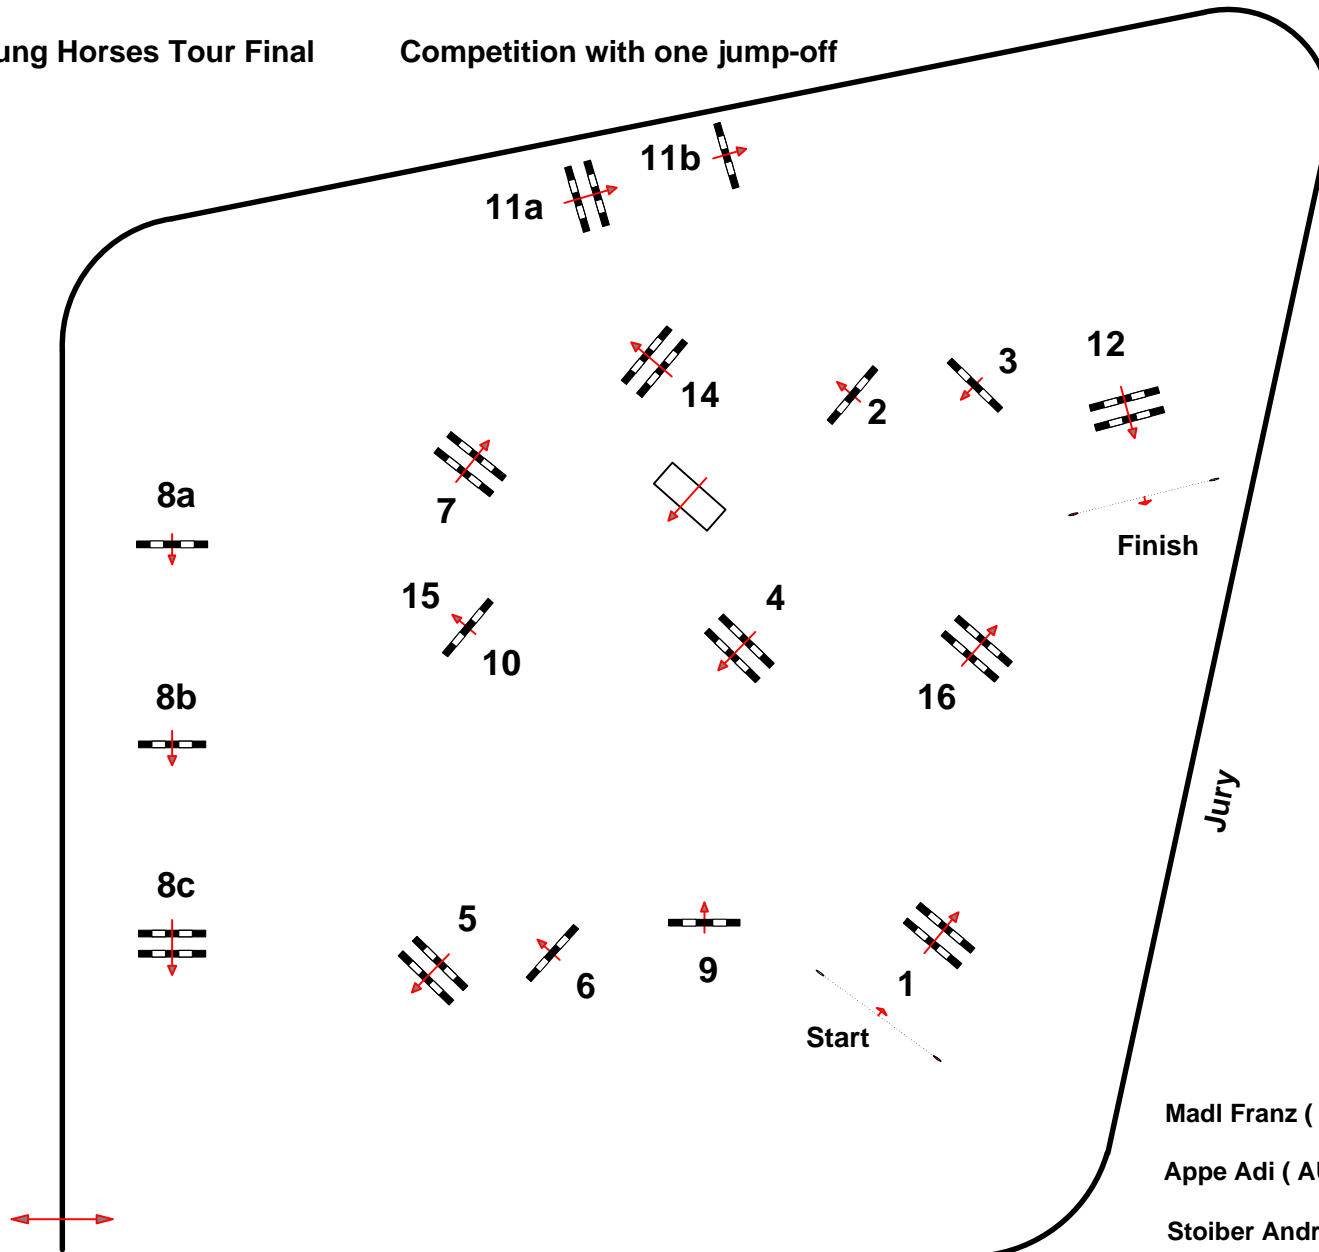

## CSI \*\*\* Lamprechtshausen

26-29.Mai 2011

23

Young Horses Tour Final

Competition with one jump-off

Table: A

FEI RG / Art. 238 / 2.2

Height: 1.30 / 1.35 mtr.

Speed: 350 m/Min.

Length: 440 mtr.

Time allowed 76 sec.

Time limit 152 sec.

Obstacles : 12

Efforts: 15

JumpOff :

**3-5-6-11ab-14-15-16**

Length: 320 mtr.

Time allowed: 55 sec

Time limit: 110 sec.

Madi Franz ( AUT )

Appe Adi ( AUT )

Stoiber Andreas ( AUT )