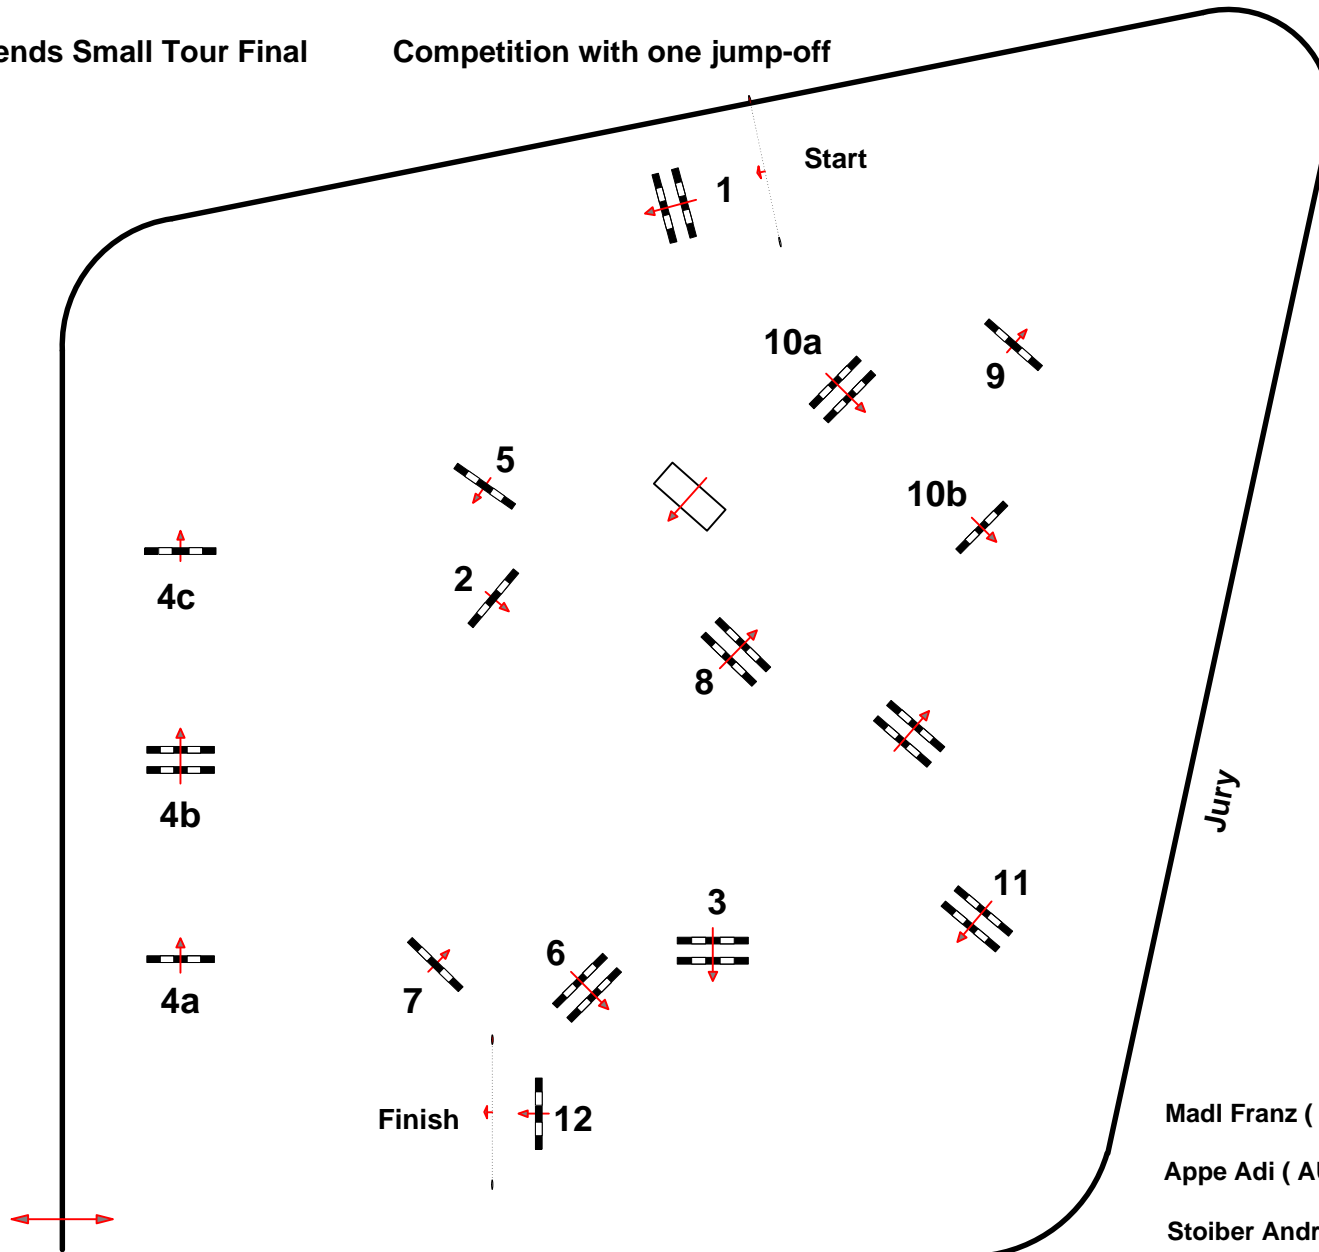

## CSI \*\*\* Lamprechtshausen

26-29.Mai 2011

24

Friends Small Tour Final

Competition with one jump-off

Table: A

FEI RG / Art. 238 / 2.2

Height: 1.20 mtr.

Speed: 350 m/Min.

Length: 450 mtr.

Time allowed 78 sec.

Time limit 156 sec.

Obstacles : 12

Efforts: 15

JumpOff :

**1-2-4bc-5-6-7-9**

Length: 320 mtr.

Time allowed: 55 sec

Time limit: 110 sec.

Madi Franz ( AUT )

Appe Adi ( AUT )

Stoiber Andreas ( AUT )