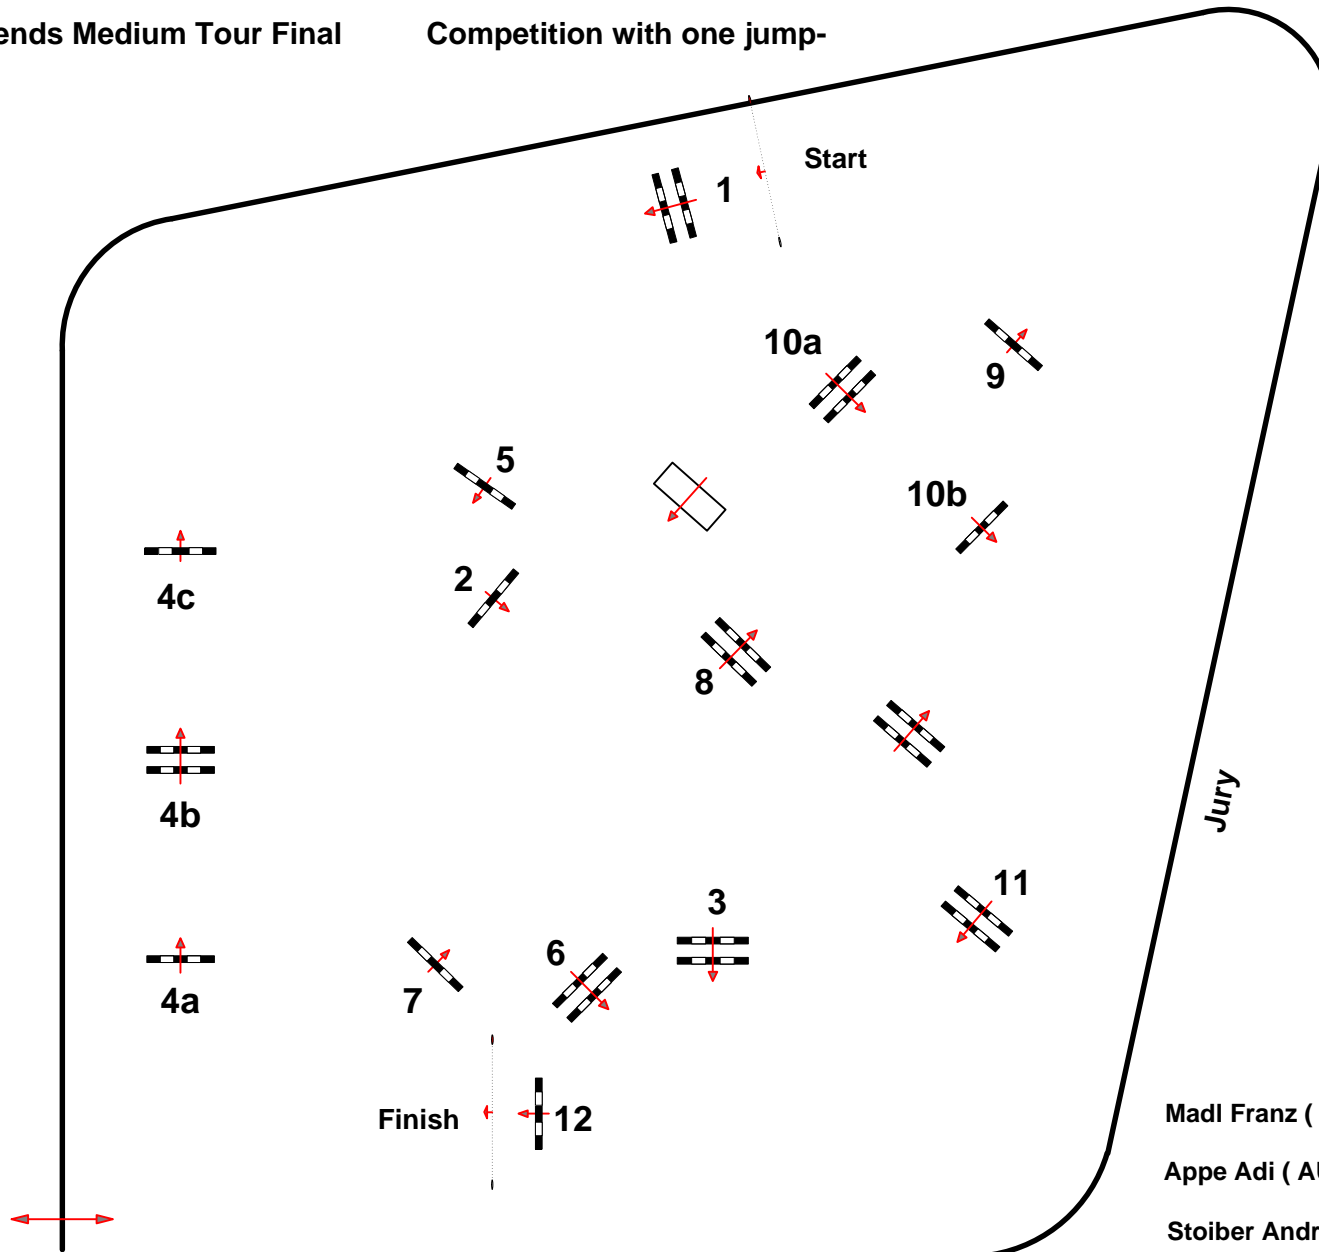

Madi

CSI *** Lamprechtshausen

26-29.Mai 2011

25

Friends Medium Tour Final
off

Competition with one jump-

Table: A

FEI RG / Art. 238 / 2.2

Height: 1.30 mtr.

Speed: 350 m/Min.

Length: 450 mtr.

Time allowed 78 sec.

Time limit 156 sec.

Obstacles : 12

Efforts: 15

JumpOff :

1-2-4bc-5-6-7-9

Length: 320 mtr.

Time allowed: 55 sec

Time limit: 110 sec.

Madi Franz (AUT)

Appe Adi (AUT)

Stoiber Andreas (AUT)