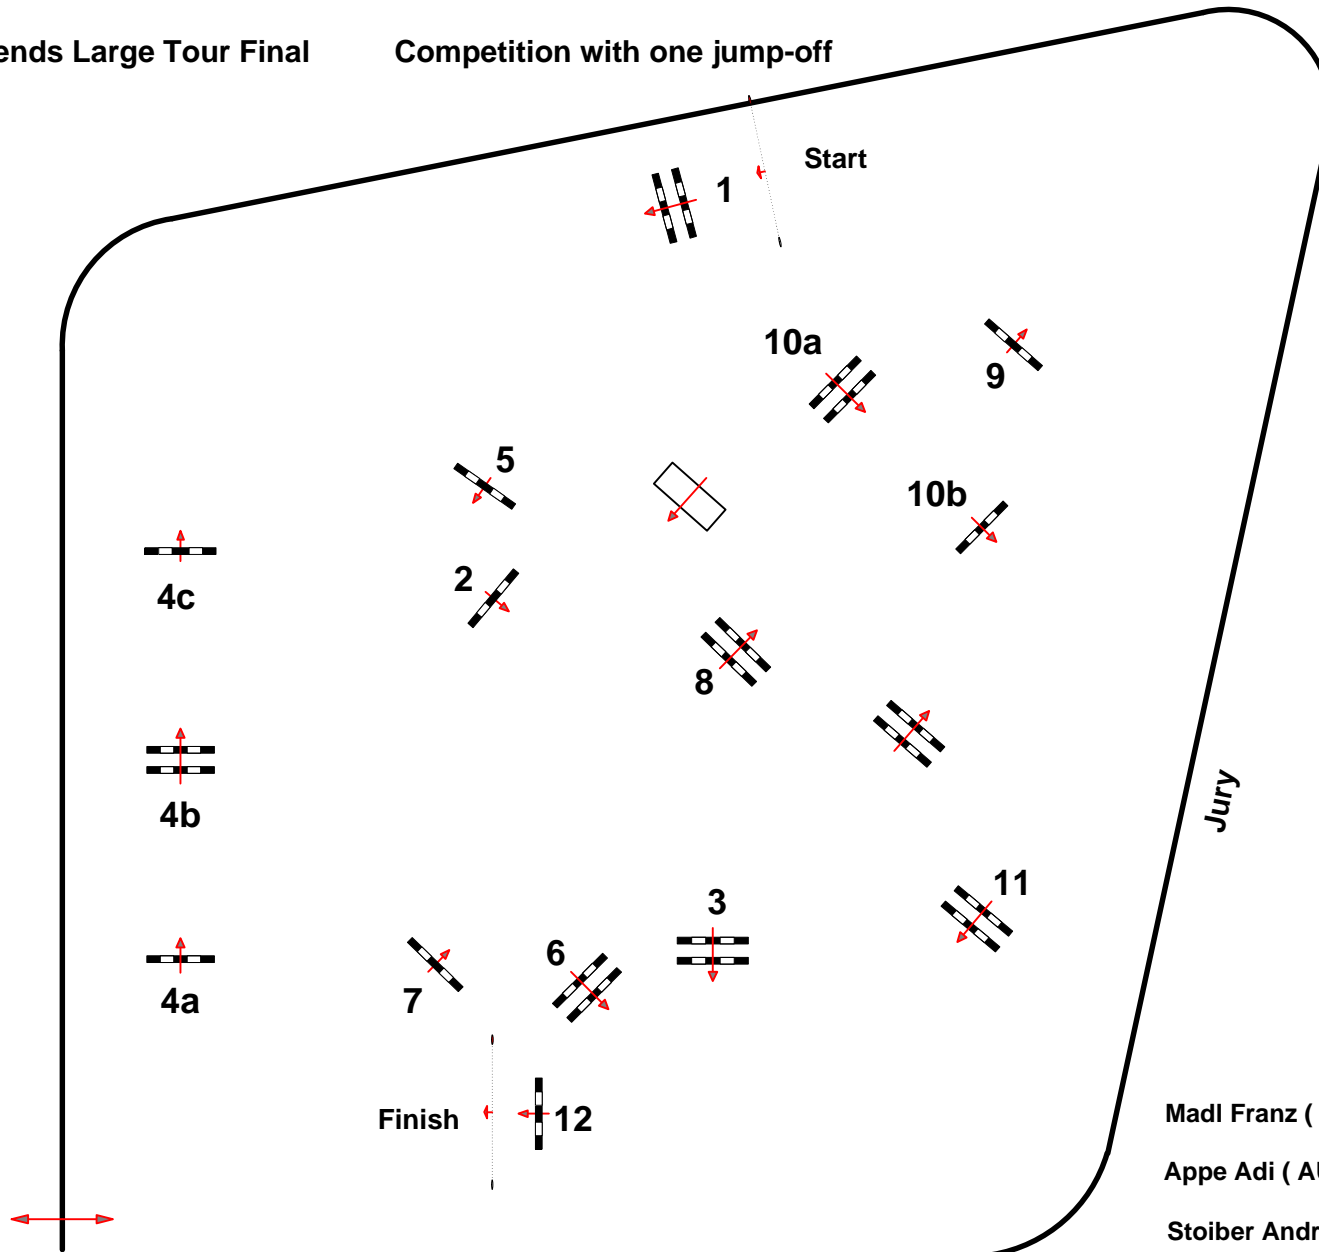

CSI *** Lamprechtshausen

26-29.Mai 2011

26

Friends Large Tour Final

Competition with one jump-off

Table: A

FEI RG / Art. 238 / 2.2

Height: 1.40 mtr.

Speed: 350 m/Min.

Length: 450 mtr.

Time allowed 78 sec.

Time limit 156 sec.

Obstacles : 12

Efforts: 15

JumpOff :

1-2-4bc-5-6-7-9

Length: 320 mtr.

Time allowed: 55 sec

Time limit: 110 sec.

Madi Franz (AUT)

Appe Adi (AUT)

Stoiber Andreas (AUT)