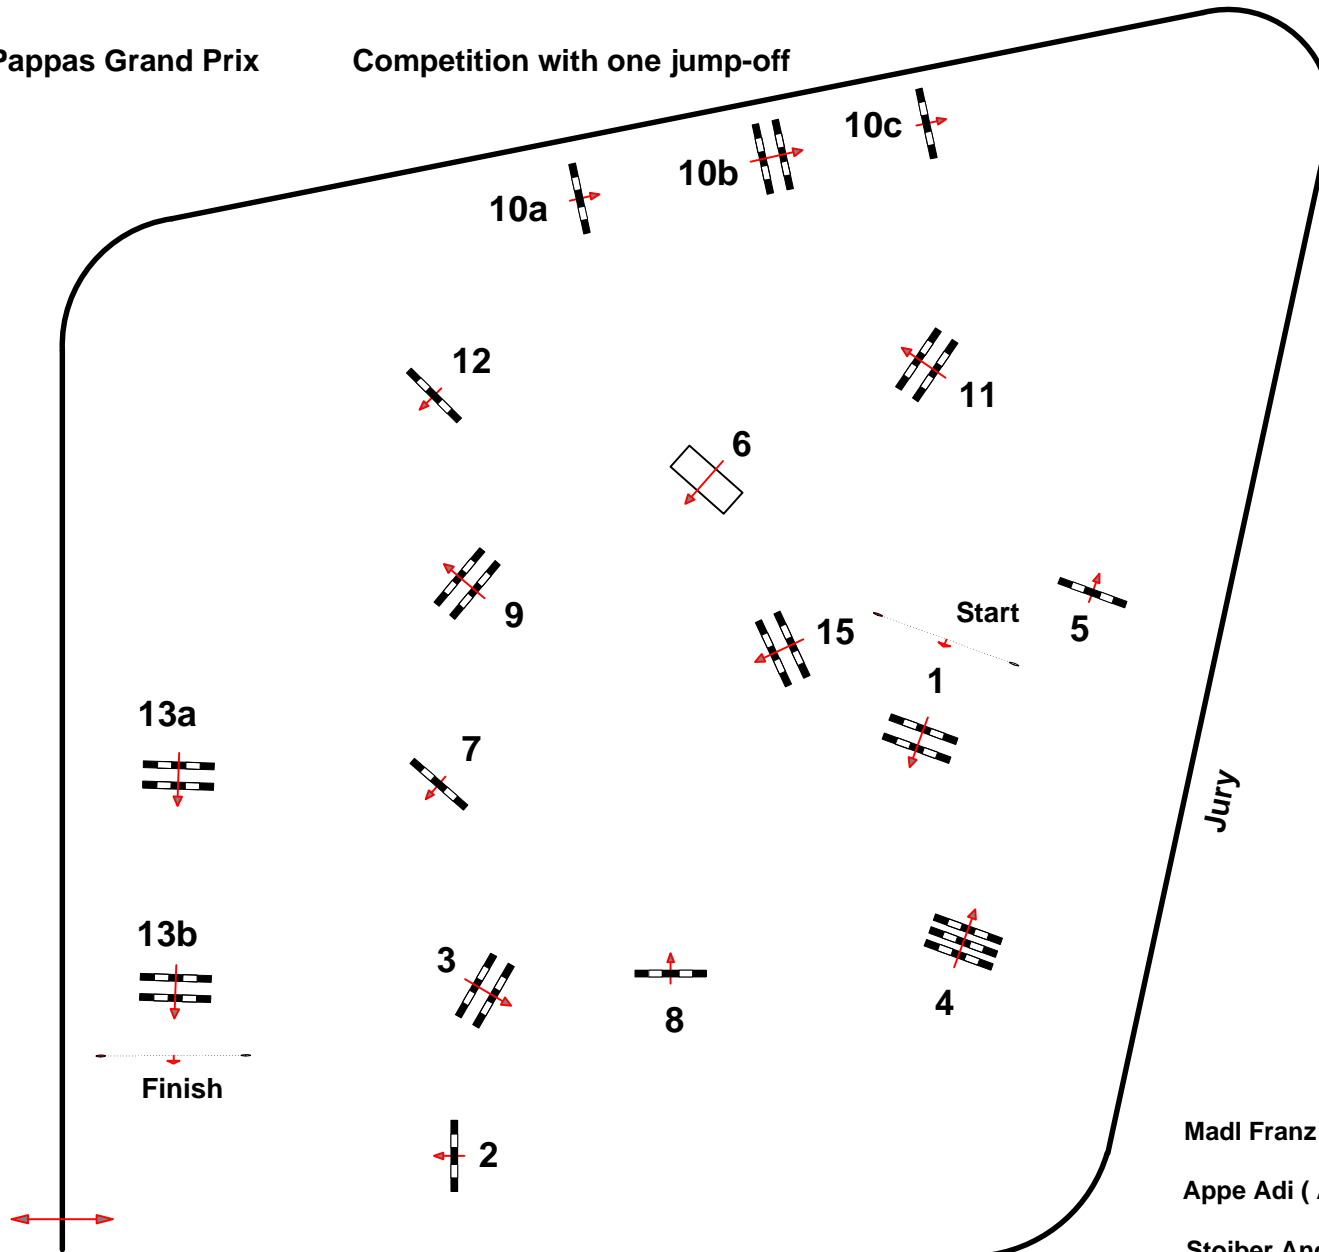

# CSI \*\*\* Lamprechtshausen

26-29.Mai 2011

27

Pappas Grand Prix

Competition with one jump-off

Table: A

FEI RG / Art. 238 / 2.1

Height: 1.55 mtr.

Speed: 400 m/Min.

Length: 540 mtr.

Time allowed 81 sec.

Time limit 162 sec.

Obstacles : 13

Efforts: 16

JumpOff :

**1-2-3-5-12-9-10bc-15**

Length: 430 mtr.

Time allowed: 65 sec

Time limit: 130 sec.

Madi Franz ( AUT )

Appe Adi ( AUT )

Stoiber Andreas ( AUT )