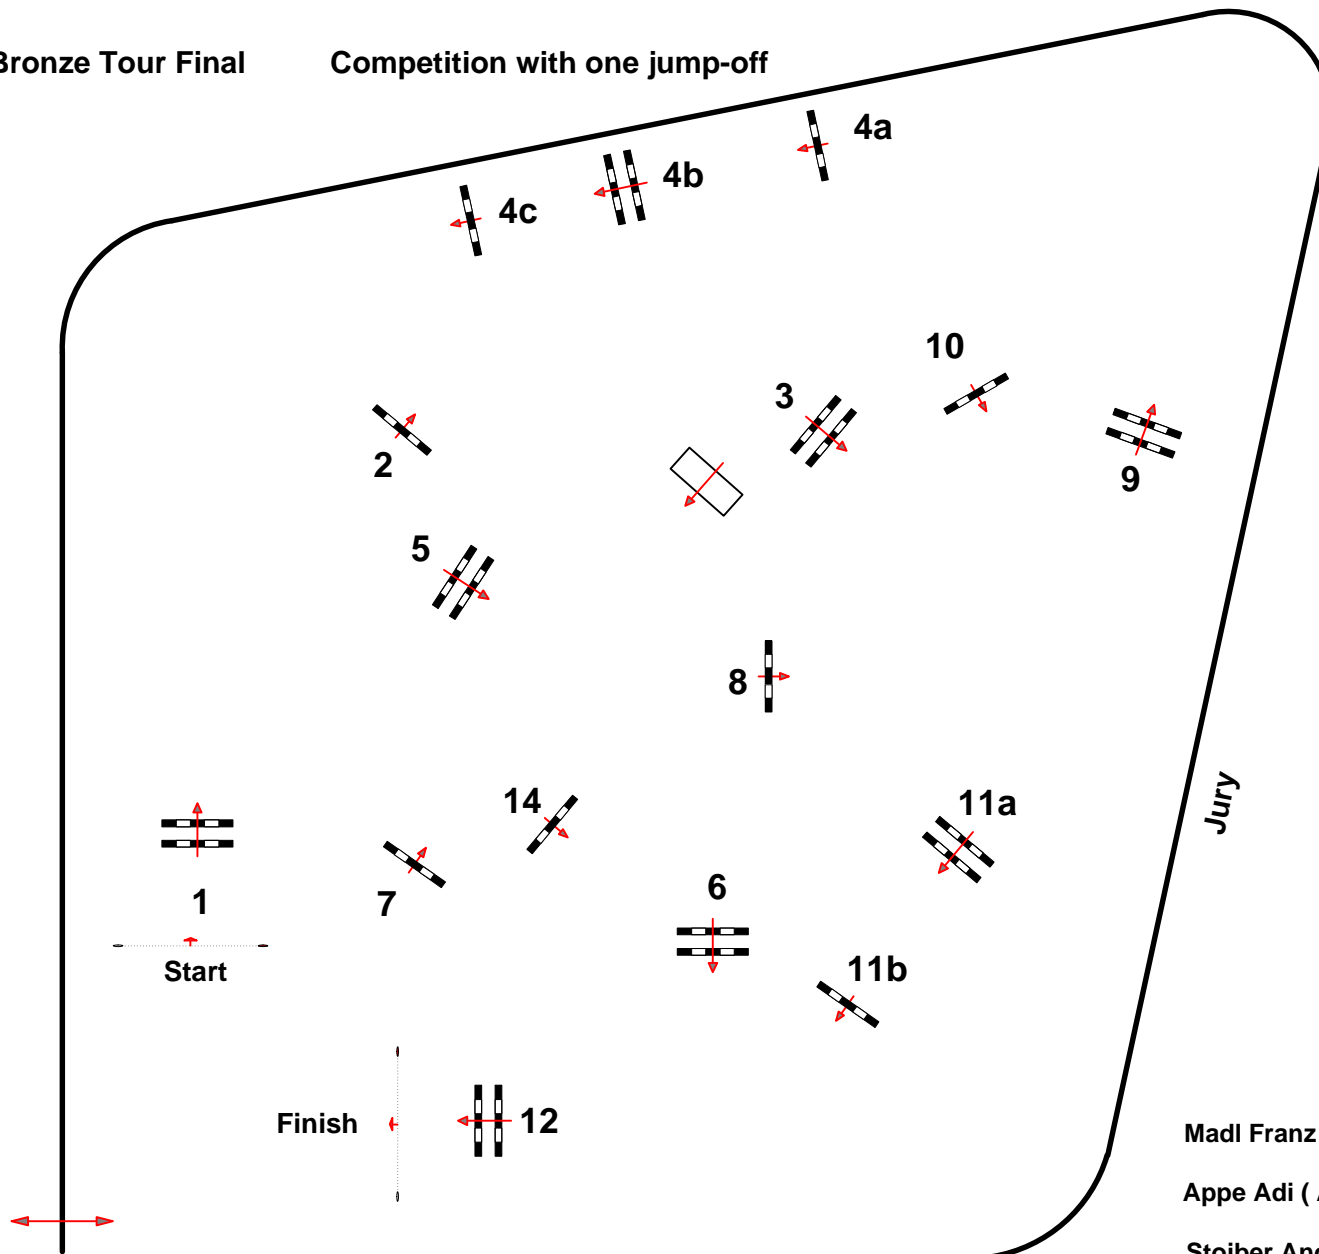

Madi

CSI *** Lamprechtshausen

26-29.Mai 2011

28

Bronze Tour Final

Competition with one jump-off

Table: A

FEI RG / Art. 238 2.2

Height: 1.40 mtr.

Speed: 350 m/Min.

Length: 440 mtr.

Time allowed 76 sec.

Time limit 152 sec.

Obstacles : 12

Efforts: 15

JumpOff :

10-11a-8-4bc-14-1-2

Length: 320 mtr.

Time allowed: 55 sec

Time limit: 110 sec.

Madl Franz (AUT)

Appe Adi (AUT)

Stoiber Andreas (AUT)