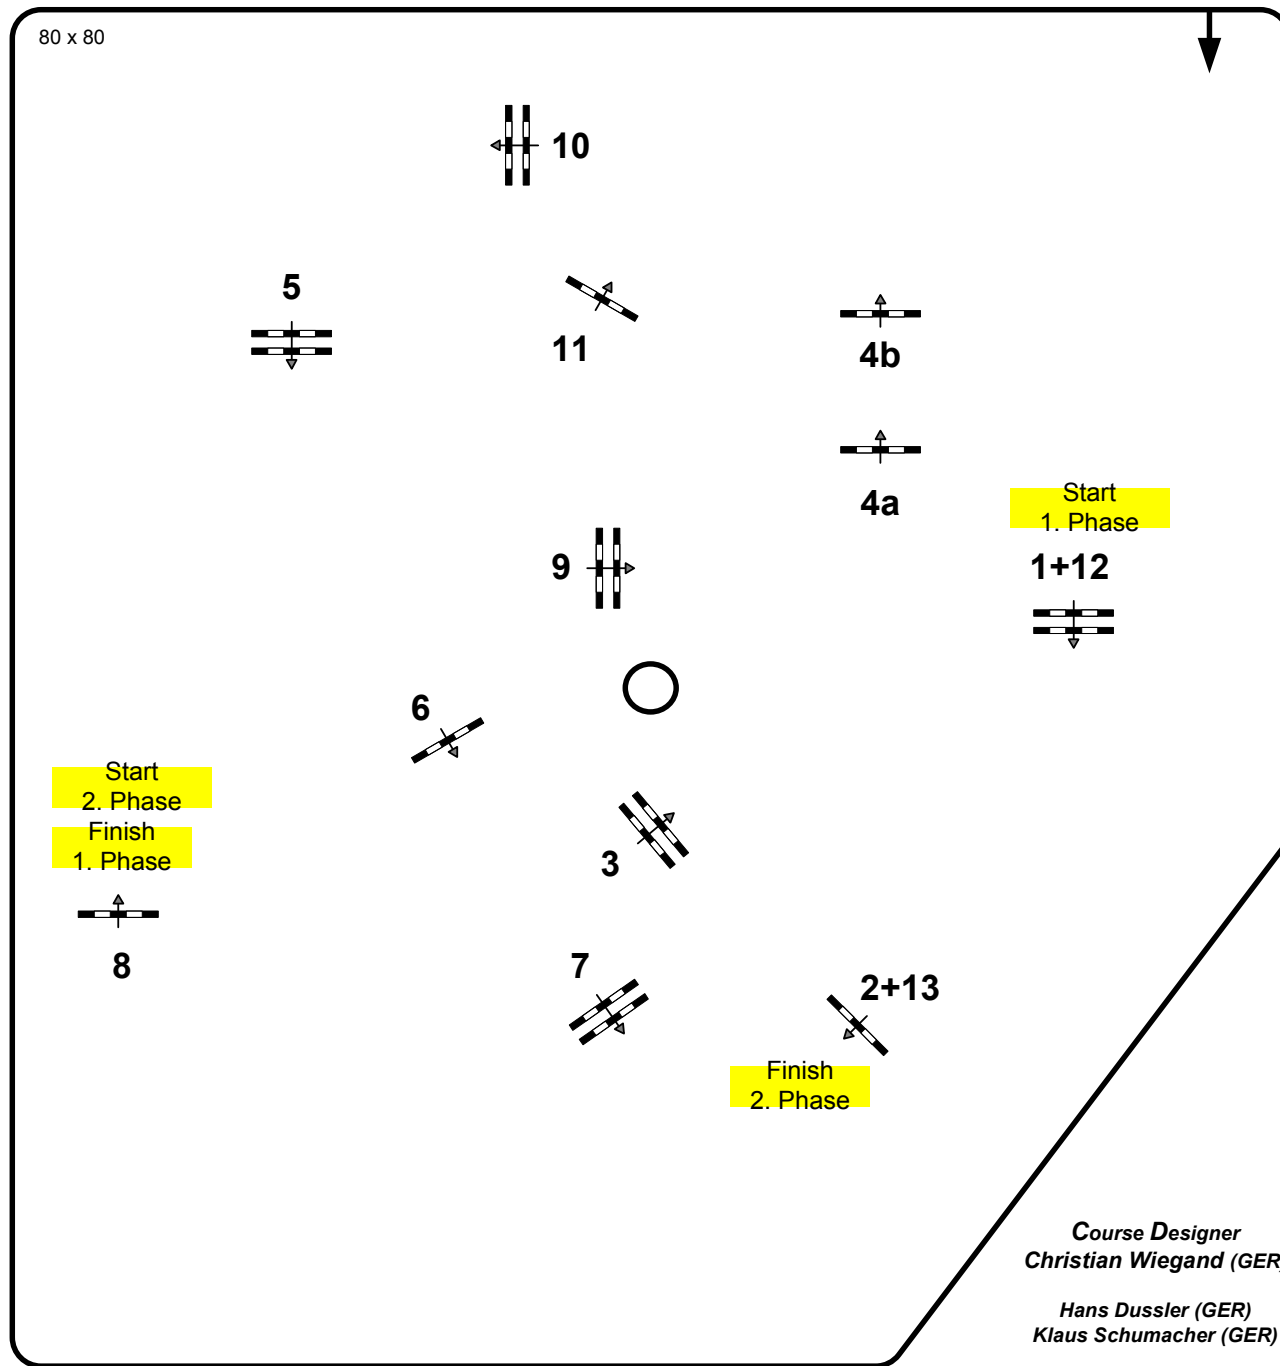

Length: 320 m

Time Allowed: 55 sec

Time Limit: 110 sec

Obstacles: 7

Efforts: 8

Penalty Seconds:

Jump-Off:

9 - 13

Length: 270 m

Time Allowed: 47 sec

Time Limit: 94 sec

Course Designer  
 Christian Wiegand (GER)  
 Hans Dussler (GER)  
 Klaus Schumacher (GER)