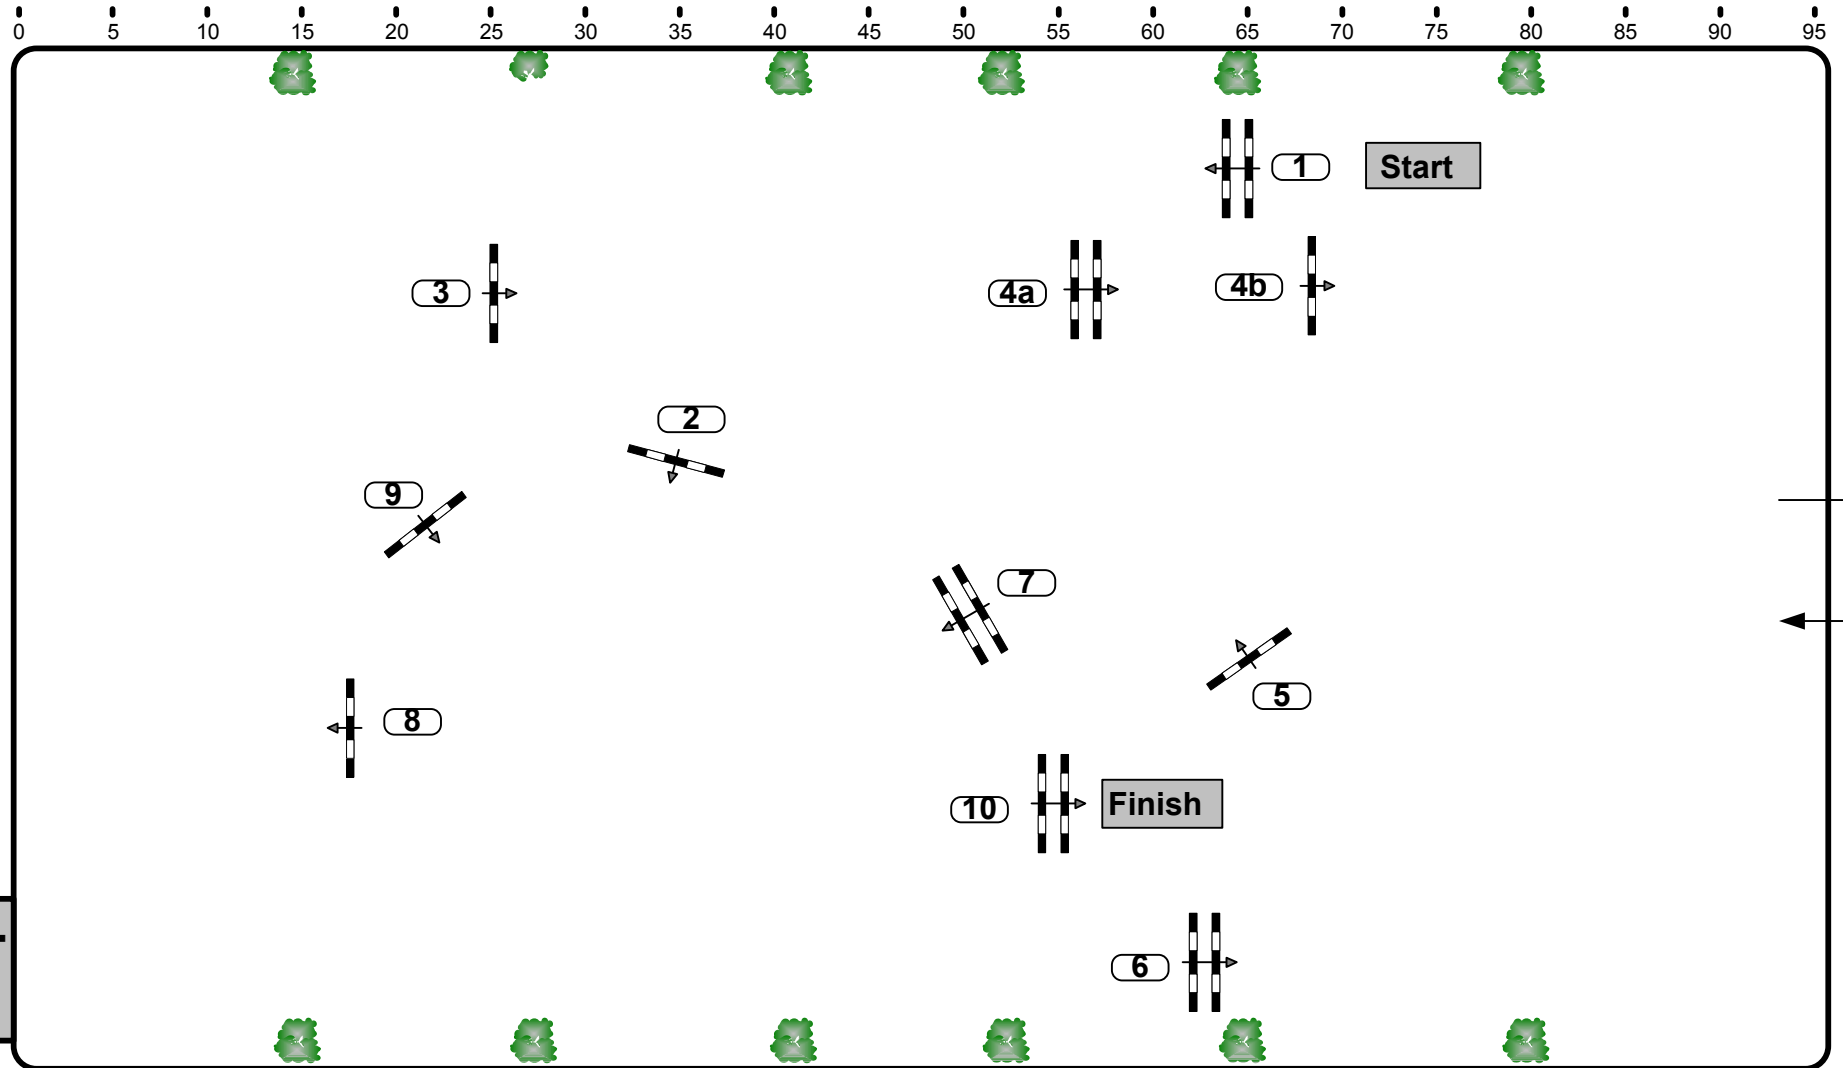

Pferdefestival Redefin 2011

Class No.:

1

Small Tour

Freitag, 13. Mai 2011

Start:

Table: A
National RG:
FEI RG / Art. 238.2.1
Height: 1,35 m

Speed: 350 m/min
Length: 380 m
Time allowed: 66 sec
Time limit: 132 sec

Obstacles: 9
Efforts: 11
Penalty sec:
Closed combination:

1st Jump-off:
Length: 0 m
Time allowed: 0 sec
Time limit: 0 sec

2nd Jump-off:
Length: 0 m
Time allowed: 0 sec
Time limit: 0 sec

Jury

Course Designer Wolfgang Meyer (GER)/Christian Wiegand(GER)