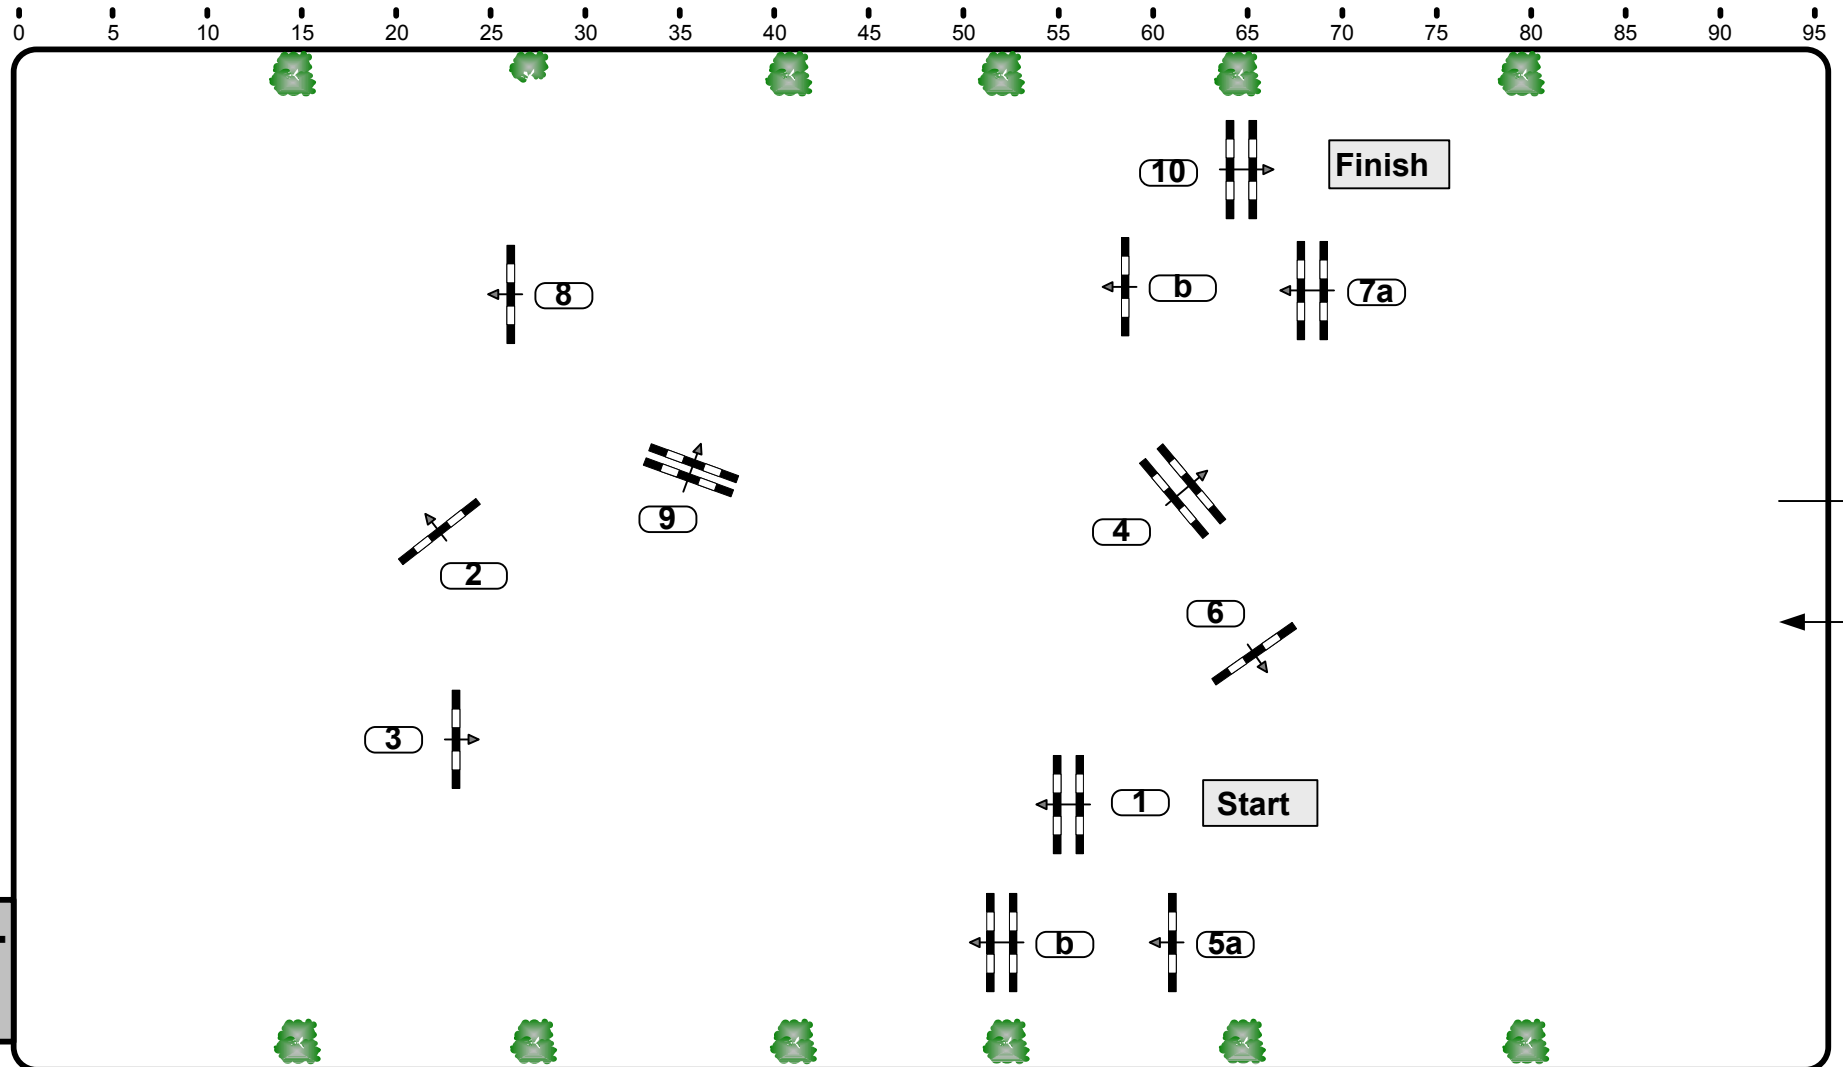

# Pferdefestival Redefin 2011

Class No.:

**2**

Medium Tour

Competition against the clock

Freitag, 13. Mai 2011

Table: A  
National RG:  
FEI RG / Art. 238.2.1  
Height: 1,40 m

Speed: 350 m/min  
Length: 430 m  
Time allowed: 74 sec  
Time limit: 148 sec

Obstacles: 10  
Efforts: 12  
Penalty sec:  
Closed combination:

1st Jump-off:  
Length: 0 m  
Time allowed: 0 sec  
Time limit: 0 sec

2nd Jump-off:  
Length: 0 m  
Time allowed: 0 sec  
Time limit: 0 sec