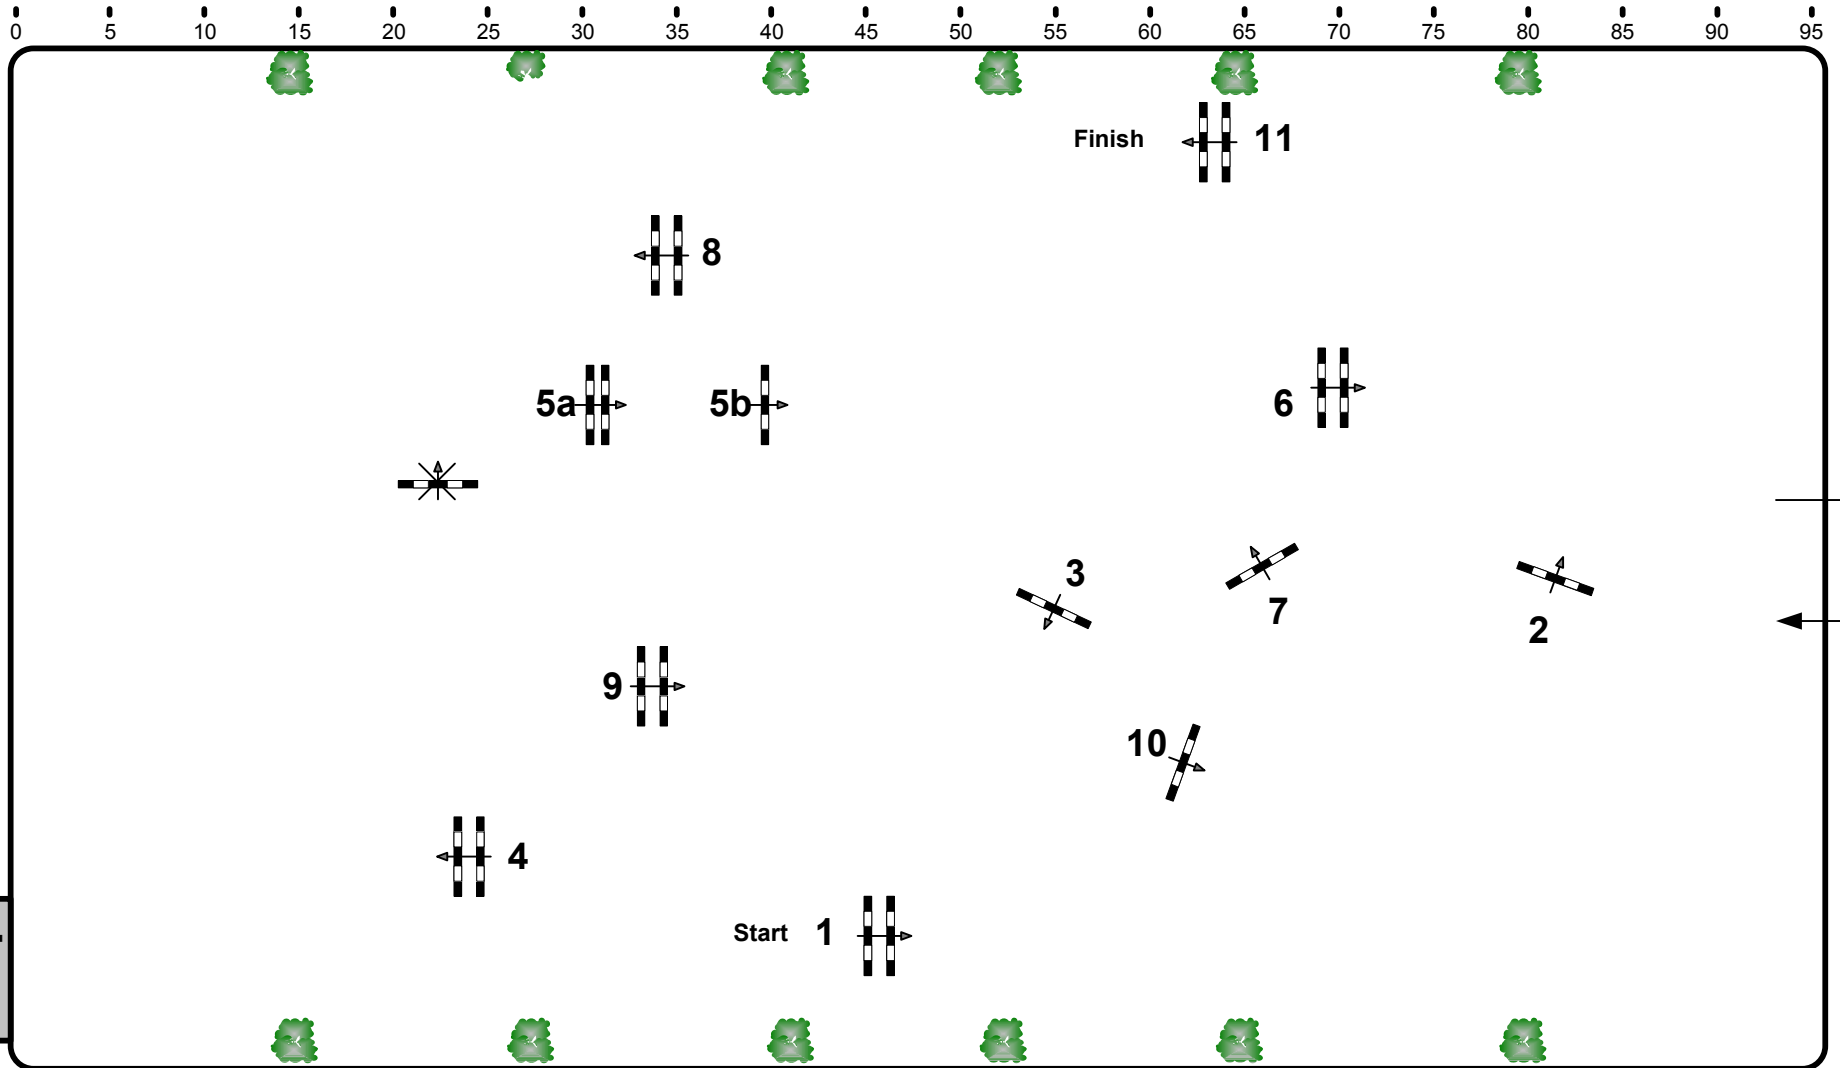

Pferdefestival Redefin 2011

Class No.: **11** Youngster Tour

Competition against the clock

Freitag, 13. Mai 2011

Start: 15:00

Table: A	Speed: 350 m/min	Obstacles: 11	1st Jump-off: 0 m	2nd Jump-off: 0 m
National RG:	Length: 460 m	Efforts: 12	Length: 0 m	Length: 0 m
FEI RG / Art. 238.2.1	Time allowed: 79 sec	Penalty sec:	Time allowed: 0 sec	Time allowed: 0 sec
Height: 1,35 m	Time limit: 158 sec	Closed combination:	Time limit: 0 sec	Time limit: 0 sec