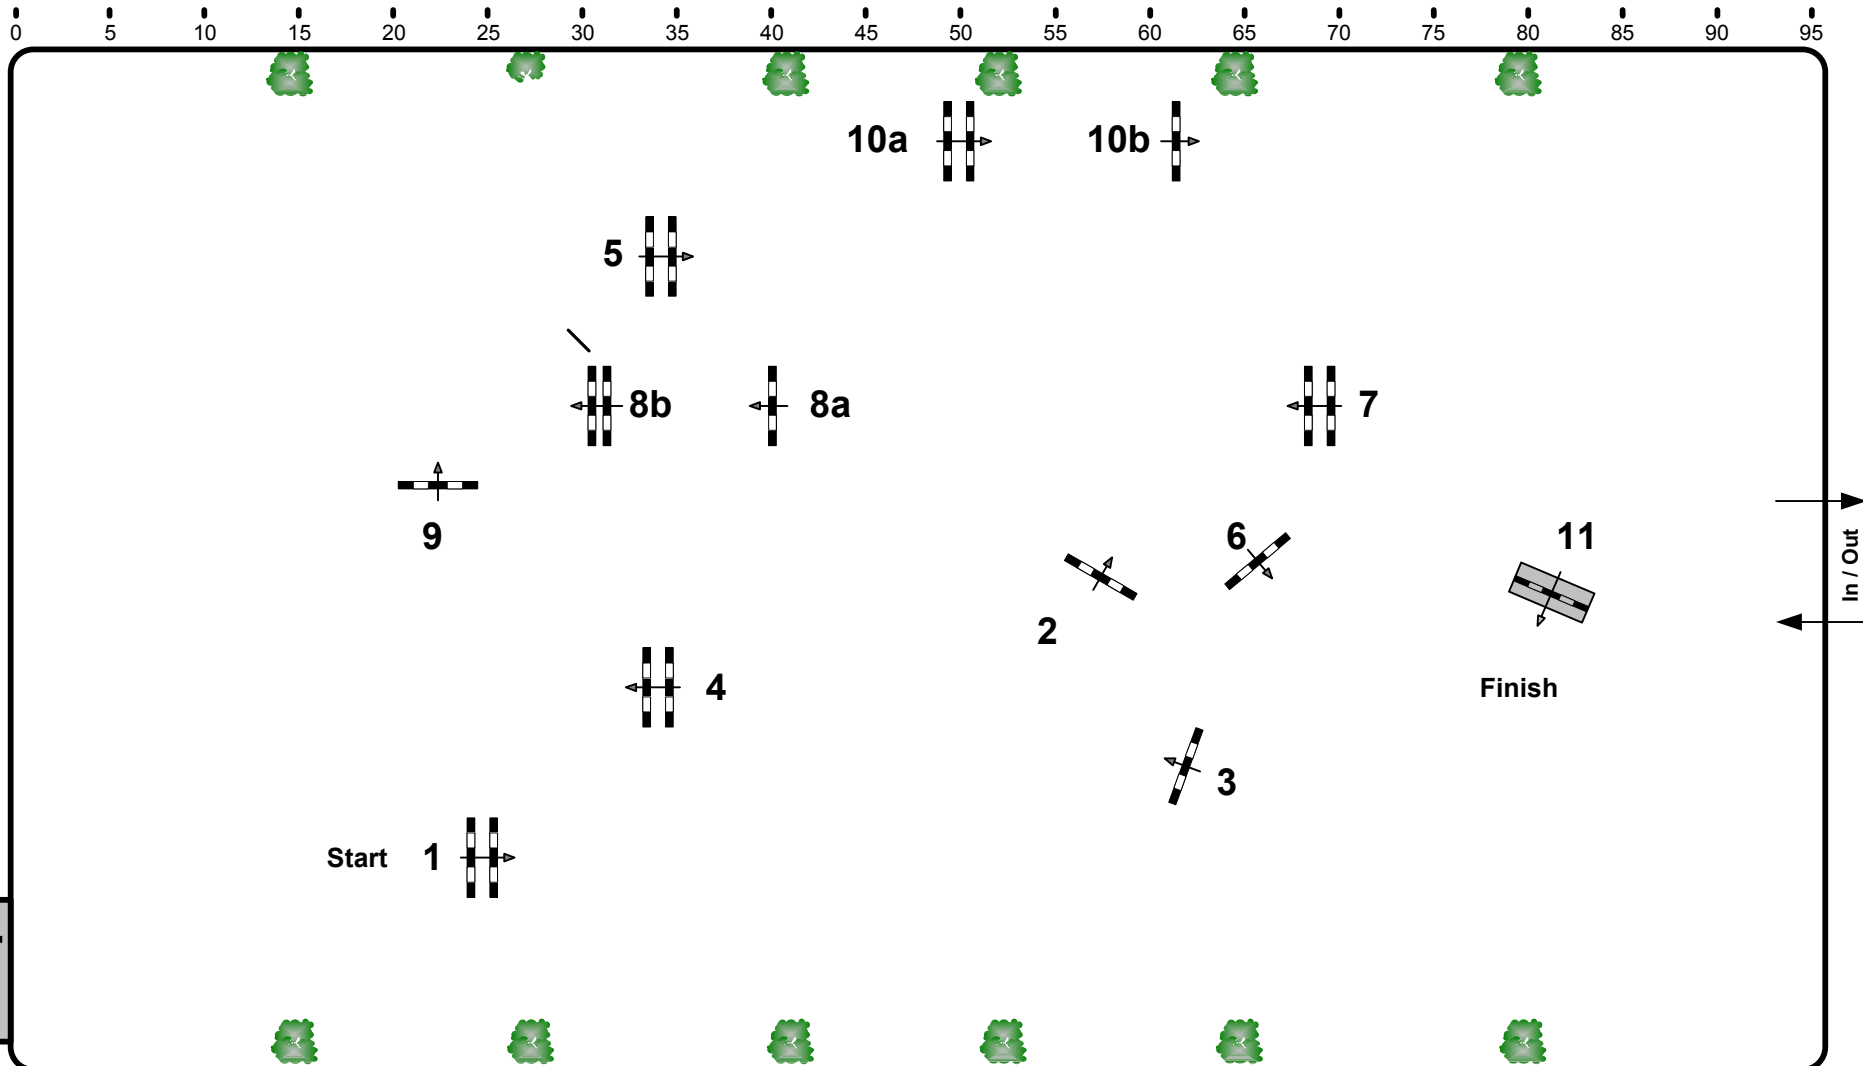

Pferdefestival Redefin 2011

Class No.:

3

Big Tour

Competition against the clock

Freitag, 13. Mai 2011

Start: 17:30

Table: A
National RG:
FEI RG / Art. 238.2.1
Height: 1,45 m

Speed: 350 m/min
Length: 470 m
Time allowed: 81 sec
Time limit: 162 sec

Obstacles: 11
Efforts: 13
Penalty sec:
Closed combination:

1st Jump-off:
Length: 0 m
Time allowed: 0 sec
Time limit: 0 sec

2nd Jump-off:
Length: 0 m
Time allowed: 0 sec
Time limit: 0 sec