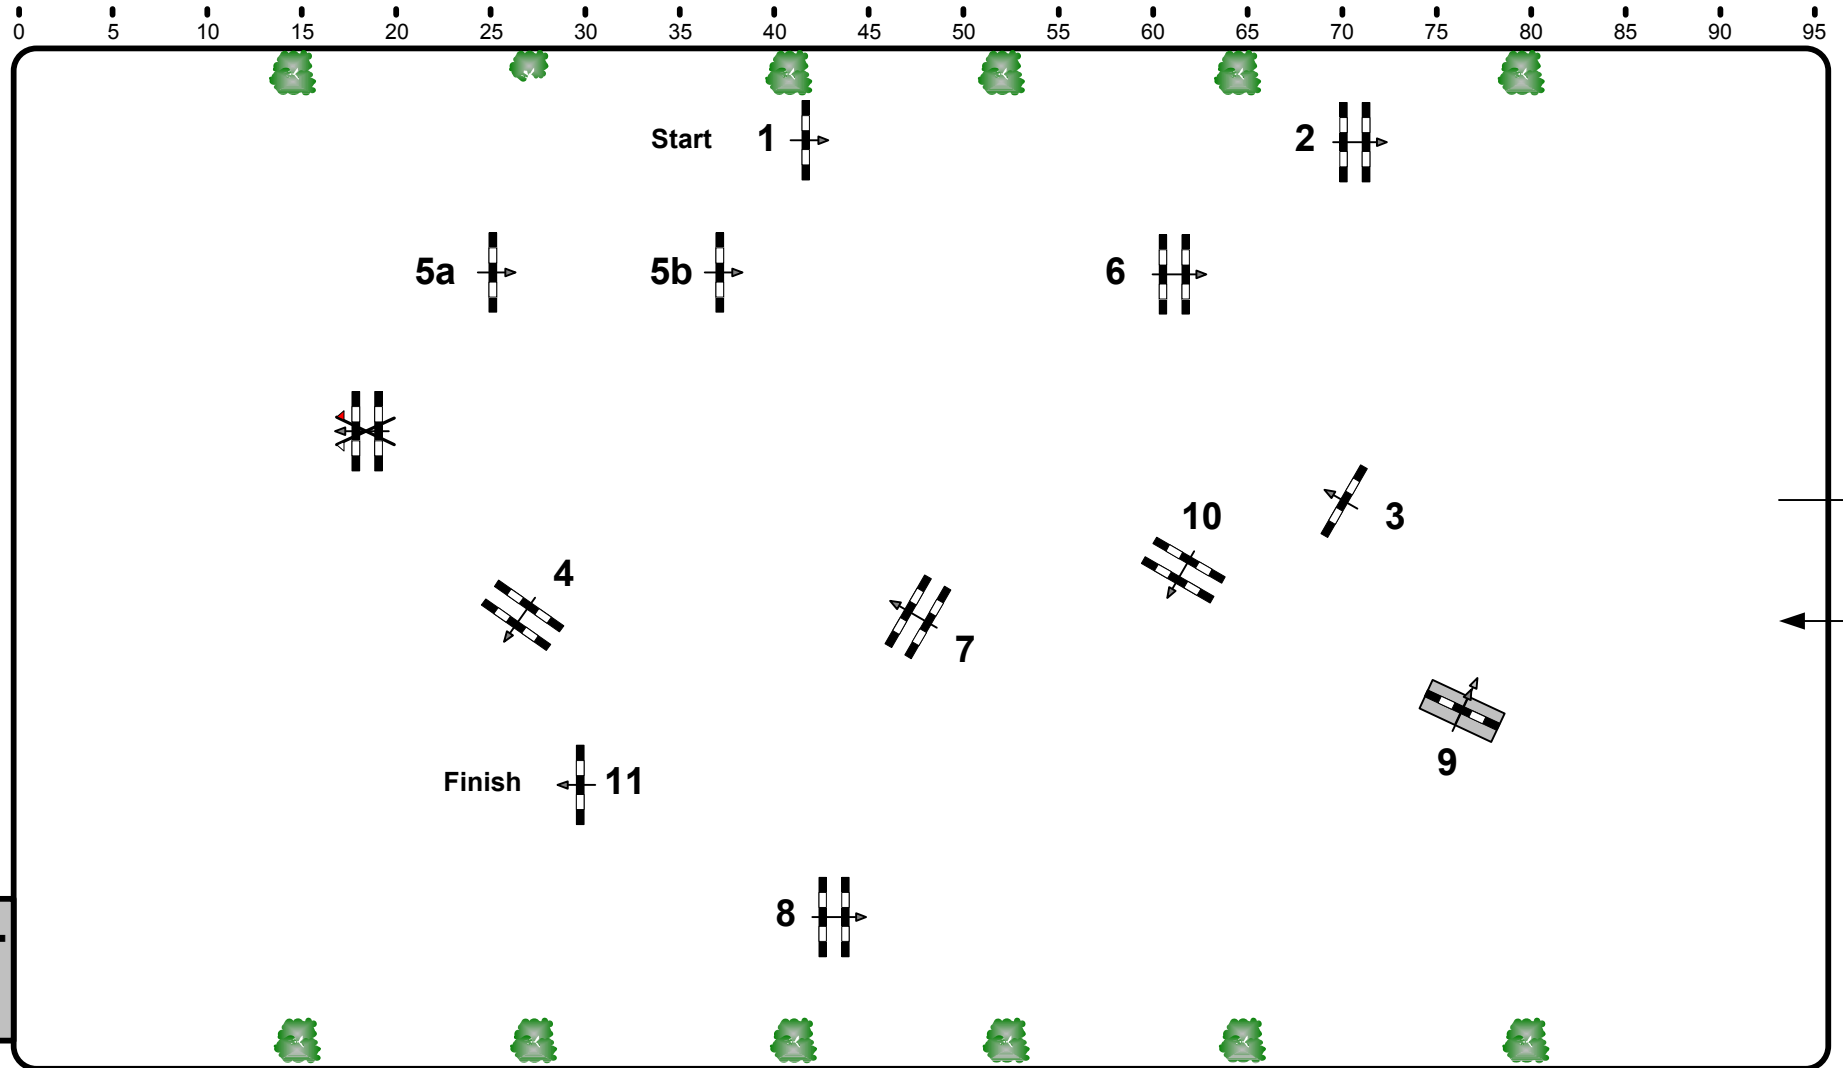

Pferdefestival Redefin 2011

Class No.:

5

Small Tour

Competition against the clock

Samstag, 14. Mai 2011

Start: 8:30

Table: A
National RG:
FEI RG / Art. 238.2.1
Height: 1,35 m

Speed: 350 m/min
Length: 450 m
Time allowed: 78 sec
Time limit: 156 sec

Obstacles: 11
Efforts: 12
Penalty sec:
Closed combination:

1st Jump-off: 0
Length: 0 m
Time allowed: 0 sec
Time limit: 0 sec

2nd Jump-off:
Length: 0 m
Time allowed: 0 sec
Time limit: 0 sec