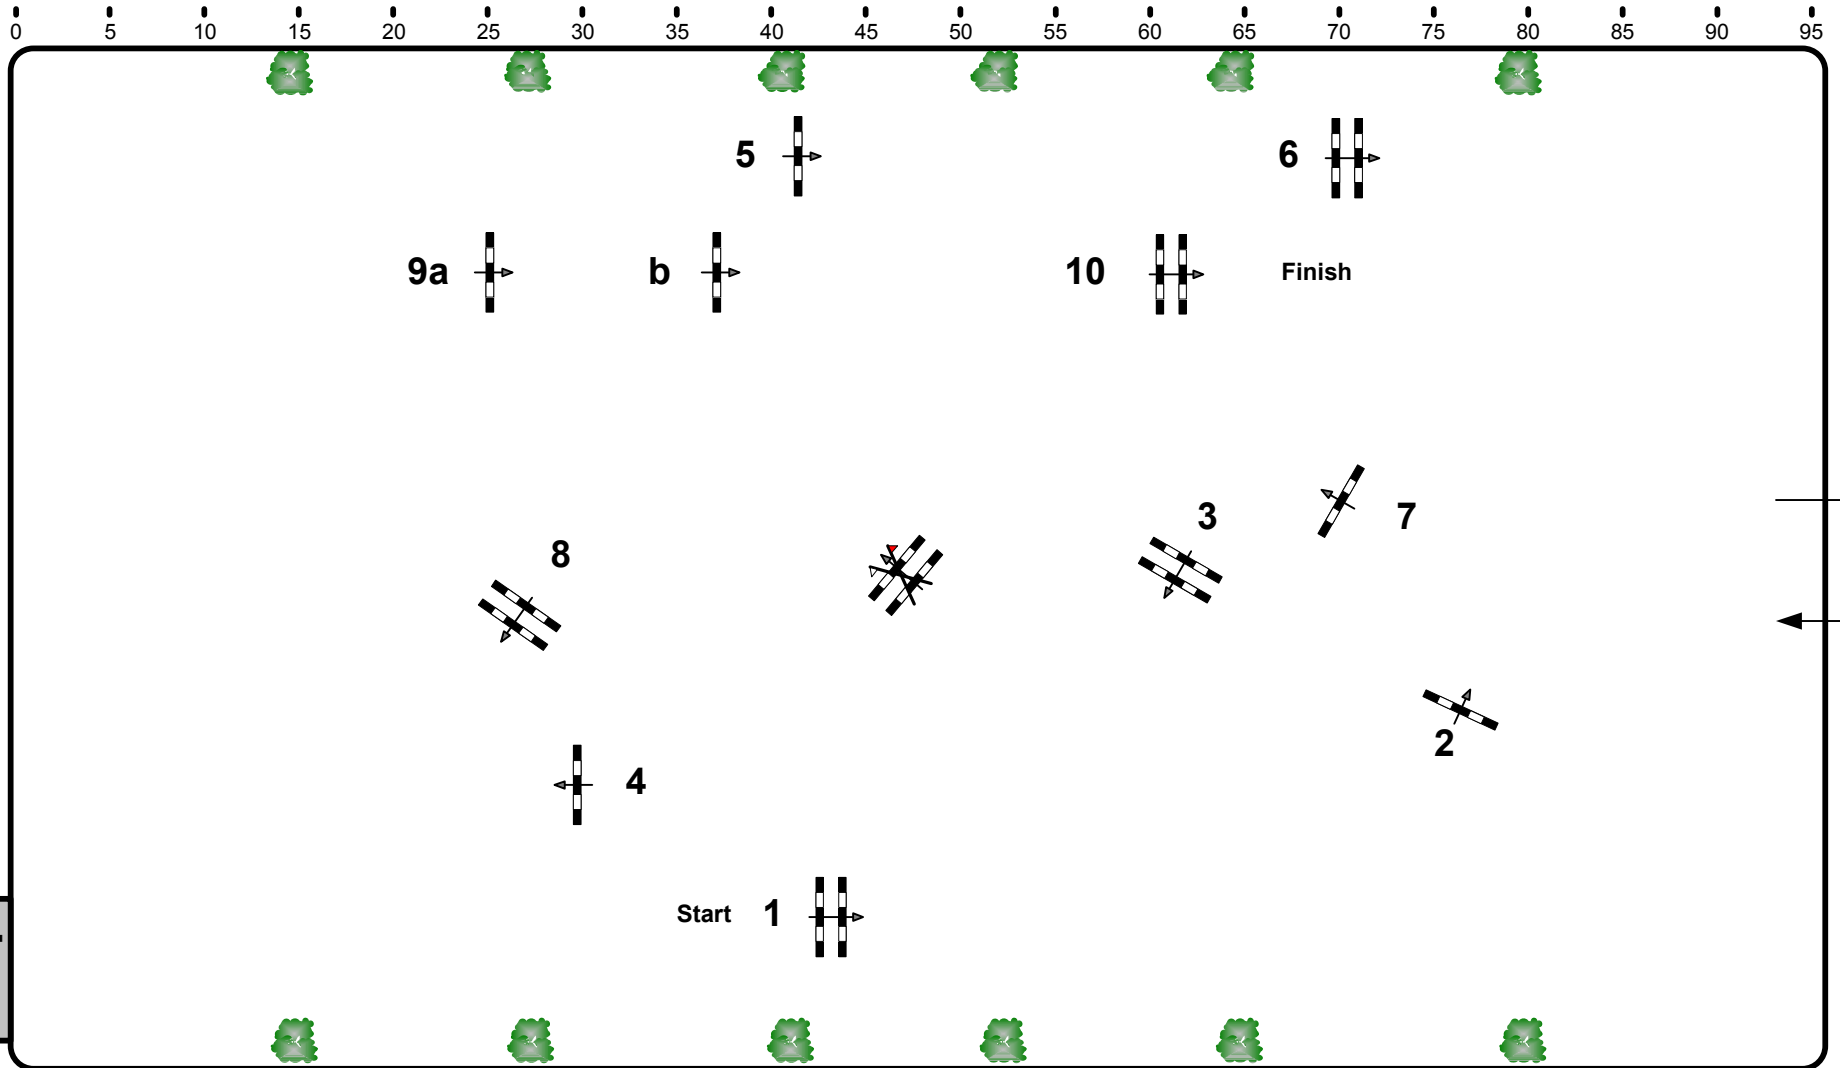

Pferdefestival Redefin 2011

Class No.: **14** Regionale Tour

Stilspringprüfung

Samstag, 14. Mai 2011

Start: 11:35

Table: A	Speed: 350 m/min	Obstacles: 10	1st Jump-off: 0	2nd Jump-off:
National RG: 520,3a	Length: 440 m	Efforts: 11	Length: 0 m	Length: 0 m
FEI RG / Art.	Time allowed: 76 sec	Penalty sec:	Time allowed: 0 sec	Time allowed: 0 sec
Height: 1,25 m	Time limit: 152 sec	Closed combination:	Time limit: 0 sec	Time limit: 0 sec