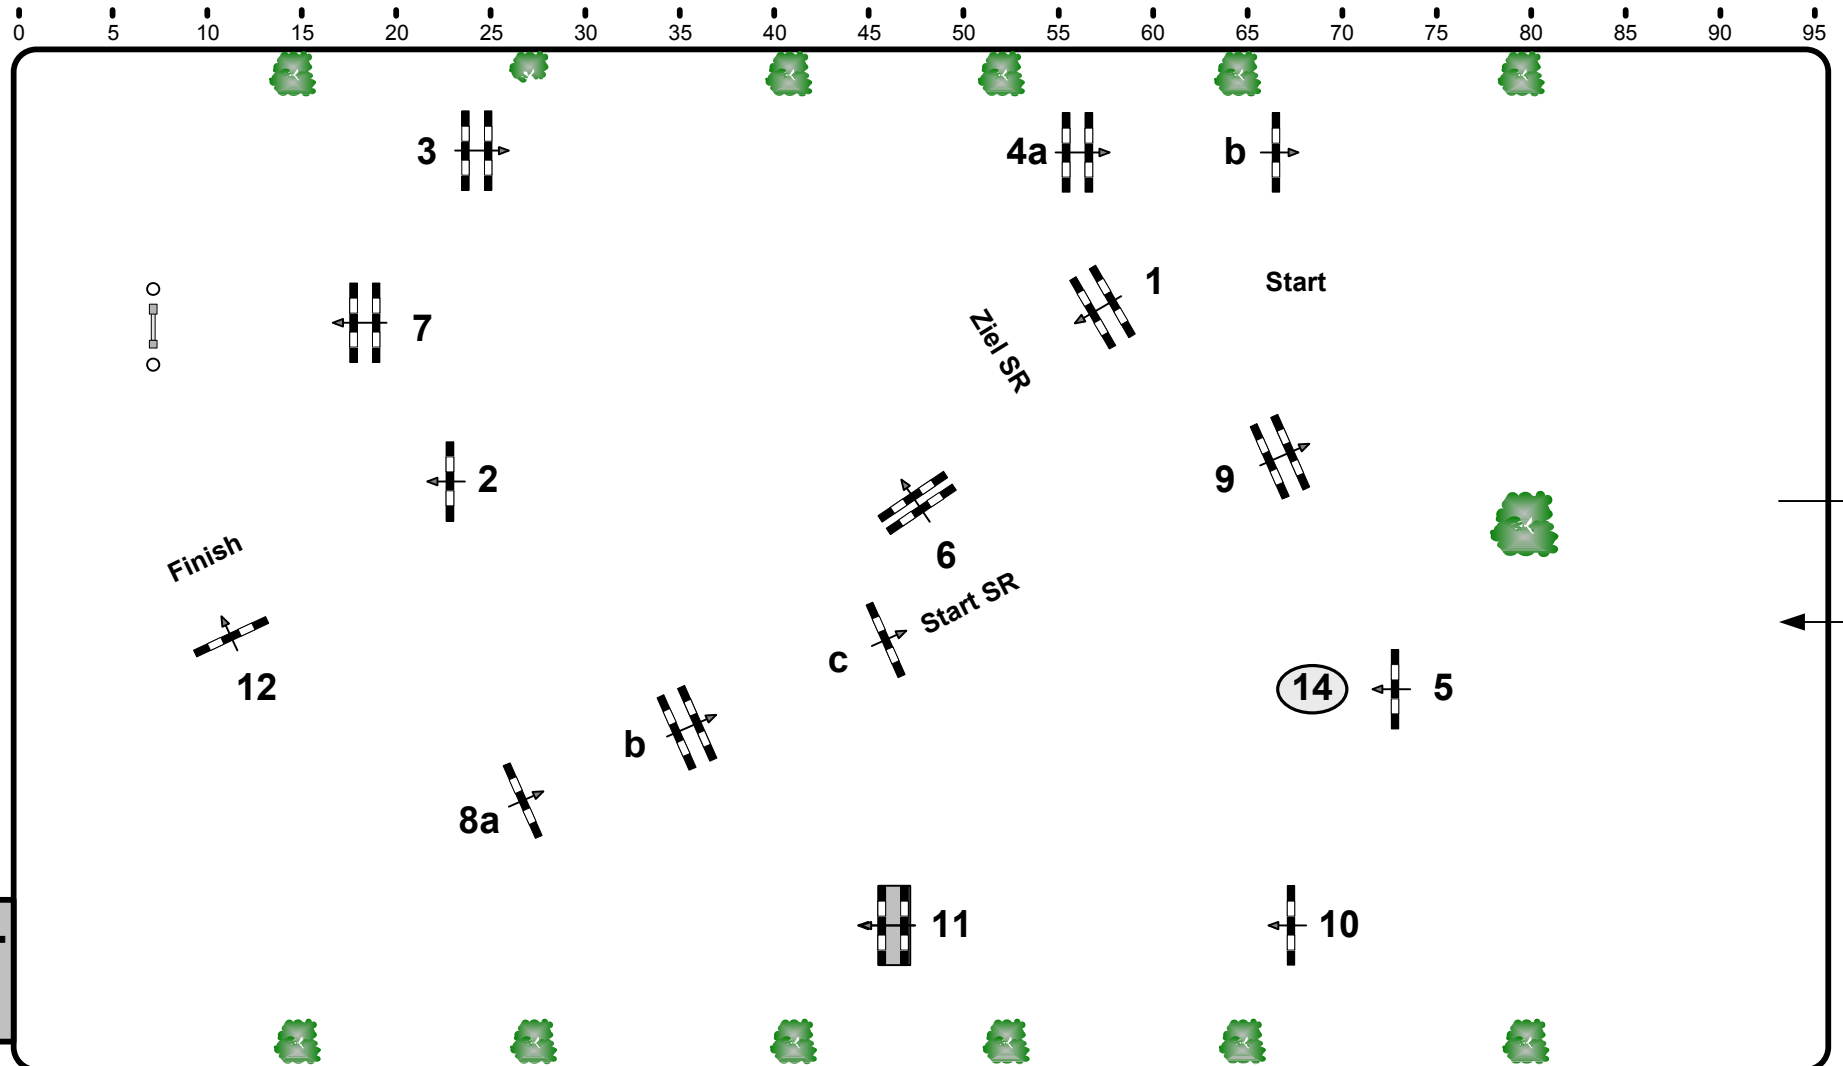

Pferdefestival Redefin 2011

Class No.:

6

Lübzer Championat

Competition with winning round

Samstag, 14. Mai 2011

Start: 14:25

Table: A
National RG:
FEI RG / Art. 276.2
Height: 1,45 m

Speed: 375 m/min
Length: 465 m
Time allowed: 75 sec
Time limit: 150 sec

Obstacles: 12
Efforts: 15
Penalty sec:
Closed combination:

1st Jump-off: **-6-7-8a-8b-9-10-14-1-**
Length: 320 m
Time allowed: 52 sec
Time limit: 104 sec

2nd Jump-off:
Length: 0 m
Time allowed: 0 sec
Time limit: 0 sec

Jury

Course Designer Wolfgang Meyer (GER)/Christian Wiegand(GER)