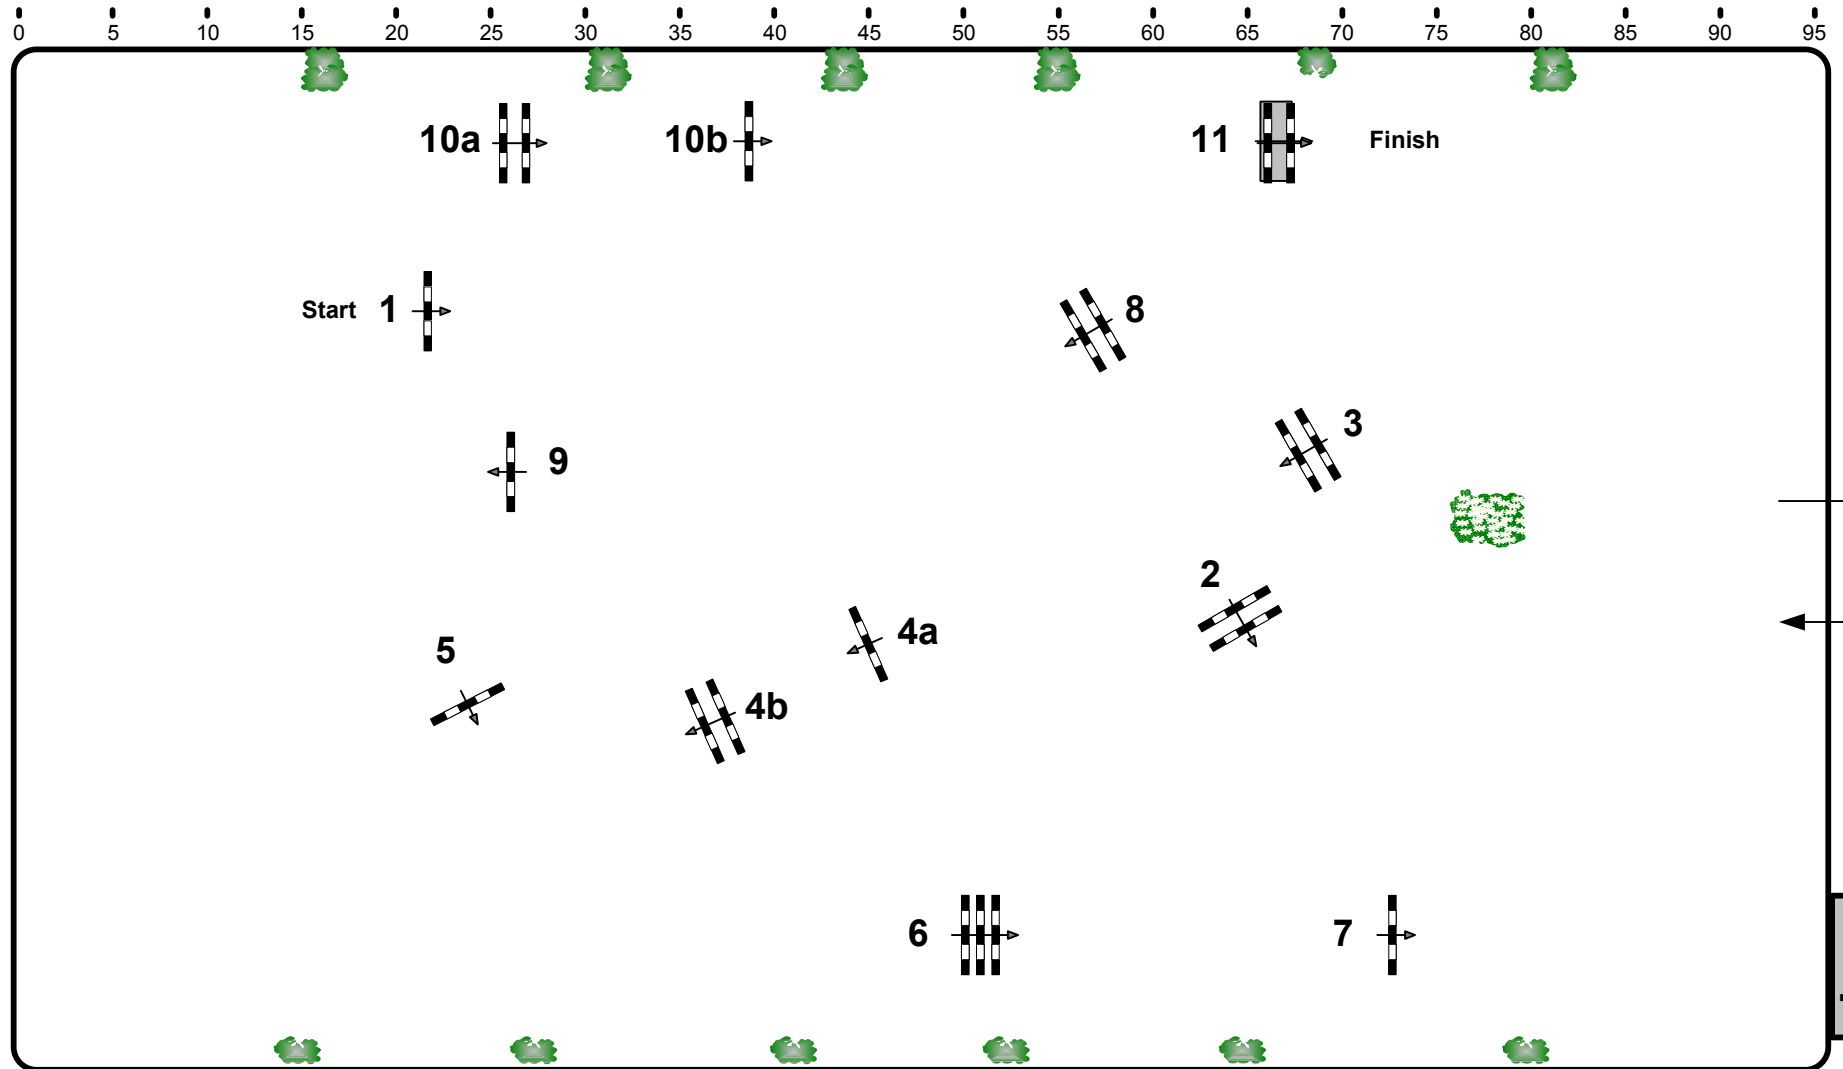

Pferdefestival Redefin 2011

Class No.: **12** Youngster Tour

Competition against the clock

Samstag, 14. Mai 2011

Start: 17:45

Table: A	Speed: 350 m/min	Obstacles: 11	1st Jump-off: 0	2nd Jump-off:
National RG:	Length: 430 m	Efforts: 13	Length: 0 m	Length: 0 m
FEI RG / Art. 238.2.1	Time allowed: 74 sec	Penalty sec:	Time allowed: 0 sec	Time allowed: 0 sec
Height: 1,40 m	Time limit: 148 sec	Closed combination:	Time limit: 0 sec	Time limit: 0 sec