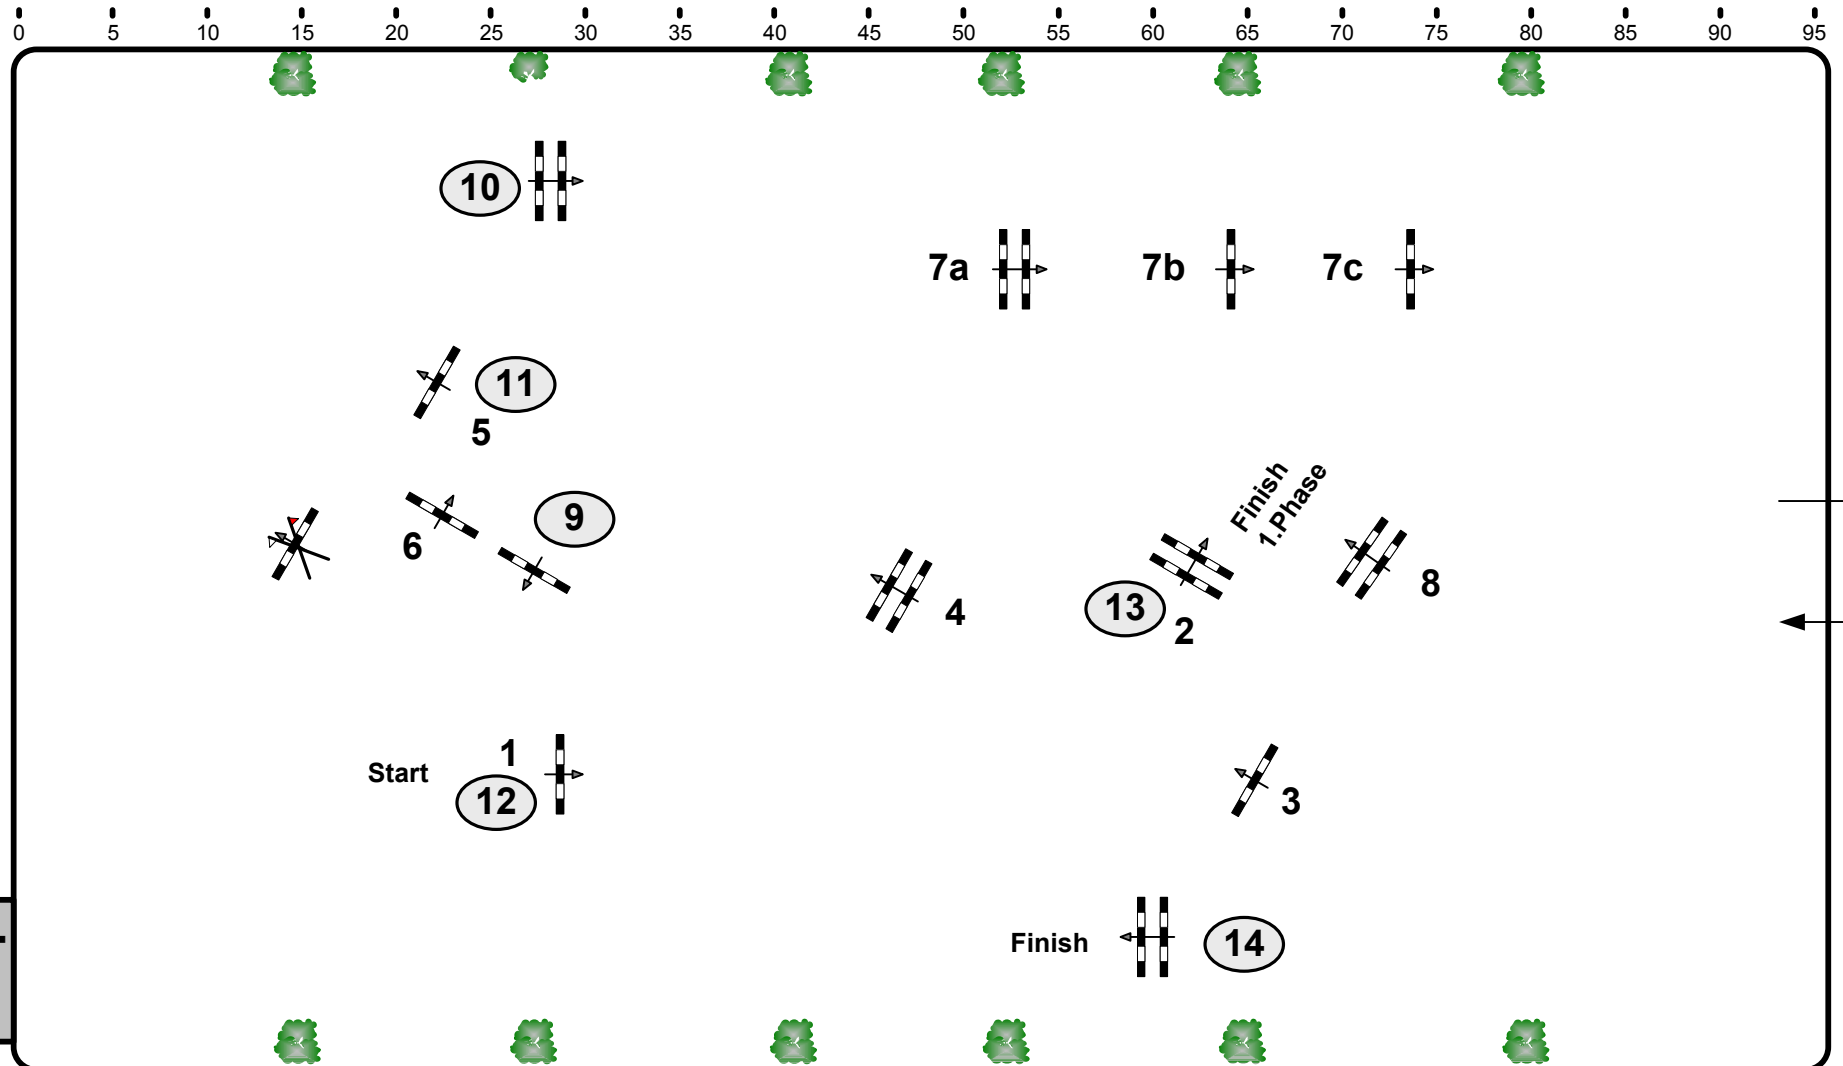

Pferdefestival Redefin 2011

Class No.:

9

Medium Tour

Competition in two Phases

Sonntag, 15. Mai 2011

Start: 10:05

Table: A
National RG:
FEI RG / Art. 274.5.3
Height: 1,40 m

Speed: 350 m/min
Length: 360 m
Time allowed: 62 sec
Time limit: 124 sec

Obstacles: 8
Efforts: 10
Penalty sec:
Closed combination:

2nd Phase: 9 to 14
Length: 340 m
Time allowed: 59 sec
Time limit: 118 sec

2nd Jump-off:
Length: 0 m
Time allowed: 0 sec
Time limit: 0 sec

Jury

Course Designer Wolfgang Meyer (GER)/Christian Wiegand(GER)