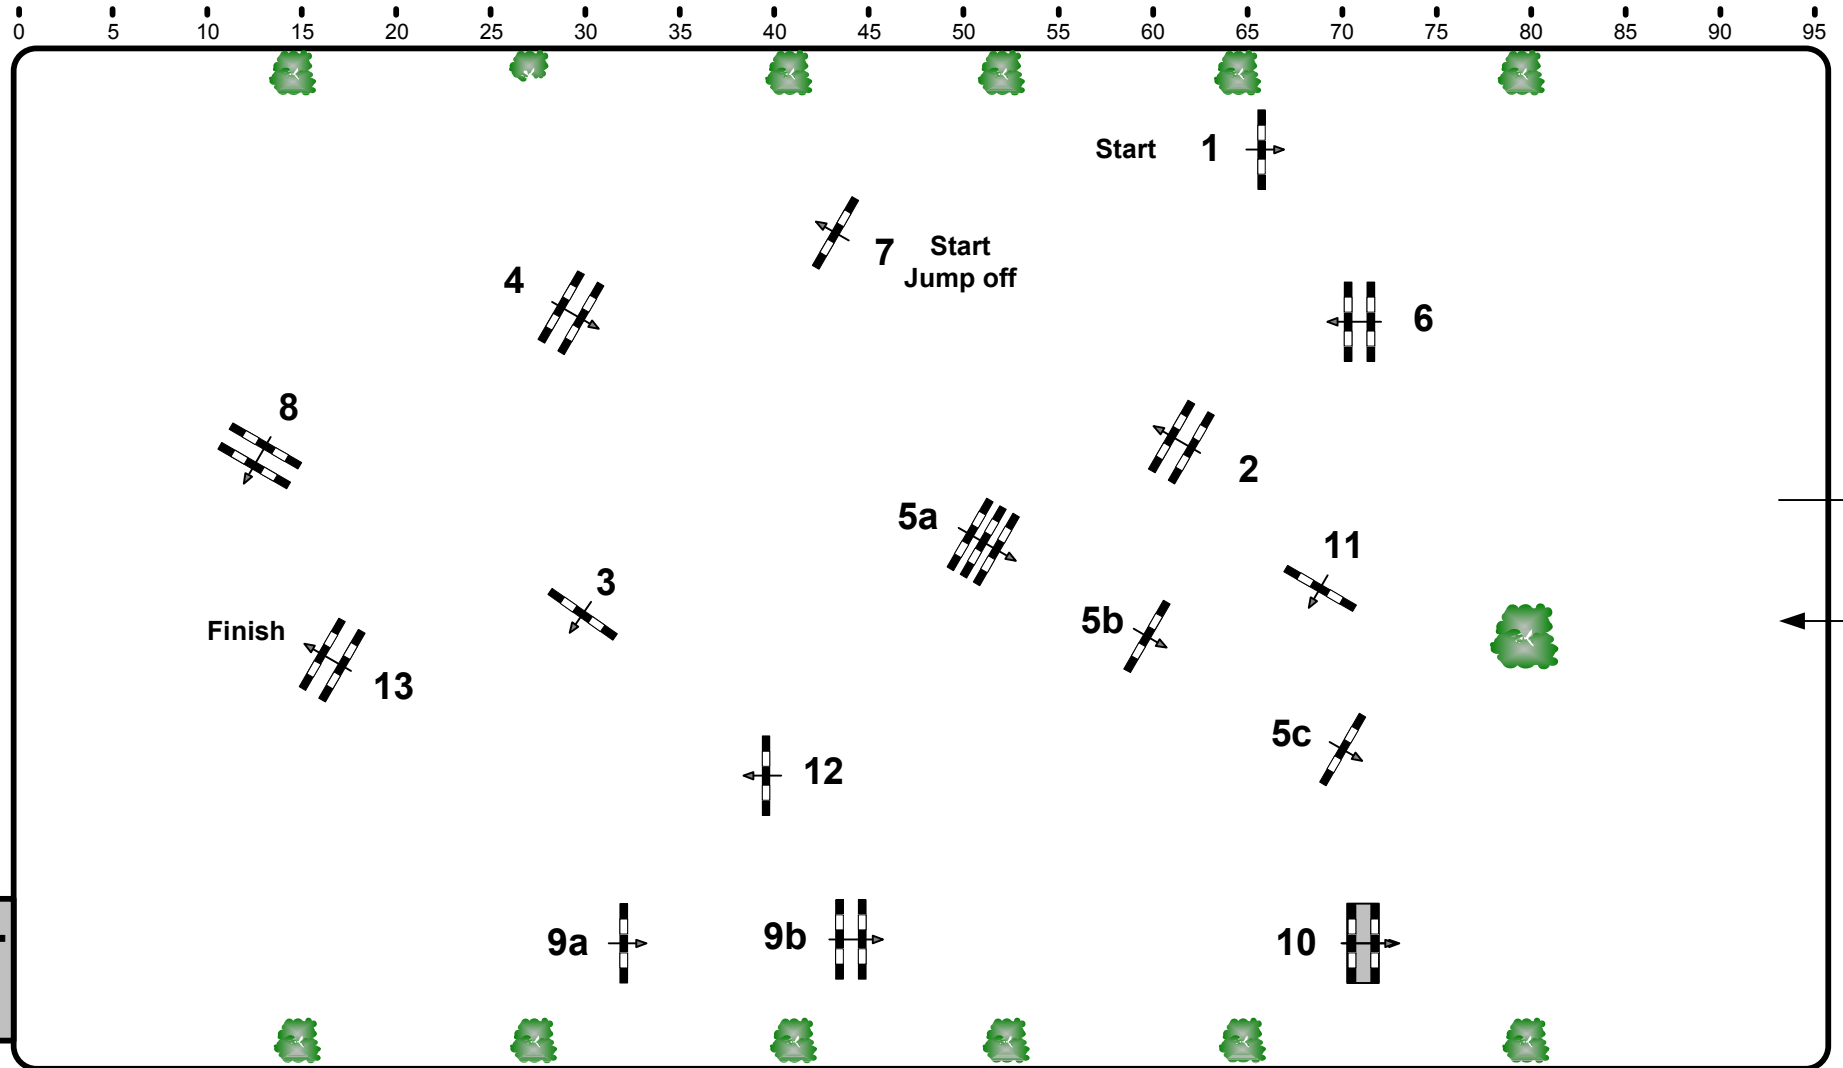

Pferdefestival Redefin 2011

Class No.: **10** Grand Prix

Competition with one jump-off

Sonntag, 15. Mai 2011

Start: 12:35

Table: A	Speed: 400 m/min	Obstacles: 13	1st Jump-off: 7,8,9a,9b,3,4,5b,11,13	2nd Jump-off:
National RG:	Length: 565 m	Efforts: 16	Length: 390 m	Length: 0 m
FEI RG / Art. 238.2.2	Time allowed: 85 sec	Penalty sec:	Time allowed: 59 sec	Time allowed: 0 sec
Height: 1,45 m	Time limit: 170 sec	Closed combination:	Time limit: 118 sec	Time limit: 0 sec