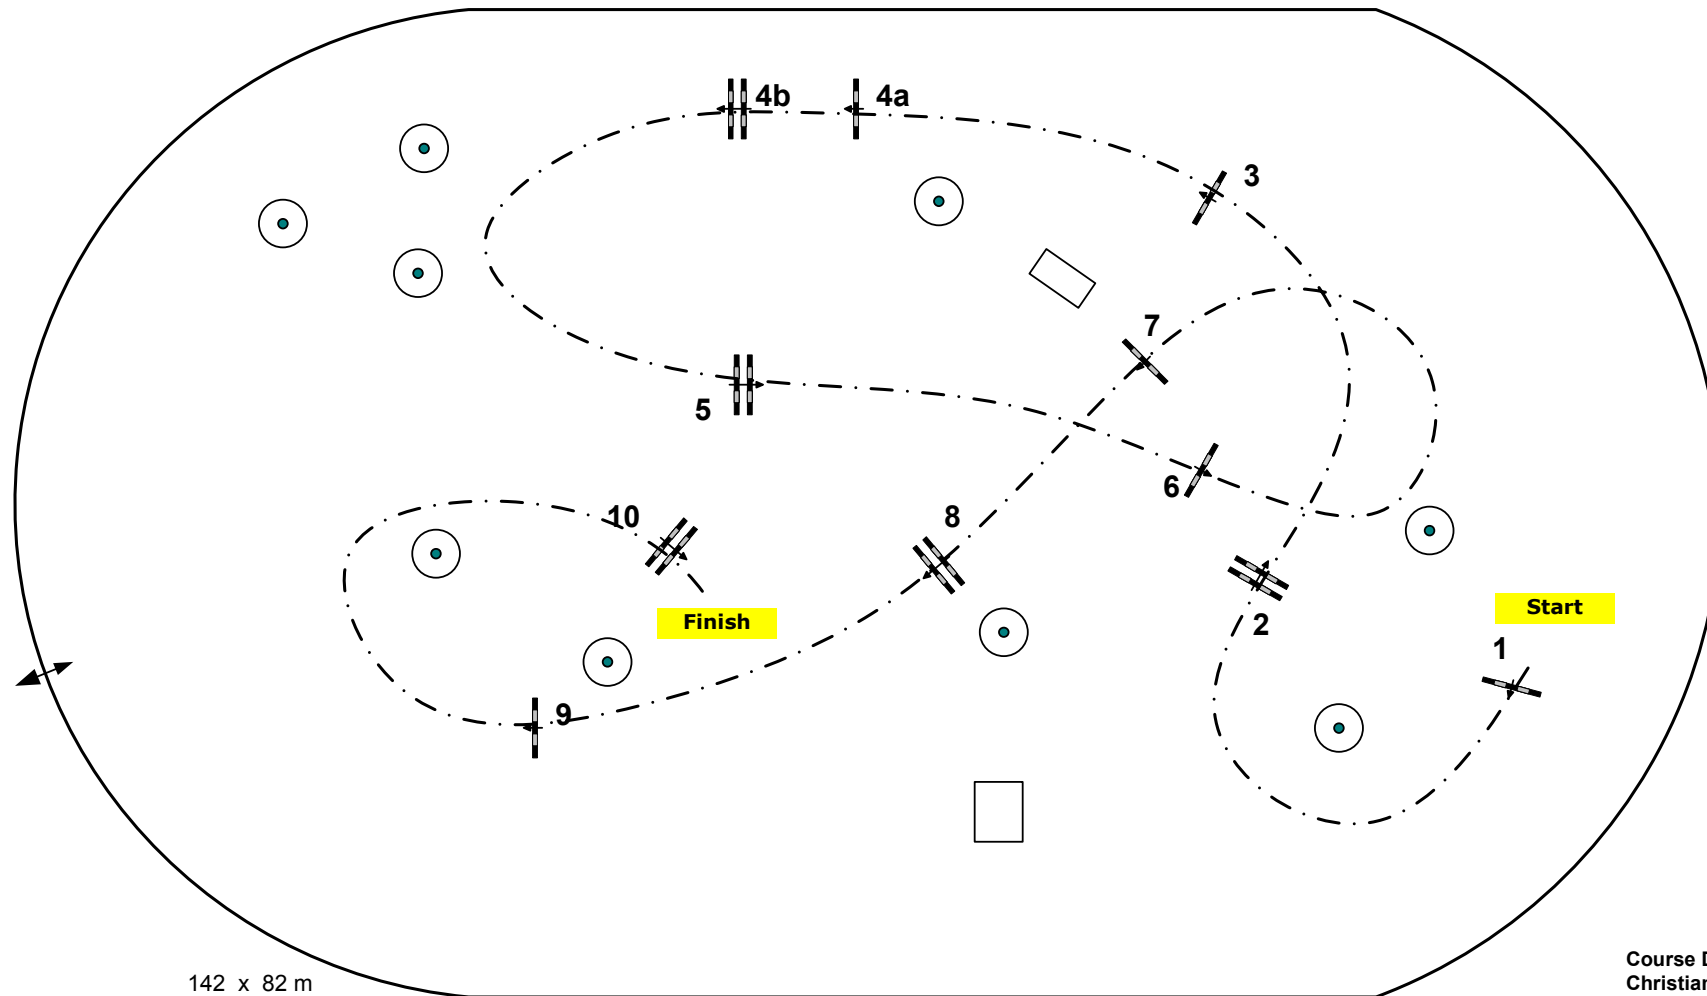

CSI**** Wiesbaden 2011

INTERNATIONALES
**PFINGST
TURNIER**
WIESBADEN

Class No.: 11/14/17

SML Tour

Competition against the clock

Table: A
National RG:
FEI RG / Art. 238.2.1
Height: 115/125/140 m

Speed: 350 m/min
Length: 410 m
Time allowed: 71 sec
Time limit: 142 sec

Jump-off:
Length: 0 m
Time allowed: 0 sec
Time limit: 0 sec

142 x 82 m

Course Designer:
Christian Wiegand (GER)