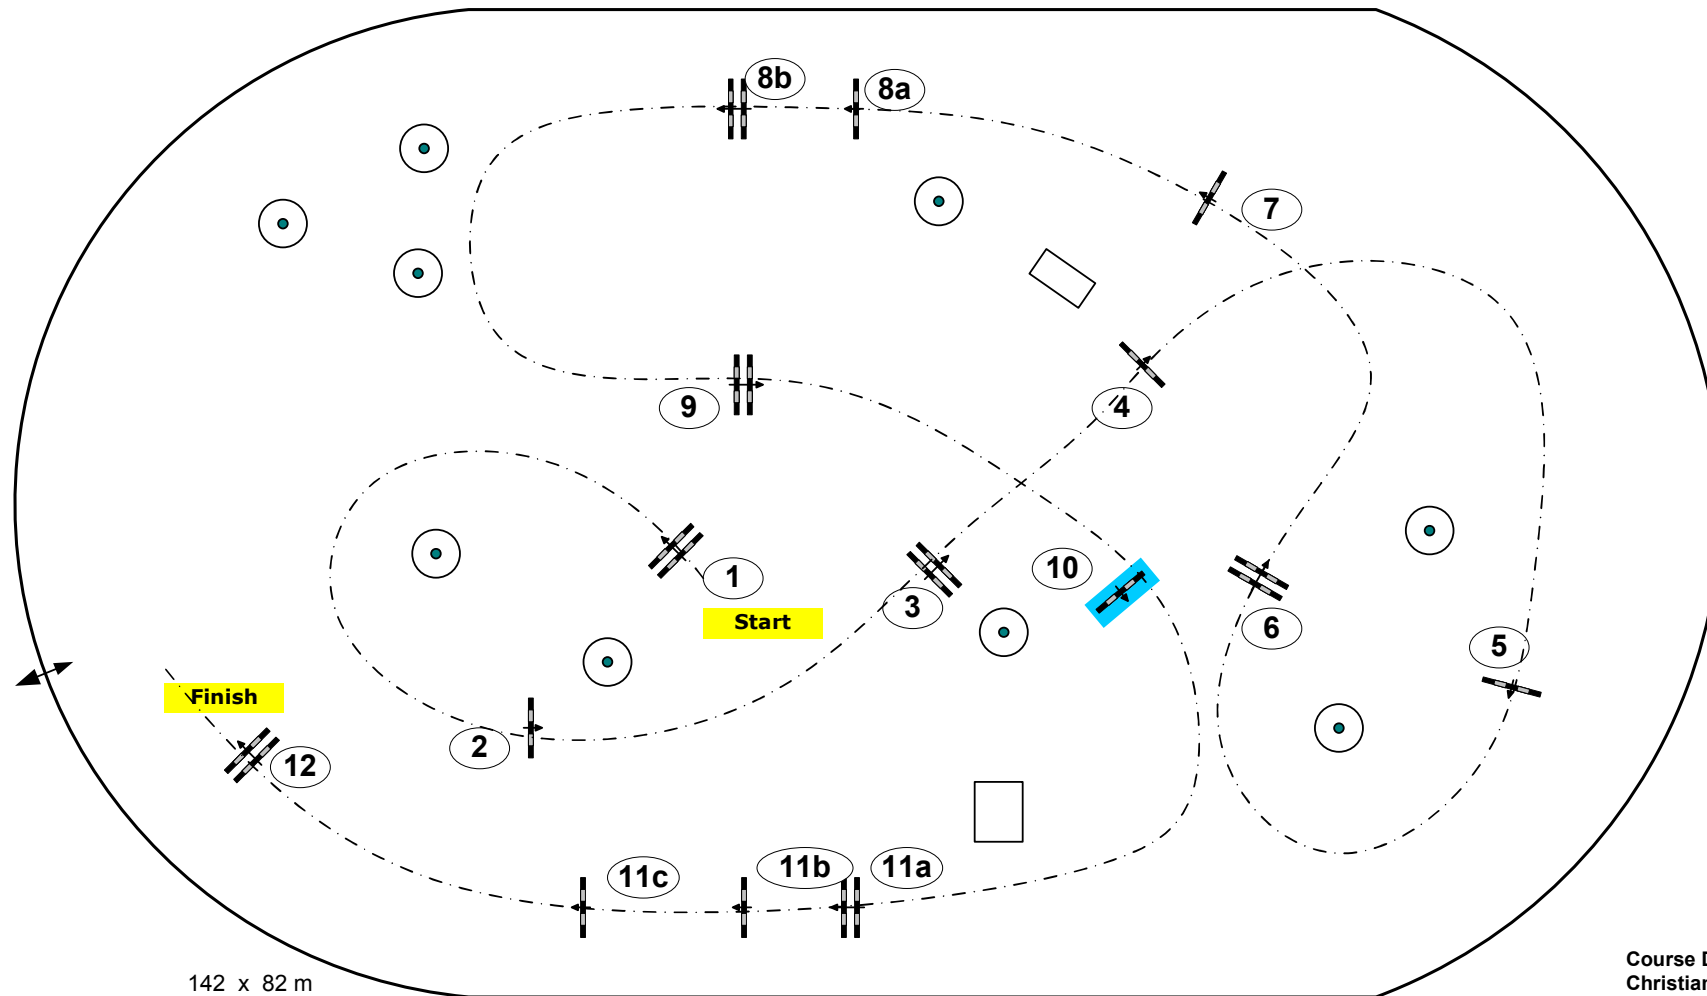

CSI**** Wiesbaden 2011

INTERNATIONALES
**PFINGST
TURNIER**
WIESBADEN

Class No.: 27

Springprüfung CVI2**

Competition against the clock

Table: A
National RG:
FEI RG / Art. 238.2.1
Height: 1,25 m

Speed: 375 m/min
Length: 520 m
Time allowed: 84 sec
Time limit: 168 sec

Jump-off:
Length: 0 m
Time allowed: 0 sec
Time limit: 0 sec

142 x 82 m

Course Designer:
Christian Wiegand (GER)